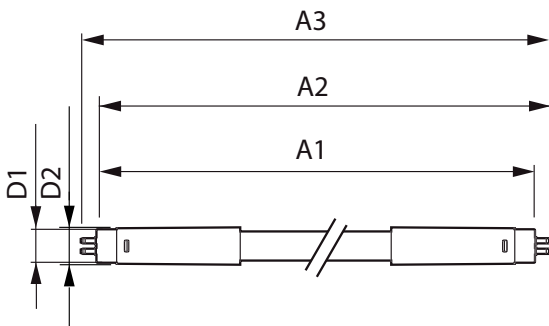

Product data

General Information	
Cap base	G5 [G5]
EU RoHS compliant	Yes
Nominal lifetime (nom.)	50000 h
Switching cycle	200,000X
Technical type	20-35W
Light Technical	
Colour Code	830 [CCT of 3,000 K]
Beam Angle (Nom)	200 °
Lamp Luminous Flux 25°C EL (Nom)	2800 lm
Colour Designation	White (WH)
Colour Temperature, horizontal (Nom)	3000 K
Lamp Luminous Efficacy EM (Nom)	140.00 lm/W
Colour consistency	<6
Colour Rendering Index,horiz (Nom)	80
LLMF at end of nominal lifetime (nom.)	70 %
Operating and Electrical	
Input frequency	50 to 60 Hz

LEDtube Mains T5

Bulb material	Glass
Product length	1500 mm
Approval and Application	
Energy efficiency label (EEL)	A++
Energy-saving product	Yes
Approval marks	RoHS compliance CE marking KEMA Keur certificate
Energy consumption kWh/1,000 hours	20 kWh

Product Data

Full product code	871869978355600
-------------------	-----------------

Order product name	MAS LEDtube 1500mm HE 20W 830 T5
EAN/UPC – product	8718699783556
Order code	929002421208
SAP numerator – quantity per pack	1
Numerator – packs per outer box	10
Material no. (12 NC)	929002421208
SAP net weight (piece)	0.176 kg

Dimensional drawing

Master LEDtube 1500mm 20W830 G5 EU

Product	D1	D2	A1	A2	A3
MAS LEDtube 1500mm HE 20W 830 T5	15.8 mm	19 mm	1449 mm	1454.9 mm	1463.2 mm

Photometric data

LEDtube MAS 8W G5 1000lm

LEDtube MAS 20W G5 2800lm 830