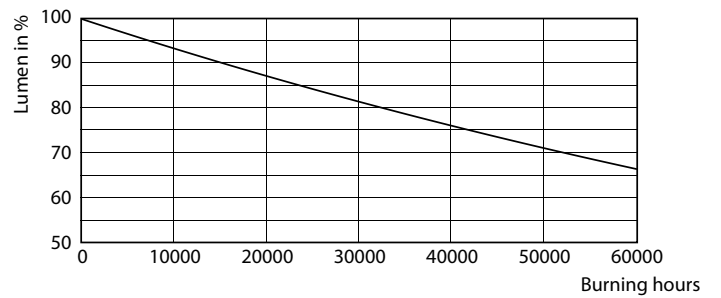

Product data

General Information	
Cap base	G5 [G5]
EU RoHS compliant	Yes
Nominal lifetime (nom.)	50000 h
Switching cycle	200,000X
Technical type	20-35W
Light Technical	
Colour Code	830 [CCT of 3,000 K]
Beam Angle (Nom)	200 °
Lamp Luminous Flux 25°C EL (Nom)	2800 lm
Colour Designation	White (WH)
Colour Temperature, horizontal (Nom)	3000 K
Lamp Luminous Efficacy EM (Nom)	140.00 lm/W
Colour consistency	<6
Colour Rendering Index,horiz (Nom)	80
LLMF at end of nominal lifetime (nom.)	70 %
Operating and Electrical	
Input frequency	50 to 60 Hz

LEDtube Mains T5

Photometric data

LEDtube MAS 16,5W G5 2300lm 830

Lifetime

LEDtube 50K-LED

LEDtube 50K FailureRate-LED

LEDtube 20W 50K LumenVsTc

LEDtube 50K-LMP