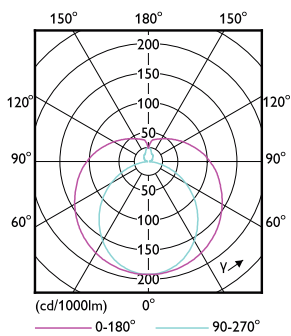

Product data

General Information	
Cap base	G5 [G5]
EU RoHS compliant	Yes
Nominal lifetime (nom.)	50000 h
Switching cycle	200,000X
Technical type	20-35W
Light Technical	
Colour Code	830 [CCT of 3,000 K]
Beam Angle (Nom)	200 °
Lamp Luminous Flux 25°C EL (Nom)	2800 lm
Colour Designation	White (WH)
Colour Temperature, horizontal (Nom)	3000 K
Lamp Luminous Efficacy EM (Nom)	140.00 lm/W
Colour consistency	<6
Colour Rendering Index,horiz (Nom)	80
LLMF at end of nominal lifetime (nom.)	70 %
Operating and Electrical	
Input frequency	50 to 60 Hz

LEDtube Mains T5

Bulb material	Glass
Product length	1500 mm
Approval and Application	
Energy efficiency label (EEL)	A++
Energy-saving product	Yes
Approval marks	RoHS compliance CE marking KEMA Keur certificate
Energy consumption kWh/1,000 hours	20 kWh

Dimensional drawing

Master LEDtube 1500mm 20W830 G5 EU

Product	D1	D2	A1	A2	A3
MAS LEDtube 1500mm HE 20W 830 T5	15.8 mm	19 mm	1449 mm	1454.9 mm	1463.2 mm

Photometric data

LEDtube MAS 8W G5 1000lm

LEDtube MAS 20W G5 2800lm 830