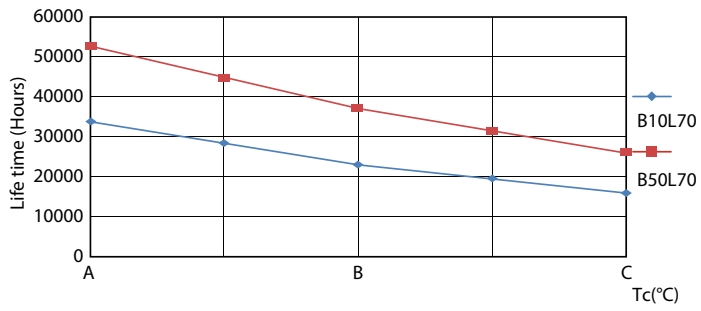

LEDtube Mains T5

Lifetime

LEDtube 50K LifetimeVsTc-LED