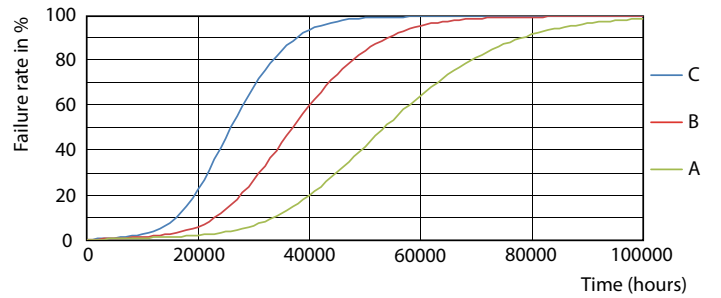

Lifetime

LEDtube 50K-LED