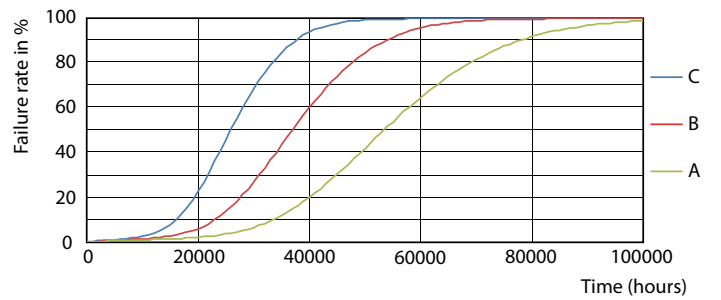

LEDtube Mains T5

Photometric data

© 2021 Philips Lighting B.V. Page 10 of 11

LEDtube MAS 8W G5 1000lm 830

Lifetime

LEDtube 50K-LED

LEDtube 50K FailureRate-LED

LEDtube 8W 50K LumenVsTc