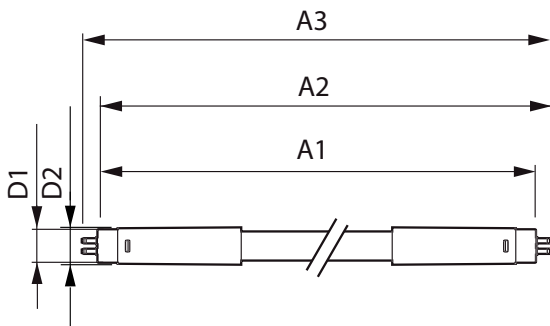

Product data

General Information		Power (Rated) (Nom)	
Cap base	G5 [G5]		8 W
EU RoHS compliant	Yes	Lamp current (max.)	90 mA
Nominal lifetime (nom.)	50000 h	Lamp current (min.)	35 mA
Switching cycle	200,000X	Starting time (nom.)	0.5 s
Technical type	8-14W	Warm-up time to 60% light (nom.)	0.5 s
		Power factor (nom.)	0.9
		Voltage (Nom)	100-240 V
Light Technical		Temperature	
Colour Code	830 [CCT of 3,000 K]	T-ambient (max.)	45 °C
Beam Angle (Nom)	200 °	T-ambient (min.)	-20 °C
Lamp Luminous Flux 25°C EL (Nom)	1000 lm	T storage (max.)	65 °C
Colour Designation	White (WH)	T storage (min.)	-40 °C
Colour Temperature, horizontal (Nom)	3000 K	T-Case maximum (nom.)	60 °C
Lamp Luminous Efficacy EM (Nom)	125.00 lm/W		
Colour consistency	<6	Controls and Dimming	
Colour Rendering Index,horiz (Nom)	80	Dimmable	No
LLMF at end of nominal lifetime (nom.)	70 %		
Operating and Electrical		Mechanical and Housing	
Input frequency	50 to 60 Hz	Lamp Finish	Frosted

LEDtube Mains T5

Bulb material	Glass
Product length	600 mm
Approval and Application	
Energy efficiency label (EEL)	A++
Energy-saving product	Yes
Approval marks	RoHS compliance CE marking KEMA Keur certificate
Energy consumption kWh/1,000 hours	8 kWh

Product Data

Full product code	871869978343300
-------------------	-----------------

Order product name	MAS LEDtube 600mm HE 8W 830 T5
EAN/UPC – product	8718699783433
Order code	929002420608
SAP numerator – quantity per pack	1
Numerator – packs per outer box	10
Material no. (12 NC)	929002420608
SAP net weight (piece)	0.250 kg

Dimensional drawing

Master LEDtube 600mm 8W830 G5 WV GMGC

Product	D1	D2	A1	A2	A3
MAS LEDtube 600mm HE 8W 830 T5	15.8 mm	19 mm	549 mm	556.1 mm	563.2 mm

Photometric data

LEDtube MAS 8W G5 1000lm

LEDtube MAS 8W G5 1000lm 830