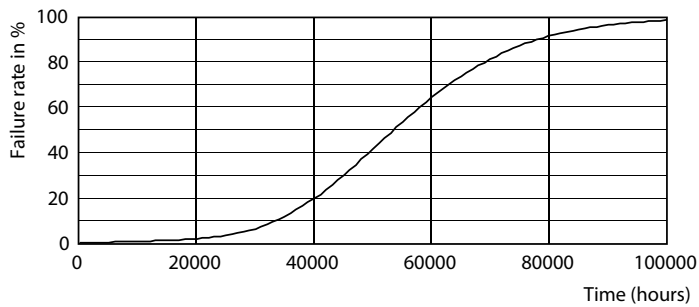

LEDtube Mains T5

Photometric data

© 2021 Philips Lighting B.V. Page 10 of 11

LEDtube MAS 8W G5 1000lm 830

Lifetime

LEDtube 50K-LED

LEDtube 50K FailureRate-LED

LEDtube 8W 50K LumenVsTc