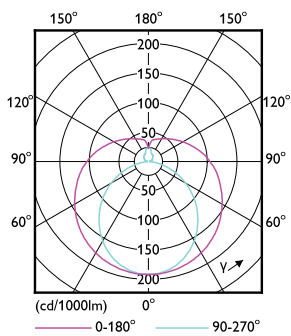

Product data

General Information		Power (Rated) (Nom)	
Cap base	G5 [G5]		8 W
EU RoHS compliant	Yes	Lamp current (max.)	90 mA
Nominal lifetime (nom.)	50000 h	Lamp current (min.)	35 mA
Switching cycle	200,000X	Starting time (nom.)	0.5 s
Technical type	8-14W	Warm-up time to 60% light (nom.)	0.5 s
		Power factor (nom.)	0.9
		Voltage (Nom)	100-240 V
Light Technical		Temperature	
Colour Code	830 [CCT of 3,000 K]	T-ambient (max.)	45 °C
Beam Angle (Nom)	200 °	T-ambient (min.)	-20 °C
Lamp Luminous Flux 25°C EL (Nom)	1000 lm	T storage (max.)	65 °C
Colour Designation	White (WH)	T storage (min.)	-40 °C
Colour Temperature, horizontal (Nom)	3000 K	T-Case maximum (nom.)	60 °C
Lamp Luminous Efficacy EM (Nom)	125.00 lm/W		
Colour consistency	<6	Controls and Dimming	
Colour Rendering Index,horiz (Nom)	80	Dimmable	No
LLMF at end of nominal lifetime (nom.)	70 %		
Operating and Electrical		Mechanical and Housing	
Input frequency	50 to 60 Hz	Lamp Finish	Frosted

LEDtube Mains T5

Bulb material	Glass
Product length	600 mm
Approval and Application	
Energy efficiency label (EEL)	A++
Energy-saving product	Yes
Approval marks	RoHS compliance CE marking KEMA Keur certificate
Energy consumption kWh/1,000 hours	8 kWh

Dimensional drawing

Master LEDtube 600mm 8W830 G5 WV GMGC

Product	D1	D2	A1	A2	A3
MAS LEDtube 600mm HE 8W 830 T5	15.8 mm	19 mm	549 mm	556.1 mm	563.2 mm

Photometric data

LEDtube MAS 8W G5 1000lm

LEDtube MAS 8W G5 1000lm 830