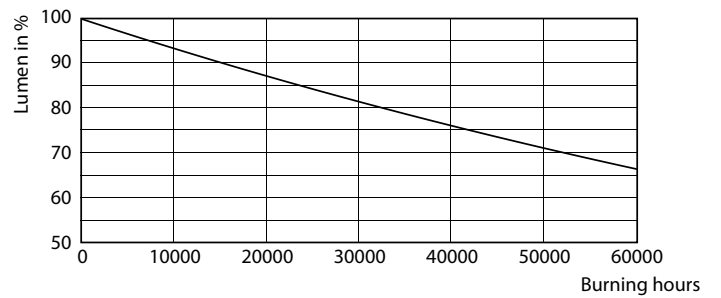

Product data

General Information		Power (Rated) (Nom)	
Cap base	G5 [G5]		8 W
EU RoHS compliant	Yes	Lamp current (max.)	90 mA
Nominal lifetime (nom.)	50000 h	Lamp current (min.)	35 mA
Switching cycle	200,000X	Starting time (nom.)	0.5 s
Technical type	8-14W	Warm-up time to 60% light (nom.)	0.5 s
		Power factor (nom.)	0.9
		Voltage (Nom)	100-240 V
Light Technical		Temperature	
Colour Code	830 [CCT of 3,000 K]	T-ambient (max.)	45 °C
Beam Angle (Nom)	200 °	T-ambient (min.)	-20 °C
Lamp Luminous Flux 25°C EL (Nom)	1000 lm	T storage (max.)	65 °C
Colour Designation	White (WH)	T storage (min.)	-40 °C
Colour Temperature, horizontal (Nom)	3000 K	T-Case maximum (nom.)	60 °C
Lamp Luminous Efficacy EM (Nom)	125.00 lm/W		
Colour consistency	<6	Controls and Dimming	
Colour Rendering Index,horiz (Nom)	80	Dimmable	No
LLMF at end of nominal lifetime (nom.)	70 %		
Operating and Electrical		Mechanical and Housing	
Input frequency	50 to 60 Hz	Lamp Finish	Frosted

LEDtube Mains T5

Bulb material	Glass
Product length	600 mm
Approval and Application	
Energy efficiency label (EEL)	A++
Energy-saving product	Yes
Approval marks	RoHS compliance CE marking KEMA Keur certificate
Energy consumption kWh/1,000 hours	8 kWh

LEDtube Mains T5

Photometric data

© 2021 Philips Lighting B.V. Page 10 of 11

LEDtube MAS 8W G5 1000lm 830

Lifetime

LEDtube 50K-LED

LEDtube 50K FailureRate-LED

LEDtube 8W 50K LumenVsTc