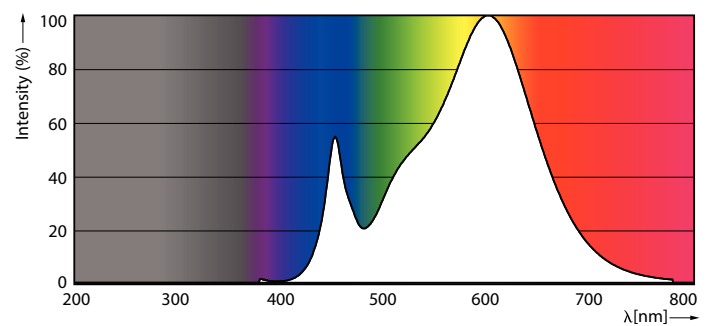

Product data

General Information		Power (Rated) (Nom)	
Cap base	G5 [G5]		8 W
EU RoHS compliant	Yes	Lamp current (max.)	90 mA
Nominal lifetime (nom.)	50000 h	Lamp current (min.)	35 mA
Switching cycle	200,000X	Starting time (nom.)	0.5 s
Technical type	8-14W	Warm-up time to 60% light (nom.)	0.5 s
		Power factor (nom.)	0.9
		Voltage (Nom)	100-240 V
Light Technical		Temperature	
Colour Code	830 [CCT of 3,000 K]	T-ambient (max.)	45 °C
Beam Angle (Nom)	200 °	T-ambient (min.)	-20 °C
Lamp Luminous Flux 25°C EL (Nom)	1000 lm	T storage (max.)	65 °C
Colour Designation	White (WH)	T storage (min.)	-40 °C
Colour Temperature, horizontal (Nom)	3000 K	T-Case maximum (nom.)	60 °C
Lamp Luminous Efficacy EM (Nom)	125.00 lm/W		
Colour consistency	<6	Controls and Dimming	
Colour Rendering Index,horiz (Nom)	80	Dimmable	No
LLMF at end of nominal lifetime (nom.)	70 %		
Operating and Electrical		Mechanical and Housing	
Input frequency	50 to 60 Hz	Lamp Finish	Frosted

LEDtube Mains T5

Bulb material	Glass
Product length	600 mm
Approval and Application	
Energy efficiency label (EEL)	A++
Energy-saving product	Yes
Approval marks	RoHS compliance CE marking KEMA Keur certificate
Energy consumption kWh/1,000 hours	8 kWh

Dimensional drawing

Master LEDtube 600mm 8W830 G5 WV GMGC

Product	D1	D2	A1	A2	A3
MAS LEDtube 600mm HE 8W 830 T5	15.8 mm	19 mm	549 mm	556.1 mm	563.2 mm

Photometric data

LEDtube MAS 8W G5 1000lm

LEDtube MAS 8W G5 1000lm 830