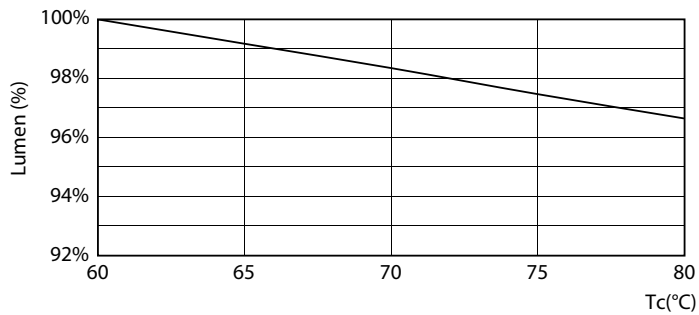

Product data

General Information		Power (Rated) (Nom)	
Cap base	G5 [G5]		8 W
EU RoHS compliant	Yes	Lamp current (max.)	90 mA
Nominal lifetime (nom.)	50000 h	Lamp current (min.)	35 mA
Switching cycle	200,000X	Starting time (nom.)	0.5 s
Technical type	8-14W	Warm-up time to 60% light (nom.)	0.5 s
		Power factor (nom.)	0.9
		Voltage (Nom)	100-240 V
Light Technical		Temperature	
Colour Code	830 [CCT of 3,000 K]	T-ambient (max.)	45 °C
Beam Angle (Nom)	200 °	T-ambient (min.)	-20 °C
Lamp Luminous Flux 25°C EL (Nom)	1000 lm	T storage (max.)	65 °C
Colour Designation	White (WH)	T storage (min.)	-40 °C
Colour Temperature, horizontal (Nom)	3000 K	T-Case maximum (nom.)	60 °C
Lamp Luminous Efficacy EM (Nom)	125.00 lm/W		
Colour consistency	<6	Controls and Dimming	
Colour Rendering Index,horiz (Nom)	80	Dimmable	No
LLMF at end of nominal lifetime (nom.)	70 %		
Operating and Electrical		Mechanical and Housing	
Input frequency	50 to 60 Hz	Lamp Finish	Frosted

LEDtube Mains T5

Bulb material	Glass
Product length	600 mm
Approval and Application	
Energy efficiency label (EEL)	A++
Energy-saving product	Yes
Approval marks	RoHS compliance CE marking KEMA Keur certificate
Energy consumption kWh/1,000 hours	8 kWh

LEDtube Mains T5

Photometric data

© 2021 Philips Lighting B.V. Page 10 of 11

LEDtube MAS 8W G5 1000lm 830

Lifetime

LEDtube 50K-LED

LEDtube 50K FailureRate-LED

LEDtube 8W 50K LumenVsTc