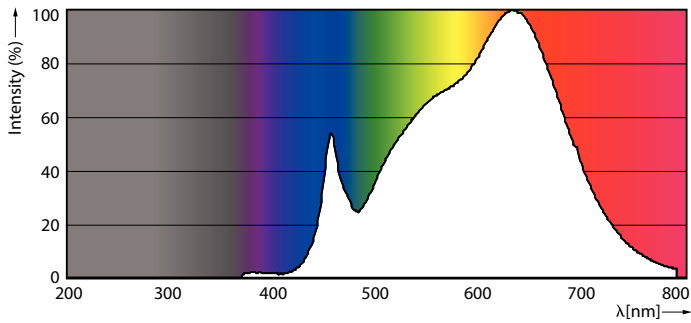

MASTER LEDspot LV AR111

Photometric data

LEDspots 75W G53 AR111 930