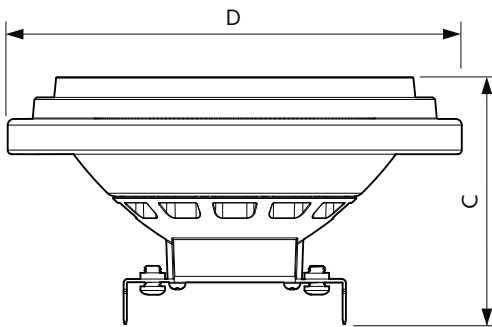

MASTER LEDspot LV AR111

Voltage (Nom)	ac electronic 12 V
Temperature	
T-Case maximum (nom.)	74 °C
Controls and Dimming	
Dimmable	Yes
Approval and Application	
Energy efficiency label (EEL)	A
Suitable for accent lighting	Yes
Energy consumption kWh/1,000 hours	17 kWh

Product Data

Full product code	871869969093900
Order product name	MAS LED ExpertColor 15-75W 930 AR111 24D
EAN/UPC – product	8718699690939
Order code	929002239108
SAP numerator – quantity per pack	1
Numerator – packs per outer box	6
Material no. (12 NC)	929002239108
SAP net weight (piece)	0.160 kg

Dimensional drawing

AR111 12V 15-75W 900lm 24D 3000K G53 D

Product	D	C
MAS LED ExpertColor 15-75W 930 AR111 24D	111 mm	62 mm