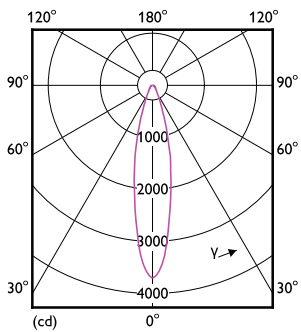

Photometric data

LEDspots 75W G53 AR111 930 24D

LEDspots 75W G53 AR111 930 24D