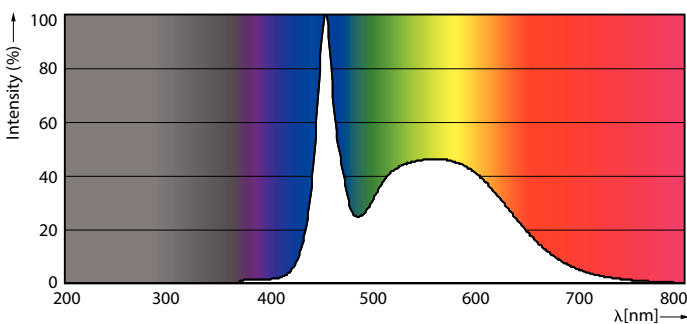

Photometric data

TLED_5ft_220-240V_23-58W_3700lm_6500K_G13