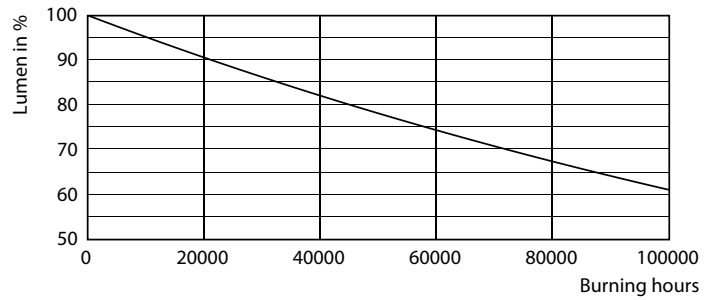

TLED_220-240V_G13