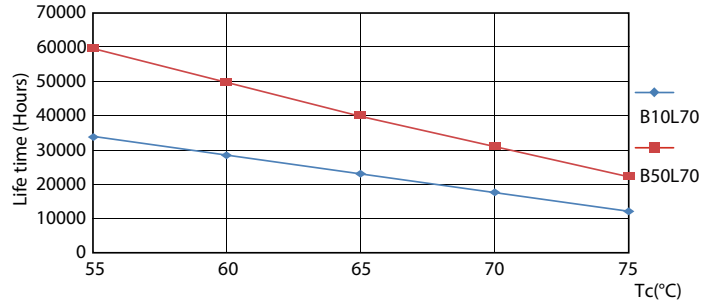

MASTER LEDtube EM/Mains

Controls and Dimming

Dimmable No

Mechanical and Housing

Bulb material Plastic
 Product length 1500 mm

Approval and Application

Energy efficiency label (EEL) A++
 Energy-saving product Yes
 Approval marks RoHS compliance CE marking KEMA Keur certificate
 Energy consumption kWh/1,000 hours 23 kWh

TLED_5ft_220-240V_23-58W_G13

MASTER LEDtube EM/Mains

Photometric data

© 2021 Philips Lighting B.V. Page 10

TLED_5ft_220-240V_23-58W_3700lm_6500K_G13

Lifetime

TLED_220-240V_G13-FailureRate

TLED_220-240V_G13-LifetimeVsTc