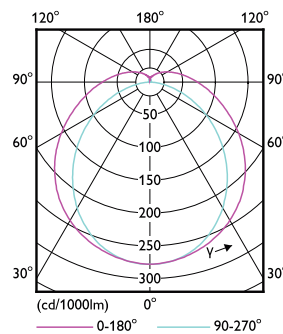

MASTER LEDtube EM/Mains

Controls and Dimming

Dimmable No

Mechanical and Housing

Bulb material Plastic
 Product length 1500 mm

Approval and Application

Energy efficiency label (EEL) A++
 Energy-saving product Yes
 Approval marks RoHS compliance CE marking KEMA Keur certificate
 Energy consumption kWh/1,000 hours 23 kWh

Dimensional drawing

TLED 5ft 220-240V 23-58W 3700lm6500K G13

Product	D1	D2	A1	A2	A3
MASTER LEDtube 1500mm UO 23W 865 T8	25.8 mm	28 mm	1498.7 mm	1505.8 mm	1512.9 mm

Photometric data

TLED_5ft_220-240V_23-58W_3700lm_6500K_G13

TLED_5ft_220-240V_23-58W_G13

MASTER LEDtube EM/Mains

Photometric data

© 2021 Philips Lighting B.V. Page 10

TLED_5ft_220-240V_23-58W_3700lm_6500K_G13

Lifetime

TLED_220-240V_G13-FailureRate

TLED_220-240V_G13-LifetimeVsTc