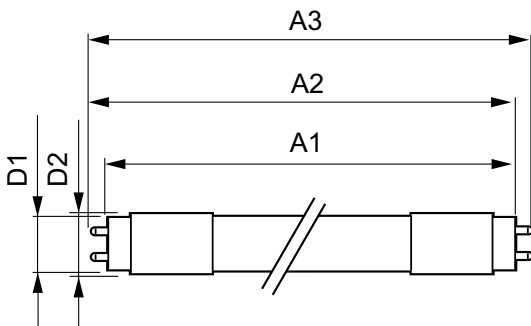

Warnings and Safety

• -

Product data

General Information		Operating and Electrical	
Cap base	G13 ROT (Rotating) [Medium Bi-Pin Fluorescent]	Input frequency	50 to 60 Hz
EU RoHS compliant	Yes	Power (Rated) (Nom)	23 W
Nominal lifetime (nom.)	60000 h	Lamp current (max.)	108 mA
Switching cycle	200,000X	Lamp current (min.)	99 mA
Light Technical		Starting time (nom.)	0.5 s
Colour Code	865 [CCT of 6,500 K]	Warm-up time to 60% light (nom.)	0.5 s
Beam Angle (Nom)	160 °	Power factor (nom.)	0.9
Lamp Luminous Flux 25°C EL (Nom)	3700 lm	Voltage (Nom)	220-240 V
Colour Designation	Cool Daylight	Temperature	
Colour Temperature, horizontal (Nom)	6500 K	T-ambient (max.)	45 °C
Lamp Luminous Efficacy EM (Nom)	160.00 lm/W	T-ambient (min.)	-20 °C
Colour consistency	<6	T storage (max.)	65 °C
Colour Rendering Index,horiz (Nom)	83	T storage (min.)	-40 °C
LLMF at end of nominal lifetime (nom.)	70 %	T-Case maximum (nom.)	60 °C

MASTER LEDtube EM/Mains

Controls and Dimming

Dimmable No

Mechanical and Housing

Bulb material Plastic
 Product length 1500 mm

Approval and Application

Energy efficiency label (EEL) A++
 Energy-saving product Yes
 Approval marks RoHS compliance CE marking KEMA Keur certificate
 Energy consumption kWh/1,000 hours 23 kWh

Product Data

Full product code 871869964731500
 Order product name MASTER LEDtube 1500mm UO 23W 865 T8
 EAN/UPC – product 8718699647315
 Order code 929002021002
 SAP numerator – quantity per pack 1
 Numerator – packs per outer box 10
 Material no. (12 NC) 929002021002
 SAP net weight (piece) 0.310 kg

Dimensional drawing

TLED 5ft 220-240V 23-58W 3700lm6500K G13

Product	D1	D2	A1	A2	A3
MASTER LEDtube 1500mm UO 23W 865 T8	25.8 mm	28 mm	1498.7 mm	1505.8 mm	1512.9 mm

Photometric data

TLED_5ft_220-240V_23-58W_3700lm_6500K_G13