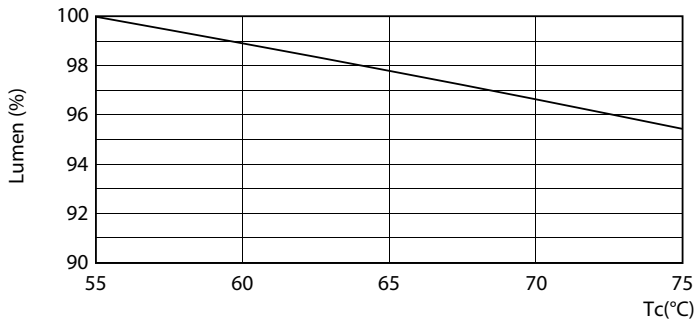

MASTER LEDtube EM/Mains

Controls and Dimming

Dimmable No

Mechanical and Housing

Bulb material Plastic
 Product length 1500 mm

Approval and Application

Energy efficiency label (EEL) A++
 Energy-saving product Yes
 Approval marks RoHS compliance CE marking KEMA Keur certificate
 Energy consumption kWh/1,000 hours 23 kWh

TLED_5ft_220-240V_23-58W_G13

MASTER LEDtube EM/Mains

Photometric data

© 2021 Philips Lighting B.V. Page 10

TLED_5ft_220-240V_23-58W_3700lm_6500K_G13

Lifetime

TLED_220-240V_G13-FailureRate

TLED_220-240V_G13-LifetimeVsTc