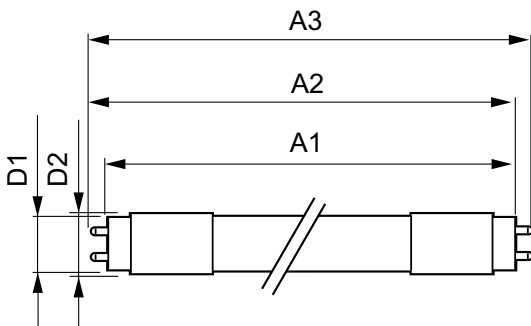

Warnings and Safety

• -

Product data

General Information		Operating and Electrical	
Cap base	G13 ROT (Rotating) [Medium Bi-Pin Fluorescent]	Input frequency	50 to 60 Hz
EU RoHS compliant	Yes	Power (Rated) (Nom)	23 W
Nominal lifetime (nom.)	60000 h	Lamp current (max.)	108 mA
Switching cycle	200,000X	Lamp current (min.)	99 mA
Light Technical		Starting time (nom.)	0.5 s
Colour Code	840 [CCT of 4,000 K]	Warm-up time to 60% light (nom.)	0.5 s
Beam Angle (Nom)	160 °	Power factor (nom.)	0.9
Lamp Luminous Flux 25°C EL (Nom)	3700 lm	Voltage (Nom)	220-240 V
Colour Designation	Cool White (CW)	Temperature	
Colour Temperature, horizontal (Nom)	4000 K	T-ambient (max.)	45 °C
Lamp Luminous Efficacy EM (Nom)	160.00 lm/W	T-ambient (min.)	-20 °C
Colour consistency	<6	T storage (max.)	65 °C
Colour Rendering Index,horiz (Nom)	83	T storage (min.)	-40 °C
LLMF at end of nominal lifetime (nom.)	70 %	T-Case maximum (nom.)	60 °C

MASTER LEDtube EM/Mains

Controls and Dimming

Dimmable No

Mechanical and Housing

Bulb material Plastic
 Product length 1500 mm

Approval and Application

Energy efficiency label (EEL) A++
 Energy-saving product Yes
 Approval marks RoHS compliance CE marking KEMA Keur certificate
 Energy consumption kWh/1,000 hours 23 kWh

Product Data

Full product code 871869964729200
 Order product name MASTER LEDtube 1500mm UO 23W 840 T8
 EAN/UPC – product 8718699647292
 Order code 929002020902
 SAP numerator – quantity per pack 1
 Numerator – packs per outer box 10
 Material no. (12 NC) 929002020902
 SAP net weight (piece) 0.310 kg

Dimensional drawing

TLED 5ft 220-240V 23-58W 3700lm4000K G13

Product	D1	D2	A1	A2	A3
MASTER LEDtube 1500mm UO 23W 840 T8	25.8 mm	28 mm	1498.7 mm	1505.8 mm	1512.9 mm

Photometric data

TLED_5ft_220-240V_23-58W_G13