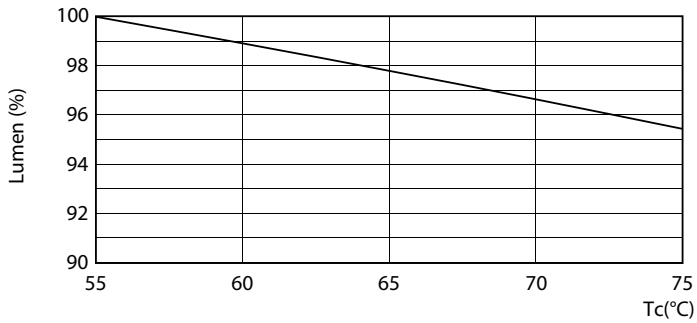

Warnings and Safety

• -

Product data

General Information		Operating and Electrical	
Cap base	G13 ROT (Rotating) [Medium Bi-Pin Fluorescent]	Input frequency	50 to 60 Hz
EU RoHS compliant	Yes	Power (Rated) (Nom)	23 W
Nominal lifetime (nom.)	60000 h	Lamp current (max.)	108 mA
Switching cycle	200,000X	Lamp current (min.)	99 mA
Light Technical		Starting time (nom.)	0.5 s
Colour Code	840 [CCT of 4,000 K]	Warm-up time to 60% light (nom.)	0.5 s
Beam Angle (Nom)	160 °	Power factor (nom.)	0.9
Lamp Luminous Flux 25°C EL (Nom)	3700 lm	Voltage (Nom)	220-240 V
Colour Designation	Cool White (CW)	Temperature	
Colour Temperature, horizontal (Nom)	4000 K	T-ambient (max.)	45 °C
Lamp Luminous Efficacy EM (Nom)	160.00 lm/W	T-ambient (min.)	-20 °C
Colour consistency	<6	T storage (max.)	65 °C
Colour Rendering Index,horiz (Nom)	83	T storage (min.)	-40 °C
LLMF at end of nominal lifetime (nom.)	70 %	T-Case maximum (nom.)	60 °C

MASTER LEDtube EM/Mains

Controls and Dimming

Dimmable No

Mechanical and Housing

Bulb material Plastic
 Product length 1500 mm

Approval and Application

Energy efficiency label (EEL) A++
 Energy-saving product Yes
 Approval marks RoHS compliance CE marking KEMA Keur certificate
 Energy consumption kWh/1,000 hours 23 kWh

TLED_5ft_220-240V_23-58W_3700lm_4000K_G13

MASTER LEDtube EM/Mains

Photometric data

TLED_5ft_220-240V_23-58W_3700lm_4000K_G13

Lifetime

TLED_220-240V_G13-FailureRate

TLED_220-240V_G13-LifetimeVsTc

TLED_220-240V_G13-LumenVsTc