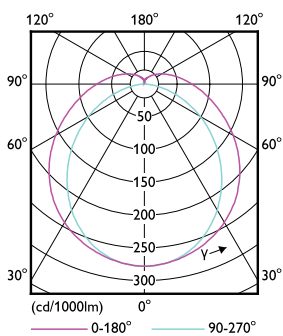

MASTER LEDtube EM/Mains

Controls and Dimming

Dimmable No

Mechanical and Housing

Bulb material Plastic
 Product length 1500 mm

Approval and Application

Energy efficiency label (EEL) A++
 Energy-saving product Yes
 Approval marks RoHS compliance CE marking KEMA Keur certificate
 Energy consumption kWh/1,000 hours 23 kWh

Dimensional drawing

TLED 5ft 220-240V 23-58W 3700lm4000K G13

Product	D1	D2	A1	A2	A3
MASTER LEDtube 1500mm UO 23W 840 T8	25.8 mm	28 mm	1498.7 mm	1505.8 mm	1512.9 mm

Photometric data

TLED_5ft_220-240V_23-58W_G13