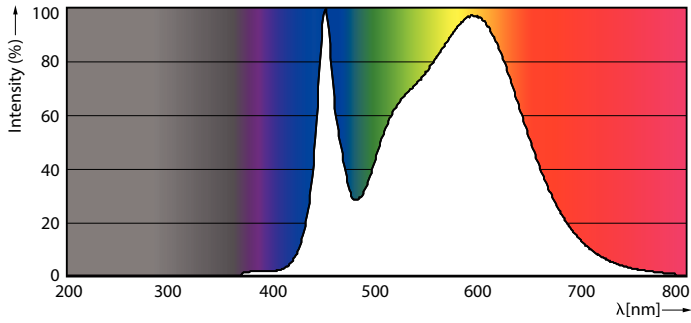

MASTER LEDtube EM/Mains

Photometric data

TLED_5ft_220-240V_23-58W_3700lm_4000K_G13