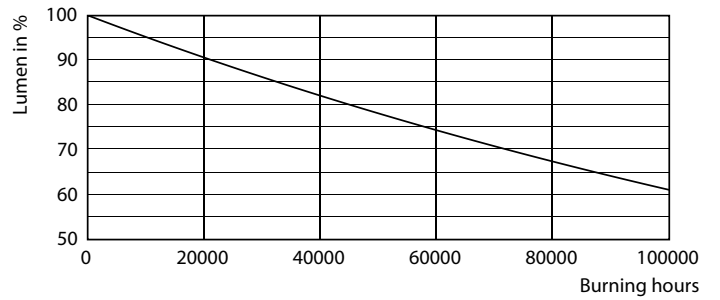

Warnings and Safety

• -

Product data

General Information		Operating and Electrical	
Cap base	G13 ROT (Rotating) [Medium Bi-Pin Fluorescent]	Input frequency	50 to 60 Hz
EU RoHS compliant	Yes	Power (Rated) (Nom)	23 W
Nominal lifetime (nom.)	60000 h	Lamp current (max.)	108 mA
Switching cycle	200,000X	Lamp current (min.)	99 mA
Light Technical		Starting time (nom.)	0.5 s
Colour Code	840 [CCT of 4,000 K]	Warm-up time to 60% light (nom.)	0.5 s
Beam Angle (Nom)	160 °	Power factor (nom.)	0.9
Lamp Luminous Flux 25°C EL (Nom)	3700 lm	Voltage (Nom)	220-240 V
Colour Designation	Cool White (CW)	Temperature	
Colour Temperature, horizontal (Nom)	4000 K	T-ambient (max.)	45 °C
Lamp Luminous Efficacy EM (Nom)	160.00 lm/W	T-ambient (min.)	-20 °C
Colour consistency	<6	T storage (max.)	65 °C
Colour Rendering Index,horiz (Nom)	83	T storage (min.)	-40 °C
LLMF at end of nominal lifetime (nom.)	70 %	T-Case maximum (nom.)	60 °C

MASTER LEDtube EM/Mains

Controls and Dimming

Dimmable No

Mechanical and Housing

Bulb material Plastic
 Product length 1500 mm

Approval and Application

Energy efficiency label (EEL) A++
 Energy-saving product Yes
 Approval marks RoHS compliance CE marking KEMA Keur certificate
 Energy consumption kWh/1,000 hours 23 kWh

TLED_5ft_220-240V_23-58W_3700lm_4000K_G13

MASTER LEDtube EM/Mains

Photometric data

TLED_5ft_220-240V_23-58W_3700lm_4000K_G13

Lifetime

TLED_220-240V_G13-FailureRate

TLED_220-240V_G13-LifetimeVsTc

TLED_220-240V_G13-LumenVsTc