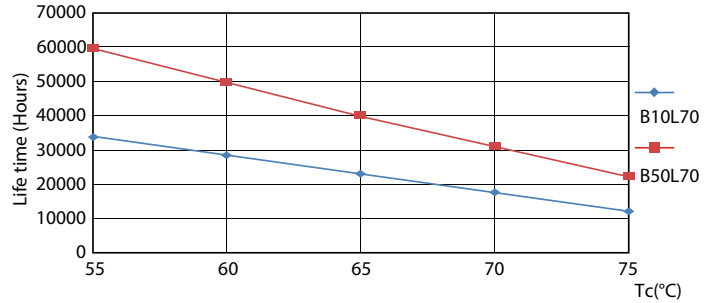

Warnings and Safety

• -

Product data

General Information		Operating and Electrical	
Cap base	G13 ROT (Rotating) [Medium Bi-Pin Fluorescent]	Input frequency	50 to 60 Hz
EU RoHS compliant	Yes	Power (Rated) (Nom)	23 W
Nominal lifetime (nom.)	60000 h	Lamp current (max.)	108 mA
Switching cycle	200,000X	Lamp current (min.)	99 mA
Light Technical		Starting time (nom.)	0.5 s
Colour Code	840 [CCT of 4,000 K]	Warm-up time to 60% light (nom.)	0.5 s
Beam Angle (Nom)	160 °	Power factor (nom.)	0.9
Lamp Luminous Flux 25°C EL (Nom)	3700 lm	Voltage (Nom)	220-240 V
Colour Designation	Cool White (CW)	Temperature	
Colour Temperature, horizontal (Nom)	4000 K	T-ambient (max.)	45 °C
Lamp Luminous Efficacy EM (Nom)	160.00 lm/W	T-ambient (min.)	-20 °C
Colour consistency	<6	T storage (max.)	65 °C
Colour Rendering Index,horiz (Nom)	83	T storage (min.)	-40 °C
LLMF at end of nominal lifetime (nom.)	70 %	T-Case maximum (nom.)	60 °C

MASTER LEDtube EM/Mains

Controls and Dimming

Dimmable No

Mechanical and Housing

Bulb material Plastic
 Product length 1500 mm

Approval and Application

Energy efficiency label (EEL) A++
 Energy-saving product Yes
 Approval marks RoHS compliance CE marking KEMA Keur certificate
 Energy consumption kWh/1,000 hours 23 kWh

TLED_5ft_220-240V_23-58W_3700lm_4000K_G13

MASTER LEDtube EM/Mains

Photometric data

TLED_5ft_220-240V_23-58W_3700lm_4000K_G13

Lifetime

TLED_220-240V_G13-FailureRate

TLED_220-240V_G13-LifetimeVsTc

TLED_220-240V_G13-LumenVsTc