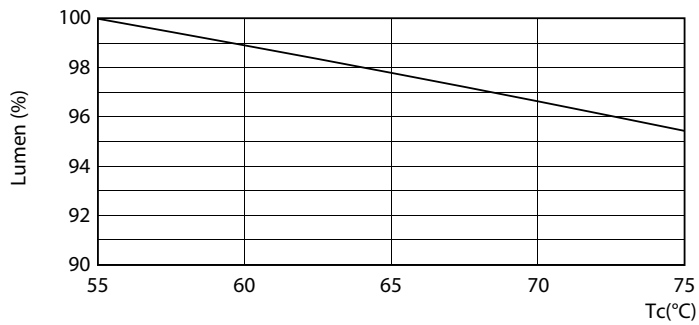

TLED_220-240V_G13-FailureRate

TLED_220-240V_G13-LumenVsTc