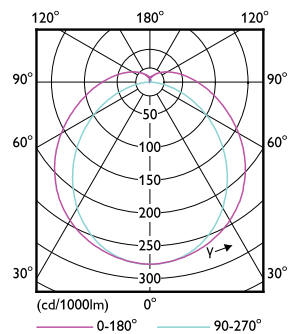

# MASTER LEDtube EM/Mains

Controls and Dimming	
Dimmable	No
Mechanical and Housing	
Bulb material	Plastic
Product length	1500 mm
Approval and Application	
Energy efficiency label (EEL)	A++
Energy-saving product	Yes
Approval marks	RoHS compliance CE marking KEMA Keur certificate
Energy consumption kWh/1,000 hours	23 kWh

## Dimensional drawing

TLED 5ft 220-240V 23-58W 3400lm3000K G13

Product	D1	D2	A1	A2	A3
MASTER LEDtube 1500mm UO 23W 830 T8	25.8 mm	28 mm	1498.7 mm	1505.8 mm	1512.9 mm

## Photometric data

TLED\_5ft\_220-240V\_23-58W\_3400lm\_3000K\_G13

TLED\_5ft\_220-240V\_23-58W\_G13