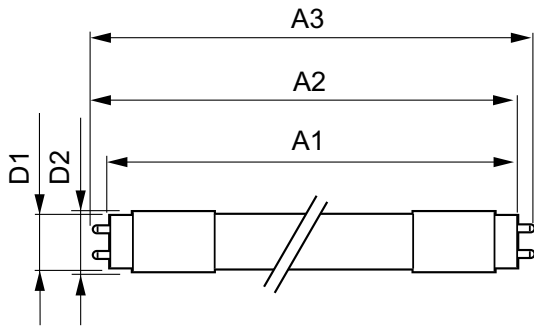

MASTER LEDtube EM/Mains

Controls and Dimming	
Dimmable	No
Mechanical and Housing	
Bulb material	Plastic
Product length	1500 mm
Approval and Application	
Energy efficiency label (EEL)	A++
Energy-saving product	Yes
Approval marks	RoHS compliance CE marking KEMA Keur certificate
Energy consumption kWh/1,000 hours	23 kWh

Product Data	
Full product code	871869964727800
Order product name	MASTER LEDtube 1500mm UO 23W 830 T8
EAN/UPC – product	8718699647278
Order code	929002020802
SAP numerator – quantity per pack	1
Numerator – packs per outer box	10
Material no. (12 NC)	929002020802
SAP net weight (piece)	0.310 kg

Dimensional drawing

TLED 5ft 220-240V 23-58W 3400lm3000K G13

Product	D1	D2	A1	A2	A3
MASTER LEDtube 1500mm UO 23W 830 T8	25.8 mm	28 mm	1498.7 mm	1505.8 mm	1512.9 mm