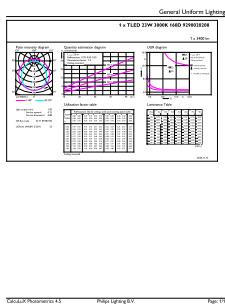

# MASTER LEDtube EM/Mains

Controls and Dimming	
Dimmable	No
Mechanical and Housing	
Bulb material	Plastic
Product length	1500 mm
Approval and Application	
Energy efficiency label (EEL)	A++
Energy-saving product	Yes
Approval marks	RoHS compliance CE marking KEMA Keur certificate
Energy consumption kWh/1,000 hours	23 kWh

Product Data	
Full product code	871869964727800
Order product name	MASTER LEDtube 1500mm UO 23W 830 T8
EAN/UPC – product	8718699647278
Order code	929002020802
SAP numerator – quantity per pack	1
Numerator – packs per outer box	10
Material no. (12 NC)	929002020802
SAP net weight (piece)	0.310 kg

## Dimensional drawing

TLED 5ft 220-240V 23-58W 3400lm3000K G13

Product	D1	D2	A1	A2	A3
MASTER LEDtube 1500mm UO 23W 830 T8	25.8 mm	28 mm	1498.7 mm	1505.8 mm	1512.9 mm

## Photometric data

TLED\_5ft\_220-240V\_23-58W\_3400lm\_3000K\_G13

TLED\_5ft\_220-240V\_23-58W\_G13