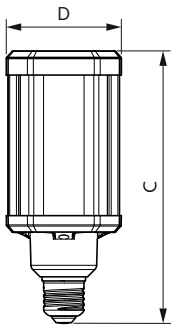

Product data

General Information		Colour Rendering Index,horiz (Nom)	
Cap base	E27 [E27]		80
EU RoHS compliant	Yes	LLMF at end of nominal lifetime (nom.)	70 %
Nominal lifetime (nom.)	50000 h	Operating and Electrical	
Switching cycle	50,000X	Input frequency	50 to 60 Hz
Technical type	28-125W	Power (Rated) (Nom)	28 W
		Lamp current (nom.)	125 mA
		Wattage equivalent	125 W
Light Technical		Starting time (nom.)	0.45 s
Colour Code	830 [CCT of 3,000 K]	Warm-up time to 60% light (nom.)	0.45 s
Beam Angle (Nom)	360 °	Power factor (nom.)	0.95
Lamp Luminous Flux 25°C EL (Nom)	3800 lm	Voltage (Nom)	220-240 V
Colour Designation	White (WH)		
Colour Temperature, horizontal (Nom)	3000 K		
Lamp Luminous Efficacy EM (Nom)	135.00 lm/W		
Colour consistency	<6		

Energy efficiency label (EEL) A++

Energy consumption kWh/1,000 hours 28 kWh

Product Data

Full product code	871869963818400
Order product name	TrueForce LED HPL ND 38-28W E27 830
EAN/UPC – product	8718699638184
Order code	929002006302
SAP numerator – quantity per pack	1
Numerator – packs per outer box	6
Material no. (12 NC)	929002006302
SAP net weight (piece)	0.370 kg

Dimensional drawing

Tforce LED HPL ND 4klm E27 830 CL IP65

Product	D	C
TrueForce LED HPL ND 38-28W E27 830	75 mm	178 mm

Photometric data

LEDTrueForce E27 28W 3000K

LEDTrueForce E27 360

TrueForce LED Public (Urban/Road – HPL/SON)