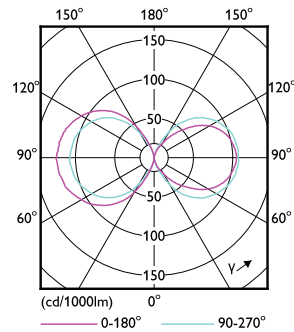

Product data

General Information		Colour Rendering Index,horiz (Nom)	
Cap base	E27 [E27]		80
EU RoHS compliant	Yes	LLMF at end of nominal lifetime (nom.)	70 %
Nominal lifetime (nom.)	50000 h	Operating and Electrical	
Switching cycle	50,000X	Input frequency	50 to 60 Hz
Technical type	28-125W	Power (Rated) (Nom)	28 W
		Lamp current (nom.)	125 mA
		Wattage equivalent	125 W
Light Technical		Starting time (nom.)	0.45 s
Colour Code	830 [CCT of 3,000 K]	Warm-up time to 60% light (nom.)	0.45 s
Beam Angle (Nom)	360 °	Power factor (nom.)	0.95
Lamp Luminous Flux 25°C EL (Nom)	3800 lm	Voltage (Nom)	220-240 V
Colour Designation	White (WH)		
Colour Temperature, horizontal (Nom)	3000 K		
Lamp Luminous Efficacy EM (Nom)	135.00 lm/W		
Colour consistency	<6		

Energy efficiency label (EEL) A++

Energy consumption kWh/1,000 hours 28 kWh

Product Data

Full product code	871869963818400
Order product name	TrueForce LED HPL ND 38-28W E27 830
EAN/UPC – product	8718699638184
Order code	929002006302
SAP numerator – quantity per pack	1
Numerator – packs per outer box	6
Material no. (12 NC)	929002006302
SAP net weight (piece)	0.370 kg

Dimensional drawing

Tforce LED HPL ND 4klm E27 830 CL IP65

Product	D	C
TrueForce LED HPL ND 38-28W E27 830	75 mm	178 mm

Photometric data

LEDTrueForce E27 28W 3000K

LEDTrueForce E27 360

TrueForce LED Public (Urban/Road – HPL/SON)