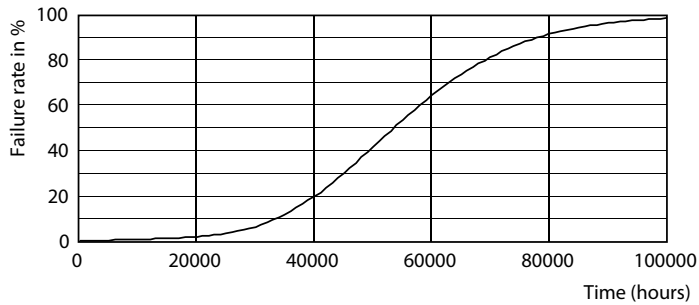

TrueForce LED Public (Urban/Road – HPL/SON)

Photometric data

LEDTrueForce E27 28W 3000K

Lifetime

LEDTrueForce Others 360