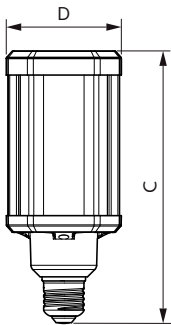

TrueForce LED Public (Urban/Road – HPL/SON)

Temperature

T-Case maximum (nom.)	80 °C

Controls and Dimming

Dimmable	No

Mechanical and Housing

Lamp Finish	Clear

Approval and Application

Energy efficiency label (EEL)	A++
Energy consumption kWh/1,000 hours	21 kWh

Product Data

Full product code	871869963816000
Order product name	TrueForce LED HPL ND 30-21W E27 840
EAN/UPC – product	8718699638160
Order code	929002006202
SAP numerator – quantity per pack	1
Numerator – packs per outer box	6
Material no. (12 NC)	929002006202
SAP net weight (piece)	0.370 kg

Dimensional drawing

Tforce LED HPL ND 30klm E27 840 CL IP65

Product	D	C
TrueForce LED HPL ND 30-21W E27 840	75 mm	178 mm