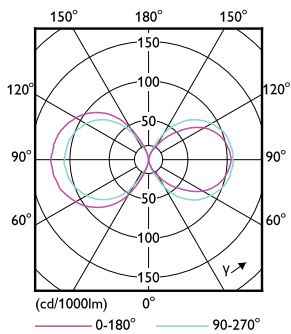

Photometric data

LEDTrueForce E27 360