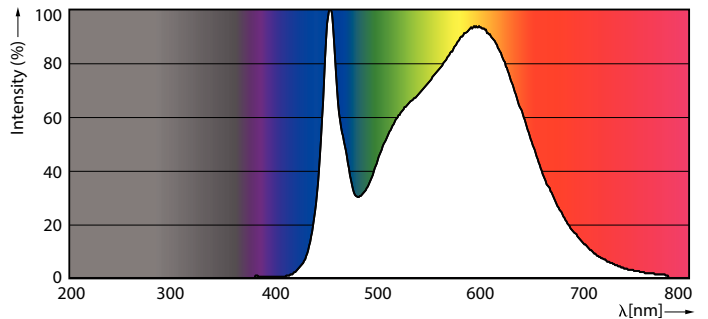

LEDTrueForce E27 21W 4000K