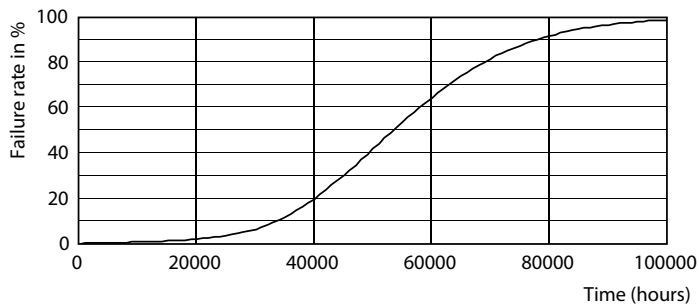

Lifetime

26W G5