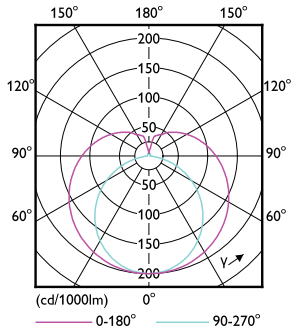

Product data

General Information	
Cap base	G5 [G5]
EU RoHS compliant	Yes
Nominal lifetime (nom.)	50000 h
Switching cycle	200,000X

Light Technical	
Colour Code	830 [CCT of 3,000 K]
Beam Angle (Nom)	200 °
Lamp Luminous Flux 25°C EL (Nom)	3600 lm
Colour Designation	White (WH)
Colour Temperature, horizontal (Nom)	3000 K
Lamp Luminous Efficacy EM (Nom)	138.00 lm/W
Colour consistency	<6
Colour Rendering Index,horiz (Nom)	80
LLMF at end of nominal lifetime (nom.)	70 %

Controls and Dimming	
Dimmable	No

MASTER LEDtube Mains T5

Mechanical and Housing

Bulb material	Glass
Product length	1500 mm

Approval and Application

Energy efficiency label (EEL)	A++
Energy-saving product	Yes
Approval marks	CE marking RoHS compliance KEMA Keur certificate
Energy consumption kWh/1,000 hours	26 kWh

Dimensional drawing

TLED 1500mm 26W-54W 3800lm 200D 3000K G5

Product	D1	D2	A1	A2	A3
MASTER LEDtube 1500mm HO 26W 830 T5	15 mm	16.9 mm	1449 mm	1456.1 mm	1463.2 mm

Photometric data

26W G5

26W G5 830 3000K

MASTER LEDtube Mains T5

Photometric data

26W G5 830 3000K

Lifetime

26W G5

26W G5

26W G5

26W G5

MASTER LEDtube Mains T5