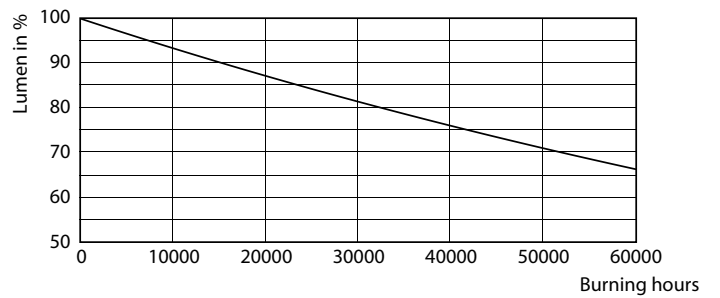

Product data

General Information	
Cap base	G5 [G5]
EU RoHS compliant	Yes
Nominal lifetime (nom.)	50000 h
Switching cycle	200,000X

Light Technical	
Colour Code	830 [CCT of 3,000 K]
Beam Angle (Nom)	200 °
Lamp Luminous Flux 25°C EL (Nom)	3600 lm
Colour Designation	White (WH)
Colour Temperature, horizontal (Nom)	3000 K
Lamp Luminous Efficacy EM (Nom)	138.00 lm/W
Colour consistency	<6
Colour Rendering Index,horiz (Nom)	80
LLMF at end of nominal lifetime (nom.)	70 %

Controls and Dimming	
Dimmable	No

MASTER LEDtube Mains T5

Mechanical and Housing

Bulb material	Glass
Product length	1500 mm

Approval and Application

Energy efficiency label (EEL)	A++
Energy-saving product	Yes
Approval marks	CE marking RoHS compliance KEMA Keur certificate
Energy consumption kWh/1,000 hours	26 kWh

Photometric data

26W G5 830 3000K

Lifetime

26W G5

26W G5

26W G5

26W G5

MASTER LEDtube Mains T5