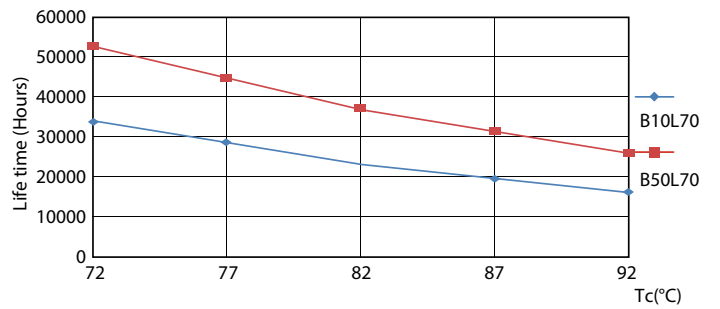

Product data

General Information	
Cap base	G5 [G5]
EU RoHS compliant	Yes
Nominal lifetime (nom.)	50000 h
Switching cycle	200,000X

Light Technical	
Colour Code	830 [CCT of 3,000 K]
Beam Angle (Nom)	200 °
Lamp Luminous Flux 25°C EL (Nom)	3600 lm
Colour Designation	White (WH)
Colour Temperature, horizontal (Nom)	3000 K
Lamp Luminous Efficacy EM (Nom)	138.00 lm/W
Colour consistency	<6
Colour Rendering Index,horiz (Nom)	80
LLMF at end of nominal lifetime (nom.)	70 %

Controls and Dimming	
Dimmable	No

MASTER LEDtube Mains T5

Mechanical and Housing

Bulb material	Glass
Product length	1500 mm

Approval and Application

Energy efficiency label (EEL)	A++
Energy-saving product	Yes
Approval marks	CE marking RoHS compliance KEMA Keur certificate
Energy consumption kWh/1,000 hours	26 kWh

Photometric data

26W G5 830 3000K

Lifetime

26W G5

26W G5

26W G5

26W G5

MASTER LEDtube Mains T5