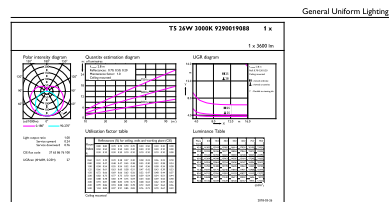

Product data

General Information	
Cap base	G5 [G5]
EU RoHS compliant	Yes
Nominal lifetime (nom.)	50000 h
Switching cycle	200,000X

Light Technical	
Colour Code	830 [CCT of 3,000 K]
Beam Angle (Nom)	200 °
Lamp Luminous Flux 25°C EL (Nom)	3600 lm
Colour Designation	White (WH)
Colour Temperature, horizontal (Nom)	3000 K
Lamp Luminous Efficacy EM (Nom)	138.00 lm/W
Colour consistency	<6
Colour Rendering Index,horiz (Nom)	80
LLMF at end of nominal lifetime (nom.)	70 %

Controls and Dimming	
Dimmable	No

MASTER LEDtube Mains T5

Mechanical and Housing

Bulb material	Glass
Product length	1500 mm

Approval and Application

Energy efficiency label (EEL)	A++
Energy-saving product	Yes
Approval marks	CE marking RoHS compliance KEMA Keur certificate
Energy consumption kWh/1,000 hours	26 kWh

Dimensional drawing

TLED 1500mm 26W-54W 3800lm 200D 3000K G5

Product	D1	D2	A1	A2	A3
MASTER LEDtube 1500mm HO 26W 830 T5	15 mm	16.9 mm	1449 mm	1456.1 mm	1463.2 mm

Photometric data

26W G5

26W G5 830 3000K

MASTER LEDtube Mains T5