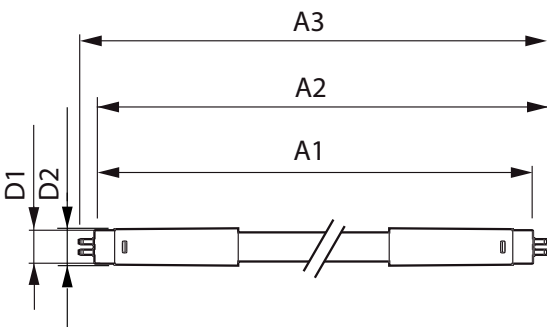

Product data

General Information	
Cap base	G5 [G5]
EU RoHS compliant	Yes
Nominal lifetime (nom.)	50000 h
Switching cycle	200,000X

Light Technical	
Colour Code	830 [CCT of 3,000 K]
Beam Angle (Nom)	200 °
Lamp Luminous Flux 25°C EL (Nom)	3600 lm
Colour Designation	White (WH)
Colour Temperature, horizontal (Nom)	3000 K
Lamp Luminous Efficacy EM (Nom)	138.00 lm/W
Colour consistency	<6
Colour Rendering Index,horiz (Nom)	80
LLMF at end of nominal lifetime (nom.)	70 %

Controls and Dimming	
Dimmable	No

MASTER LEDtube Mains T5

Mechanical and Housing

Bulb material	Glass
Product length	1500 mm

Approval and Application

Energy efficiency label (EEL)	A++
Energy-saving product	Yes
Approval marks	CE marking RoHS compliance KEMA Keur certificate
Energy consumption kWh/1,000 hours	26 kWh

Product Data

Full product code	871869681929600
Order product name	MASTER LEDtube 1500mm HO 26W 830 T5
EAN/UPC – product	8718696819296
Order code	929001908802
SAP numerator – quantity per pack	1
Numerator – packs per outer box	10
Material no. (12 NC)	929001908802
SAP net weight (piece)	0.285 kg

Dimensional drawing

TLED 1500mm 26W-54W 3800lm 200D 3000K G5

Product	D1	D2	A1	A2	A3
MASTER LEDtube 1500mm HO 26W 830 T5	15 mm	16.9 mm	1449 mm	1456.1 mm	1463.2 mm

Photometric data

26W G5

26W G5 830 3000K

MASTER LEDtube Mains T5