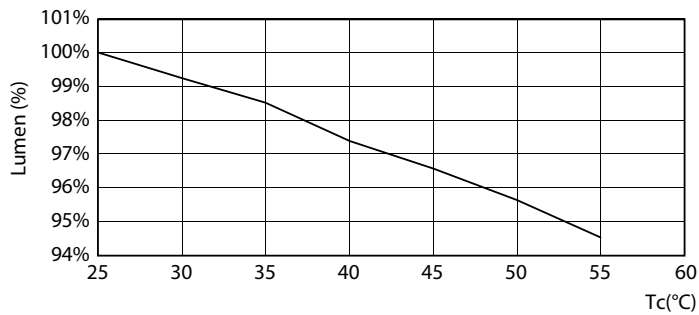

Product data

General Information	
Cap base	G5 [G5]
EU RoHS compliant	Yes
Nominal lifetime (nom.)	50000 h
Switching cycle	200,000X

Light Technical	
Colour Code	830 [CCT of 3,000 K]
Beam Angle (Nom)	200 °
Lamp Luminous Flux 25°C EL (Nom)	3600 lm
Colour Designation	White (WH)
Colour Temperature, horizontal (Nom)	3000 K
Lamp Luminous Efficacy EM (Nom)	138.00 lm/W
Colour consistency	<6
Colour Rendering Index,horiz (Nom)	80
LLMF at end of nominal lifetime (nom.)	70 %

Controls and Dimming	
Dimmable	No

MASTER LEDtube Mains T5

Mechanical and Housing

Bulb material	Glass
Product length	1500 mm

Approval and Application

Energy efficiency label (EEL)	A++
Energy-saving product	Yes
Approval marks	CE marking RoHS compliance KEMA Keur certificate
Energy consumption kWh/1,000 hours	26 kWh

Photometric data

26W G5 830 3000K

Lifetime

26W G5

26W G5

26W G5

26W G5

MASTER LEDtube Mains T5