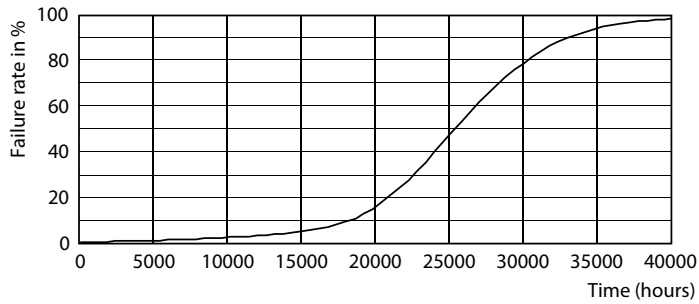

Product data

General Information	
Cap base	E27 [E27]
EU RoHS compliant	Yes
Nominal lifetime (nom.)	25000 h
Switching cycle	50,000X
Technical type	40-70W
Light Technical	
Colour Code	827 [CCT of 2,700 K]
Beam Angle (Nom)	30 °
Lamp Luminous Flux 25°C EL (Nom)	4300 lm
Luminous intensity (nom.)	13000 cd
Colour Designation	Warm white (WW)
Colour Temperature, horizontal (Nom)	2700 K
Lamp Luminous Efficacy EM (Nom)	107.00 lm/W
Colour consistency	<6
Colour Rendering Index,horiz (Nom)	82
LLMF at end of nominal lifetime (nom.)	70 %

Photometric data

LEDspot MAS 41W E27 PAR30L 827 30D ND

LEDspot MAS 41W E27 PAR30L 827 30D ND

LEDspot MAS 41W E27 PAR30L 827 30D ND

MASTER LEDspot PAR High Lumen

Lifetime

LEDspot MAS 37W E27 PAR30L 830 15D ND