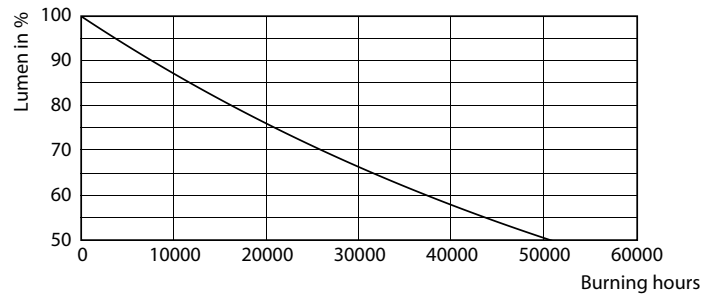

Product data

General Information	
Cap base	E27 [E27]
EU RoHS compliant	Yes
Nominal lifetime (nom.)	25000 h
Switching cycle	50,000X
Technical type	40-70W
Light Technical	
Colour Code	827 [CCT of 2,700 K]
Beam Angle (Nom)	30 °
Lamp Luminous Flux 25°C EL (Nom)	4300 lm
Luminous intensity (nom.)	13000 cd
Colour Designation	Warm white (WW)
Colour Temperature, horizontal (Nom)	2700 K
Lamp Luminous Efficacy EM (Nom)	107.00 lm/W
Colour consistency	<6
Colour Rendering Index,horiz (Nom)	82
LLMF at end of nominal lifetime (nom.)	70 %

Photometric data

LEDspot MAS 41W E27 PAR30L 827 30D ND

LEDspot MAS 41W E27 PAR30L 827 30D ND

LEDspot MAS 41W E27 PAR30L 827 30D ND

MASTER LEDspot PAR High Lumen

Lifetime

LEDspot MAS 37W E27 PAR30L 830 15D ND