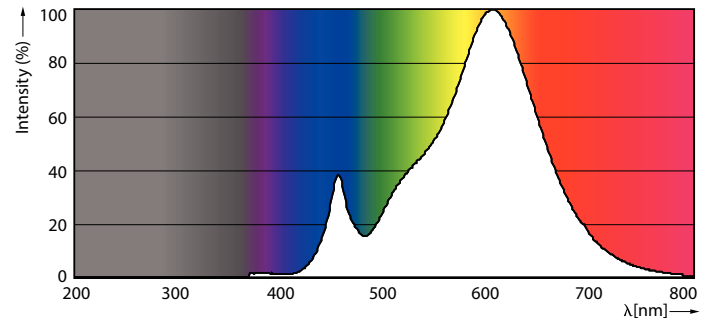

LEDspot MAS 41W E27 PAR30L 827 30D ND

LEDspot MAS 41W E27 PAR30L 827 30D ND