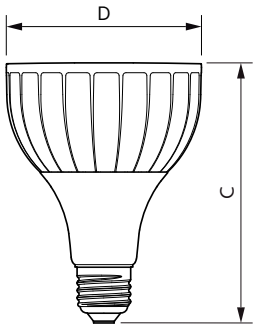

MASTER LEDspot PAR High Lumen

Energy consumption kWh/1,000 hours	40 kWh
Product Data	
Full product code	871869675939400
Order product name	Master LED PAR30L 40W 30D 827
EAN/UPC – product	8718696759394
Order code	929001374708

SAP numerator – quantity per pack	1
Numerator – packs per outer box	6
Material no. (12 NC)	929001374708
SAP net weight (piece)	0.410 kg

Dimensional drawing

PAR30L 40-35W 4500lm 30D 2700K E27 ND

Product	D	C
Master LED PAR30L 40W 30D 827	95.5 mm	129 mm