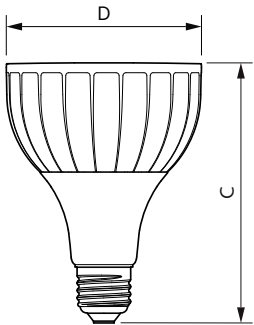

MASTER LEDspot PAR High Lumen

Energy consumption kWh/1,000 hours	40 kWh
Product Data	
Full product code	871869675933200
Order product name	Master LED PAR30L 40W 15D 830
EAN/UPC – product	8718696759332
Order code	929001374408

SAP numerator – quantity per pack	1
Numerator – packs per outer box	6
Material no. (12 NC)	929001374408
SAP net weight (piece)	0.410 kg

Dimensional drawing

PAR30L 35-35W 4000lm 15D 3000K E27 ND

Product	D	C
Master LED PAR30L 40W 15D 830	95.5 mm	129 mm