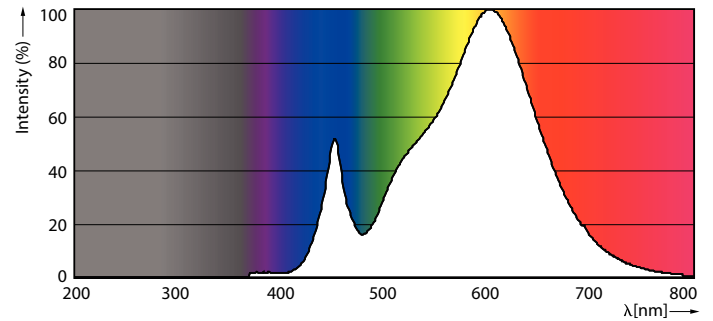

LEDspot MAS 37W E27 PAR30L 830 15D ND

LEDspot MAS 37W E27 PAR30L 830 15D ND