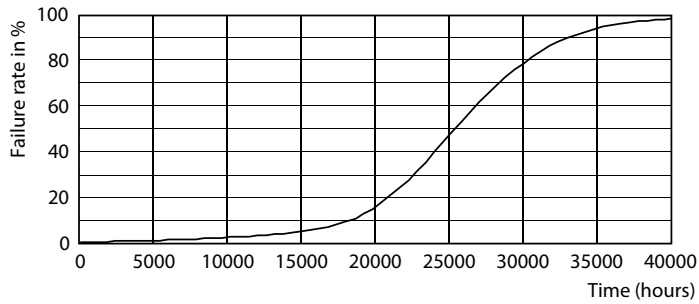

Product data

General Information	
Cap base	E27 [E27]
EU RoHS compliant	Yes
Nominal lifetime (nom.)	25000 h
Switching cycle	50,000X
Technical type	40-70W
Light Technical	
Colour Code	830 [CCT of 3,000 K]
Beam Angle (Nom)	15 °
Lamp Luminous Flux 25°C EL (Nom)	4000 lm
Luminous intensity (nom.)	40000 cd
Colour Designation	White (WH)
Colour Temperature, horizontal (Nom)	3000 K
Lamp Luminous Efficacy EM (Nom)	100.00 lm/W
Colour consistency	<6
Colour Rendering Index,horiz (Nom)	82
LLMF at end of nominal lifetime (nom.)	70 %

Photometric data

LEDspot MAS 37W E27 PAR30L 830 15D ND

LEDspot MAS 37W E27 PAR30L 830 15D ND

LEDspot MAS 37W E27 PAR30L 830 15D ND

MASTER LEDspot PAR High Lumen

Lifetime

LEDspot MAS 37W E27 PAR30L 830 15D ND