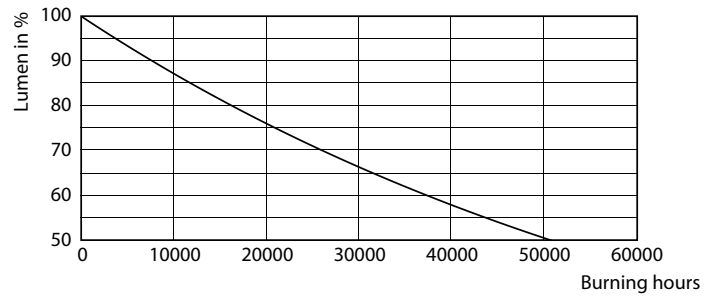

Product data

General Information	
Cap base	E27 [E27]
EU RoHS compliant	Yes
Nominal lifetime (nom.)	25000 h
Switching cycle	50,000X
Technical type	40-70W
Light Technical	
Colour Code	830 [CCT of 3,000 K]
Beam Angle (Nom)	15 °
Lamp Luminous Flux 25°C EL (Nom)	4000 lm
Luminous intensity (nom.)	40000 cd
Colour Designation	White (WH)
Colour Temperature, horizontal (Nom)	3000 K
Lamp Luminous Efficacy EM (Nom)	100.00 lm/W
Colour consistency	<6
Colour Rendering Index,horiz (Nom)	82
LLMF at end of nominal lifetime (nom.)	70 %

Photometric data

LEDspot MAS 37W E27 PAR30L 830 15D ND

LEDspot MAS 37W E27 PAR30L 830 15D ND

LEDspot MAS 37W E27 PAR30L 830 15D ND

MASTER LEDspot PAR High Lumen

Lifetime

LEDspot MAS 37W E27 PAR30L 830 15D ND