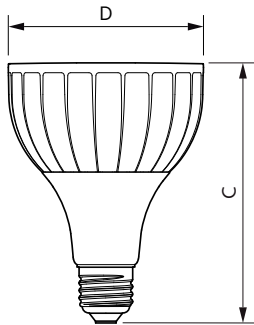

MASTER LEDspot PAR High Lumen

Energy consumption kWh/1,000 hours	40 kWh
Product Data	
Full product code	871869675931800
Order product name	Master LED PAR30L 40W 15D 827
EAN/UPC – product	8718696759318
Order code	929001374308

SAP numerator – quantity per pack	1
Numerator – packs per outer box	6
Material no. (12 NC)	929001374308
SAP net weight (piece)	0.410 kg

Dimensional drawing

PAR30L 35-35W 4000lm 15D 2700K E27 ND

Product	D	C
Master LED PAR30L 40W 15D 827	95.5 mm	129 mm