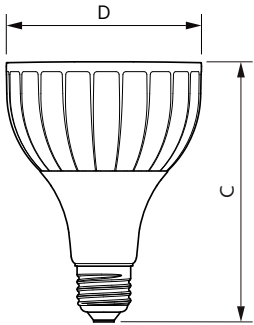

MASTER LEDspot PAR High Lumen

Product Data

Full product code	871869673144400
Order product name	Master LED PAR30L 32W 30D 830
EAN/UPC – product	8718696731444
Order code	929001354708
SAP numerator – quantity per pack	1

Numerator – packs per outer box	6
Material no. (12 NC)	929001354708
SAP net weight (piece)	0.410 kg

Dimensional drawing

PAR30L 220-240V 32-70W 30D 3000K E27 ND

Product	D	C
Master LED PAR30L 32W 30D 830	95.5 mm	129 mm