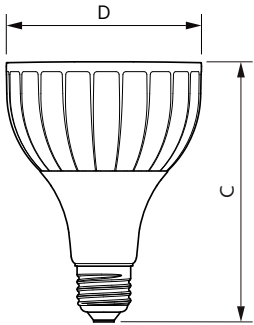

Product data

General Information	
Cap base	E27 [E27]
EU RoHS compliant	Yes
Nominal lifetime (nom.)	25000 h
Switching cycle	50,000X
Technical type	32-50W
Light Technical	
Colour Code	830 [CCT of 3,000 K]
Beam Angle (Nom)	15 °
Lamp Luminous Flux 25°C EL (Nom)	3000 lm
Colour Designation	White (WH)
Colour Temperature, horizontal (Nom)	3000 K
Lamp Luminous Efficacy EM (Nom)	93.00 lm/W
Colour consistency	<6
Colour Rendering Index,horiz (Nom)	82
LLMF at end of nominal lifetime (nom.)	70 %
Operating and Electrical	
Input frequency	50 to 60 Hz

Power (Rated) (Nom)	32 W
Lamp current (nom.)	160 mA
Wattage equivalent	50 W
Starting time (nom.)	0.5 s
Warm-up time to 60% light (nom.)	0.5 s
Power factor (nom.)	0.9
Voltage (Nom)	220-240 V
Temperature	
T-Case maximum (nom.)	79 °C
Controls and Dimming	
Dimmable	No
Approval and Application	
Energy efficiency label (EEL)	A+
Suitable for accent lighting	Yes
Energy consumption kWh/1,000 hours	32 kWh

Numerator – packs per outer box	6
Material no. (12 NC)	929001354308
SAP net weight (piece)	0.410 kg

Dimensional drawing

PAR30L 220-240V 32-70W 15D 3000K E27 ND

Product	D	C
Master LED PAR30L 32W 15D 830	95.5 mm	129 mm