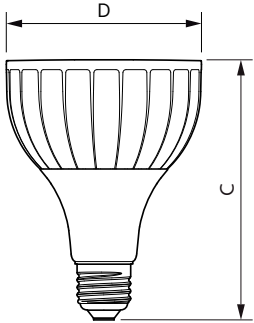

Product data

General Information	
Cap base	E27 [E27]
EU RoHS compliant	Yes
Nominal lifetime (nom.)	25000 h
Switching cycle	50,000X
Technical type	20-35W
Light Technical	
Colour Code	840 [CCT of 4,000 K]
Beam Angle (Nom)	30 °
Lamp Luminous Flux 25°C EL (Nom)	1850 lm
Colour Designation	Cool White (CW)
Colour Temperature, horizontal (Nom)	4000 K
Lamp Luminous Efficacy EM (Nom)	92.00 lm/W
Colour consistency	<6
Colour Rendering Index,horiz (Nom)	82
LLMF at end of nominal lifetime (nom.)	70 %
Operating and Electrical	
Input frequency	50 to 60 Hz

Power (Rated) (Nom)	20 W
Lamp current (nom.)	95 mA
Wattage equivalent	35 W
Starting time (nom.)	0.5 s
Warm-up time to 60% light (nom.)	0.5 s
Power factor (nom.)	0.9
Voltage (Nom)	220-240 V
Temperature	
T-Case maximum (nom.)	67 °C
Controls and Dimming	
Dimmable	No
Approval and Application	
Energy efficiency label (EEL)	A+
Suitable for accent lighting	Yes
Energy consumption kWh/1,000 hours	20 kWh

Numerator – packs per outer box	6
Material no. (12 NC)	929001354108
SAP net weight (piece)	0.410 kg

Dimensional drawing

PAR30L 220-240V 20-35W 1850lm 4KK E27 ND

Product	D	C
Master LED PAR30L 20W 30D 840	95.5 mm	129 mm