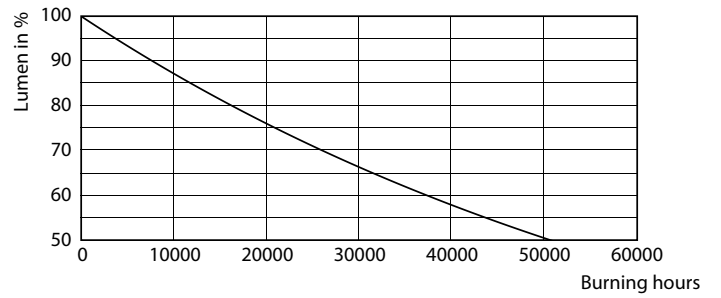

Product data

General Information	
Cap base	E27 [E27]
EU RoHS compliant	Yes
Nominal lifetime (nom.)	25000 h
Switching cycle	50,000X
Technical type	20-35W
Light Technical	
Colour Code	840 [CCT of 4,000 K]
Beam Angle (Nom)	30 °
Lamp Luminous Flux 25°C EL (Nom)	1850 lm
Colour Designation	Cool White (CW)
Colour Temperature, horizontal (Nom)	4000 K
Lamp Luminous Efficacy EM (Nom)	92.00 lm/W
Colour consistency	<6
Colour Rendering Index,horiz (Nom)	82
LLMF at end of nominal lifetime (nom.)	70 %
Operating and Electrical	
Input frequency	50 to 60 Hz

Power (Rated) (Nom)	20 W
Lamp current (nom.)	95 mA
Wattage equivalent	35 W
Starting time (nom.)	0.5 s
Warm-up time to 60% light (nom.)	0.5 s
Power factor (nom.)	0.9
Voltage (Nom)	220-240 V
Temperature	
T-Case maximum (nom.)	67 °C
Controls and Dimming	
Dimmable	No
Approval and Application	
Energy efficiency label (EEL)	A+
Suitable for accent lighting	Yes
Energy consumption kWh/1,000 hours	20 kWh

Photometric data

LEDspot PAR30L E27 20W 4000K 30D

LEDspot PAR30L E27 20W 4000K 30D

LEDspot PAR30L E27 4000K 30D

MASTER LEDspot PAR High Lumen

Lifetime

LEDspot MAS 37W E27 PAR30L 830 15D ND

LEDspot MAS 37W E27 PAR30L 830 15D ND