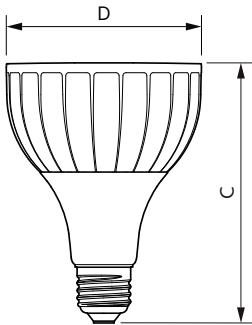

MASTER LEDspot PAR High Lumen

Energy consumption kWh/1,000 hours	20 kWh
Product Data	
Full product code	871869675929500
Order product name	Master LED PAR30L 20W 15D 830
EAN/UPC – product	8718696759295
Order code	929001353808

SAP numerator – quantity per pack	1
Numerator – packs per outer box	6
Material no. (12 NC)	929001353808
SAP net weight (piece)	0.410 kg

Dimensional drawing

PAR30L 220-240V 20-35W 1800lm 3KK E27 ND

Product	D	C
Master LED PAR30L 20W 15D 830	95.5 mm	129 mm