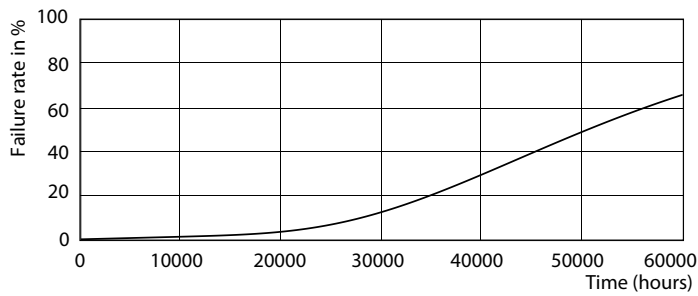

Product data

General Information	
Cap base	G5 [G5]
EU RoHS compliant	Yes
Nominal lifetime (nom.)	60000 h
Switching cycle	50,000X
Light Technical	
Colour Code	865 [CCT of 6,500 K]
Beam Angle (Nom)	160 °
Lamp Luminous Flux 25°C EL (Nom)	5600 lm
Colour Designation	Cool Daylight
Colour Temperature, horizontal (Nom)	6500 K
Lamp Luminous Efficacy EM (Nom)	155.00 lm/W
Colour consistency	<6
Colour Rendering Index,horiz (Nom)	80
LLMF at end of nominal lifetime (nom.)	70 %
Operating and Electrical	
Input frequency	40000-75000 Hz

LEDtube 1500mm 36W G5 865 5600lm

MASTER LEDtube InstantFit HF T5

Photometric data

LEDtube 1200mm 26W G5

Lifetime

LEDtube 1500mm 36W G5 5600lm

LEDtube 1500mm 36W G5 5600lm

LEDtube 1500mm 36W G5 5600lm