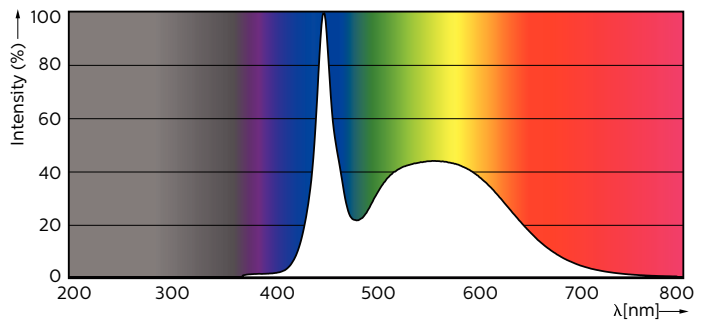

LEDtube 1500mm 36W G5 865 5600lm