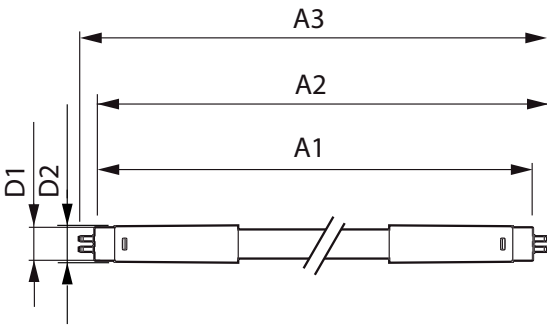

MASTER LEDtube InstantFit HF T5

Mechanical and Housing

Lamp Finish	Frosted
Bulb material	Plastic
Product length	1500 mm

Approval and Application

Energy efficiency label (EEL)	A++
Energy-saving product	Yes
Approval marks	RoHS compliance CE marking KEMA Keur certificate
Energy consumption kWh/1,000 hours	42 kWh

Dimensional drawing

TLED 230V 37-80W 5600lm 160D 6500K G5 ND

Product	D1	D2	A1	A2	A3
Master LEDtube HF 1500mm UO 36W 865 T5	15.2 mm	21 mm	1447.8 mm	1454.9 mm	1462 mm

Photometric data

LEDtube 1500mm 36W G5 865 5600lm