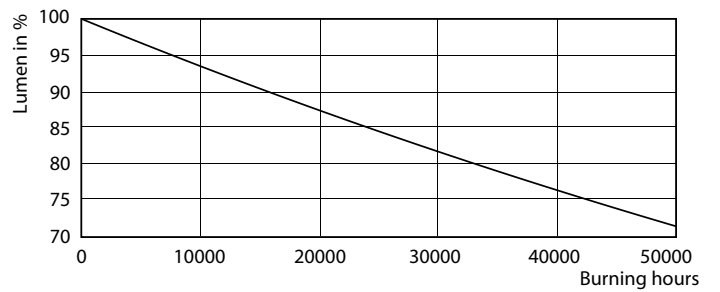

MASTER LEDtube InstantFit HF T5

Photometric data

Lifetime

LEDtube 1500mm 36W G5 5600lm

LEDtube 1200mm 26W G5 3900lm