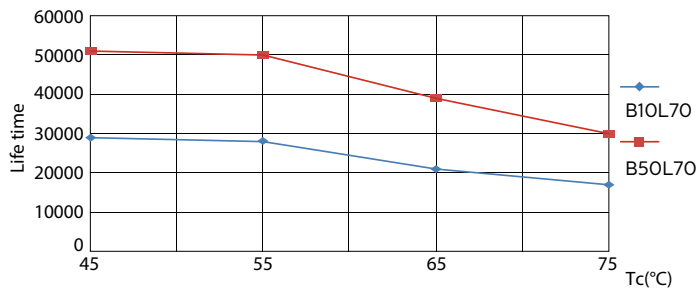

Product data

General Information	
Cap base	G5 [G5]
EU RoHS compliant	Yes
Nominal lifetime (nom.)	60000 h
Switching cycle	50,000X
Light Technical	
Colour Code	865 [CCT of 6,500 K]
Beam Angle (Nom)	160 °
Lamp Luminous Flux 25°C EL (Nom)	5600 lm
Colour Designation	Cool Daylight
Colour Temperature, horizontal (Nom)	6500 K
Lamp Luminous Efficacy EM (Nom)	155.00 lm/W
Colour consistency	<6
Colour Rendering Index,horiz (Nom)	80
LLMF at end of nominal lifetime (nom.)	70 %
Operating and Electrical	
Input frequency	40000-75000 Hz

LEDtube 1500mm 36W G5 865 5600lm

MASTER LEDtube InstantFit HF T5

Photometric data

LEDtube 1200mm 26W G5

Lifetime

LEDtube 1500mm 36W G5 5600lm

LEDtube 1500mm 36W G5 5600lm

LEDtube 1500mm 36W G5 5600lm