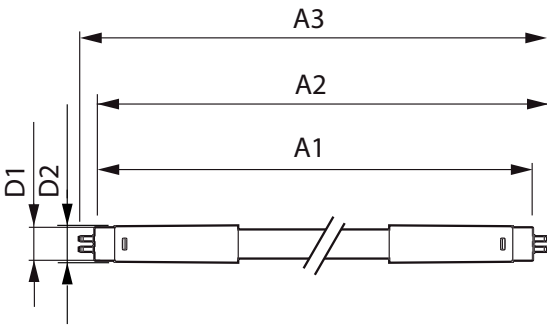

MASTER LEDtube InstantFit HF T5

Mechanical and Housing

Lamp Finish	Frosted
Bulb material	Plastic
Product length	1500 mm

Approval and Application

Energy efficiency label (EEL)	A++
Energy-saving product	Yes
Approval marks	RoHS compliance CE marking KEMA Keur certificate
Energy consumption kWh/1,000 hours	42 kWh

Product Data

Full product code	871869670603900
Order product name	Master LEDtube HF 1500mm UO 36W 840 T5
EAN/UPC – product	8718696706039
Order code	929001346202
SAP numerator – quantity per pack	1
Numerator – packs per outer box	10
Material no. (12 NC)	929001346202
SAP net weight (piece)	0.170 kg

Dimensional drawing

TLED 230V 37-80W 5600lm 160D 4000K G5 ND

Product	D1	D2	A1	A2	A3
Master LEDtube HF 1500mm UO 36W 840 T5	15.2 mm	21 mm	1447.8 mm	1454.9 mm	1462 mm

Photometric data

LEDtube 1500mm 36W G5 840 5600lm