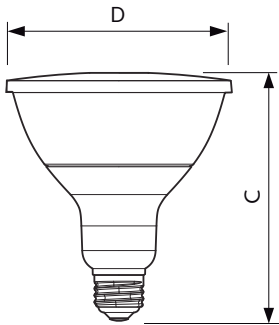

Essential LEDspot PAR

Energy consumption kWh/1,000 hours	10 kWh
Product Data	
Full product code	871869672867300
Order product name	Essential LED 10-80W PAR38 827 25D
EAN/UPC – product	8718696728673
Order code	929001322708

SAP numerator – quantity per pack	1
Numerator – packs per outer box	6
Material no. (12 NC)	929001322708
SAP net weight (piece)	0.385 kg

Dimensional drawing

PAR38 220-240V 11-60W 2700K E27 D

Product	D	C
Essential LED 10-80W PAR38 827 25D	122 mm	134 mm

Photometric data