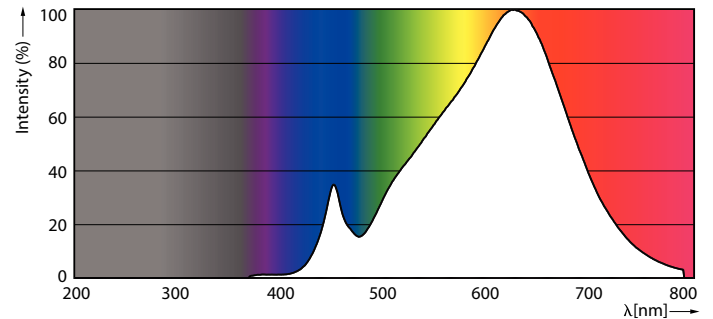

MASTER LEDspot PAR 100W E27 827 25D