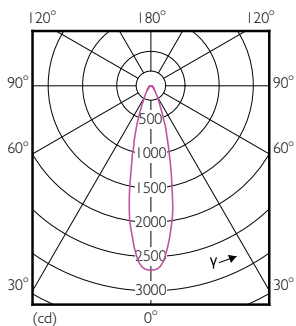

### Product data

General Information	
Cap base	E27 [ E27]
EU RoHS compliant	Yes
Nominal lifetime (nom.)	15000 h
Switching cycle	25,000X
Technical type	10-80W
Light Technical	
Colour Code	827 [ CCT of 2,700 K]
Beam Angle (Nom)	25 °
Lamp Luminous Flux 25°C EL (Nom)	900 lm
Luminous intensity (nom.)	1800 cd
Colour Designation	Warm white (WW)
Colour Temperature, horizontal (Nom)	2700 K
Lamp Luminous Efficacy EM (Nom)	90.00 lm/W
Colour consistency	<6
Colour Rendering Index,horiz (Nom)	80
LLMF at end of nominal lifetime (nom.)	70 %

## Dimensional drawing

PAR38 220-240V 11-60W 2700K E27 D

Product	D	C
Essential LED 10-80W PAR38 827 25D	122 mm	134 mm

## Photometric data

MASTER LEDspot PAR 60W E27 827 25D

MASTER LEDspot PAR 100W E27 827 25D

MASTER LEDspot PAR 60W E27 827 25D