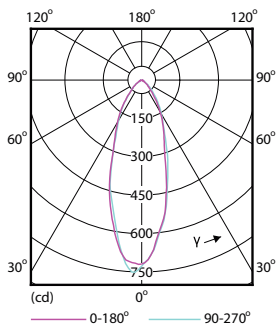

CorePro LEDspotMV 50W GU10 830 36D CLA