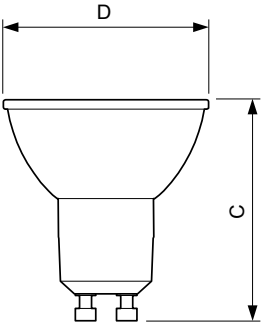

Classic LEDspotMV

Order code	929001218108
SAP numerator – quantity per pack	1
Numerator – packs per outer box	10
Material no. (12 NC)	929001218108

SAP net weight (piece)	0.038 kg

Dimensional drawing

GU10 230V 4W-35W 260lm 100D 2700K GU10ND

Product	D	C
Essential LED 4.6-50W GU10 830 36D	50 mm	54 mm