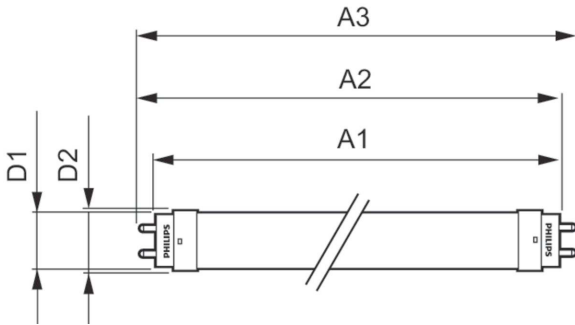

Product data

General Information		Power factor (nom.)	
Cap base	G13 [Medium Bi-Pin Fluorescent]		0.5
EU RoHS compliant	Yes	Voltage (Nom)	220–240 V
Nominal lifetime (nom.)	15000 h	Temperature	
Switching cycle	50,000X	T-ambient (max.)	45 °C
		T-ambient (min.)	-20 °C
		T storage (max.)	65 °C
		T storage (min.)	-40 °C
		T-Case maximum (nom.)	60 °C
Light Technical		Controls and Dimming	
Colour Code	740 [CCT of 4,000 K]	Dimmable	No
Beam Angle (Nom)	240 °	Mechanical and Housing	
Lamp Luminous Flux 25°C EL (Nom)	800 lm	Product length	600 mm
Colour Designation	Cool White (CW)	Approval and Application	
Colour Temperature, horizontal (Nom)	4000 K	Energy efficiency label (EEL)	A+
Lamp Luminous Efficacy EM (Nom)	100.00 lm/W	Energy-saving product	Yes
Colour consistency	<7	Suitable for accent lighting	No
Colour Rendering Index,horiz (Nom)	73	Approval marks	RoHS compliance KEMA Keur certificate
LLMF at end of nominal lifetime (nom.)	70 %		
Operating and Electrical			
Input frequency	50 to 60 Hz		
Power (Rated) (Nom)	8 W		
Starting time (nom.)	0.5 s		
Warm-up time to 60% light (nom.)	0.5 s		

Ecofit Ledtubes T8

Energy consumption kWh/1,000 hours	8 kWh
Product Data	
Full product code	871869652505000
Order product name	LEDtube 600mm 8W 740 T8 AP C G
EAN/UPC – product	8718696525050
Order code	929001184708

SAP numerator – quantity per pack	1
Numerator – packs per outer box	10
Material no. (12 NC)	929001184708
SAP net weight (piece)	0.124 kg

Dimensional drawing

TLED 600mm 2ft T8 8W-18W 4000K G13 ND

Product	D1	D2	A1	A2	A3	C	D
LEDtube 600mm	25.68	28	588.5	595.5	602.5	602.5	27.8
8W 740 T8 AP C	mm	mm	mm	mm	mm	mm	mm
G							

Photometric data

LEDtube 600mm 8W 740 T8 CN I G

LEDtube 600mm 8W 765 T8 CN I G

LEDtube 600mm 8W G13 T8 740 800lm AP C G

Ecofit Ledtubes T8

Lifetime

LEDtube 16W G13 740 T8 AP I G

LEDtube 16W G13 740 T8 AP I G