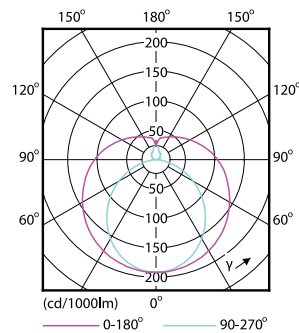

Product data

General Information		Power factor (nom.)	
Cap base	G13 [Medium Bi-Pin Fluorescent]		0.5
EU RoHS compliant	Yes	Voltage (Nom)	220–240 V
Nominal lifetime (nom.)	15000 h	Temperature	
Switching cycle	50,000X	T-ambient (max.)	45 °C
		T-ambient (min.)	-20 °C
		T storage (max.)	65 °C
		T storage (min.)	-40 °C
		T-Case maximum (nom.)	60 °C
Light Technical		Controls and Dimming	
Colour Code	740 [CCT of 4,000 K]	Dimmable	No
Beam Angle (Nom)	240 °	Mechanical and Housing	
Lamp Luminous Flux 25°C EL (Nom)	800 lm	Product length	600 mm
Colour Designation	Cool White (CW)	Approval and Application	
Colour Temperature, horizontal (Nom)	4000 K	Energy efficiency label (EEL)	A+
Lamp Luminous Efficacy EM (Nom)	100.00 lm/W	Energy-saving product	Yes
Colour consistency	<7	Suitable for accent lighting	No
Colour Rendering Index,horiz (Nom)	73	Approval marks	RoHS compliance KEMA Keur certificate
LLMF at end of nominal lifetime (nom.)	70 %		
Operating and Electrical			
Input frequency	50 to 60 Hz		
Power (Rated) (Nom)	8 W		
Starting time (nom.)	0.5 s		
Warm-up time to 60% light (nom.)	0.5 s		

SAP numerator – quantity per pack	1
Numerator – packs per outer box	10
Material no. (12 NC)	929001184708
SAP net weight (piece)	0.124 kg

Dimensional drawing

TLED 600mm 2ft T8 8W-18W 4000K G13 ND

Product	D1	D2	A1	A2	A3	C	D
LEDtube 600mm	25.68	28	588.5	595.5	602.5	602.5	27.8
8W 740 T8 AP C	mm	mm	mm	mm	mm	mm	mm
G							

Photometric data

LEDtube 600mm 8W 740 T8 CN I G

LEDtube 600mm 8W 765 T8 CN I G

LEDtube 600mm 8W G13 T8 740 800lm AP C G

Ecofit Ledtubes T8

Lifetime

LEDtube 16W G13 740 T8 AP I G

LEDtube 16W G13 740 T8 AP I G