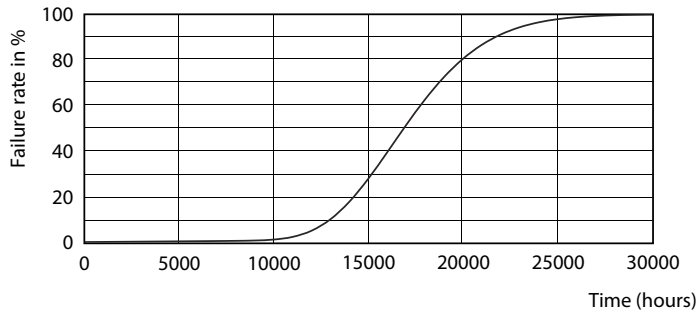

Product data

General Information		Power factor (nom.)	
Cap base	G13 [Medium Bi-Pin Fluorescent]		0.5
EU RoHS compliant	Yes	Voltage (Nom)	220–240 V
Nominal lifetime (nom.)	15000 h	Temperature	
Switching cycle	50,000X	T-ambient (max.)	45 °C
		T-ambient (min.)	-20 °C
		T storage (max.)	65 °C
		T storage (min.)	-40 °C
		T-Case maximum (nom.)	60 °C
Light Technical		Controls and Dimming	
Colour Code	740 [CCT of 4,000 K]	Dimmable	No
Beam Angle (Nom)	240 °	Mechanical and Housing	
Lamp Luminous Flux 25°C EL (Nom)	800 lm	Product length	600 mm
Colour Designation	Cool White (CW)	Approval and Application	
Colour Temperature, horizontal (Nom)	4000 K	Energy efficiency label (EEL)	A+
Lamp Luminous Efficacy EM (Nom)	100.00 lm/W	Energy-saving product	Yes
Colour consistency	<7	Suitable for accent lighting	No
Colour Rendering Index,horiz (Nom)	73	Approval marks	RoHS compliance KEMA Keur certificate
LLMF at end of nominal lifetime (nom.)	70 %		
Operating and Electrical			
Input frequency	50 to 60 Hz		
Power (Rated) (Nom)	8 W		
Starting time (nom.)	0.5 s		
Warm-up time to 60% light (nom.)	0.5 s		

Photometric data

LEDtube 600mm 8W 740 T8 CN I G

LEDtube 600mm 8W 765 T8 CN I G

LEDtube 600mm 8W G13 T8 740 800lm AP C G

Ecofit Ledtubes T8

Lifetime

LEDtube 16W G13 740 T8 AP I G

LEDtube 16W G13 740 T8 AP I G