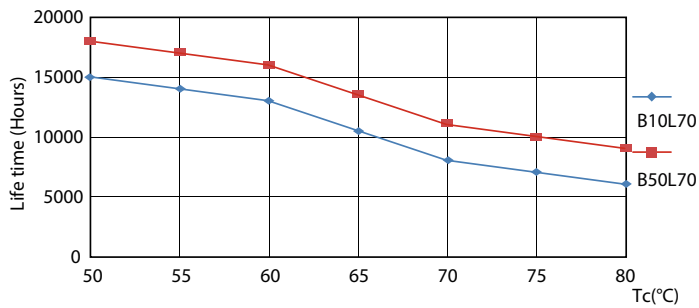

Product data

General Information		Power factor (nom.)	
Cap base	G13 [Medium Bi-Pin Fluorescent]		0.5
EU RoHS compliant	Yes	Voltage (Nom)	220–240 V
Nominal lifetime (nom.)	15000 h	Temperature	
Switching cycle	50,000X	T-ambient (max.)	45 °C
		T-ambient (min.)	-20 °C
		T storage (max.)	65 °C
		T storage (min.)	-40 °C
		T-Case maximum (nom.)	60 °C
Light Technical		Controls and Dimming	
Colour Code	740 [CCT of 4,000 K]	Dimmable	No
Beam Angle (Nom)	240 °	Mechanical and Housing	
Lamp Luminous Flux 25°C EL (Nom)	800 lm	Product length	600 mm
Colour Designation	Cool White (CW)	Approval and Application	
Colour Temperature, horizontal (Nom)	4000 K	Energy efficiency label (EEL)	A+
Lamp Luminous Efficacy EM (Nom)	100.00 lm/W	Energy-saving product	Yes
Colour consistency	<7	Suitable for accent lighting	No
Colour Rendering Index,horiz (Nom)	73	Approval marks	RoHS compliance KEMA Keur certificate
LLMF at end of nominal lifetime (nom.)	70 %		
Operating and Electrical			
Input frequency	50 to 60 Hz		
Power (Rated) (Nom)	8 W		
Starting time (nom.)	0.5 s		
Warm-up time to 60% light (nom.)	0.5 s		

Photometric data

LEDtube 600mm 8W 740 T8 CN I G

LEDtube 600mm 8W 765 T8 CN I G

LEDtube 600mm 8W G13 T8 740 800lm AP C G

Ecofit Ledtubes T8

Lifetime

LEDtube 16W G13 740 T8 AP I G

LEDtube 16W G13 740 T8 AP I G