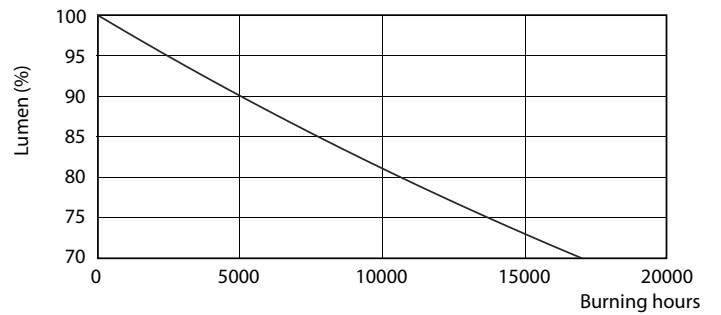

Product data

General Information		Power factor (nom.)	
Cap base	G13 [Medium Bi-Pin Fluorescent]		0.5
EU RoHS compliant	Yes	Voltage (Nom)	220–240 V
Nominal lifetime (nom.)	15000 h	Temperature	
Switching cycle	50,000X	T-ambient (max.)	45 °C
		T-ambient (min.)	-20 °C
		T storage (max.)	65 °C
		T storage (min.)	-40 °C
		T-Case maximum (nom.)	60 °C
Light Technical		Controls and Dimming	
Colour Code	740 [CCT of 4,000 K]	Dimmable	No
Beam Angle (Nom)	240 °	Mechanical and Housing	
Lamp Luminous Flux 25°C EL (Nom)	800 lm	Product length	600 mm
Colour Designation	Cool White (CW)	Approval and Application	
Colour Temperature, horizontal (Nom)	4000 K	Energy efficiency label (EEL)	A+
Lamp Luminous Efficacy EM (Nom)	100.00 lm/W	Energy-saving product	Yes
Colour consistency	<7	Suitable for accent lighting	No
Colour Rendering Index,horiz (Nom)	73	Approval marks	RoHS compliance KEMA Keur certificate
LLMF at end of nominal lifetime (nom.)	70 %		
Operating and Electrical			
Input frequency	50 to 60 Hz		
Power (Rated) (Nom)	8 W		
Starting time (nom.)	0.5 s		
Warm-up time to 60% light (nom.)	0.5 s		

Photometric data

LEDtube 600mm 8W 740 T8 CN I G

LEDtube 600mm 8W 765 T8 CN I G

LEDtube 600mm 8W G13 T8 740 800lm AP C G

Ecofit Ledtubes T8

Lifetime

LEDtube 16W G13 740 T8 AP I G

LEDtube 16W G13 740 T8 AP I G