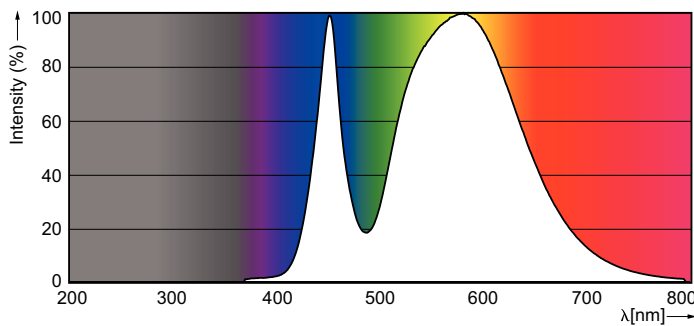

Product data

General Information		Power factor (nom.)	
Cap base	G13 [Medium Bi-Pin Fluorescent]		0.5
EU RoHS compliant	Yes	Voltage (Nom)	220–240 V
Nominal lifetime (nom.)	15000 h	Temperature	
Switching cycle	50,000X	T-ambient (max.)	45 °C
		T-ambient (min.)	-20 °C
		T storage (max.)	65 °C
		T storage (min.)	-40 °C
		T-Case maximum (nom.)	60 °C
Light Technical		Controls and Dimming	
Colour Code	740 [CCT of 4,000 K]	Dimmable	No
Beam Angle (Nom)	240 °	Mechanical and Housing	
Lamp Luminous Flux 25°C EL (Nom)	800 lm	Product length	600 mm
Colour Designation	Cool White (CW)	Approval and Application	
Colour Temperature, horizontal (Nom)	4000 K	Energy efficiency label (EEL)	A+
Lamp Luminous Efficacy EM (Nom)	100.00 lm/W	Energy-saving product	Yes
Colour consistency	<7	Suitable for accent lighting	No
Colour Rendering Index,horiz (Nom)	73	Approval marks	RoHS compliance KEMA Keur certificate
LLMF at end of nominal lifetime (nom.)	70 %		
Operating and Electrical			
Input frequency	50 to 60 Hz		
Power (Rated) (Nom)	8 W		
Starting time (nom.)	0.5 s		
Warm-up time to 60% light (nom.)	0.5 s		

Photometric data

LEDtube 600mm 8W 740 T8 CN I G

LEDtube 600mm 8W 765 T8 CN I G

LEDtube 600mm 8W G13 T8 740 800lm AP C G

Ecofit Ledtubes T8

Lifetime

LEDtube 16W G13 740 T8 AP I G

LEDtube 16W G13 740 T8 AP I G