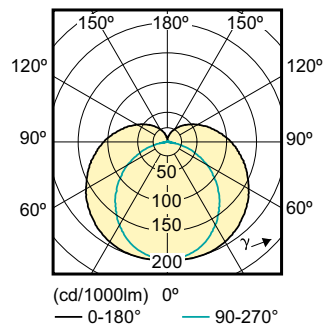

Product data

General Information	
Cap base	G5 [G5]
Nominal lifetime (nom.)	40000 h
Switching cycle	50000X
Light Technical	
Colour Code	865 [CCT of 6,500 K]
Beam Angle (Nom)	160 °
Lamp Luminous Flux 25°C EL (Nom)	800 lm
Colour Temperature, horizontal (Nom)	6500 K
Colour consistency	<6
Colour Rendering Index,horiz (Nom)	83
LLMF at end of nominal lifetime (nom.)	70 %
Operating and Electrical	
Input frequency	50 to 60 Hz
Power (Rated) (Nom)	7.5 W
Starting time (nom.)	0.5 s
Warm-up time to 60% light (nom.)	0.5 s
Power factor (nom.)	0.9

Order code	929001155010
Numerator – quantity per pack	1
Numerator – packs per outer box	20
Material no. (12NC)	929001155010
Net weight (piece)	0.076 kg

Dimensional drawing

TLED T5 19V 7.5W-14W 800lm160D 6500K G5

Product	D1	D2	A1	A2	A3
MASTER LEDtube 600mm 7.5W865 G5 I	15.8 mm	21.0 mm	548.0 mm	555.0 mm	562.0 mm

Photometric data

LED Lamps, LEDtubes, MASTER LEDtube 600mm 7.5W 6500K G5 I

LED Lamps, LEDtubes, MASTER LEDtube 600mm 7.5W 6500K G5 I