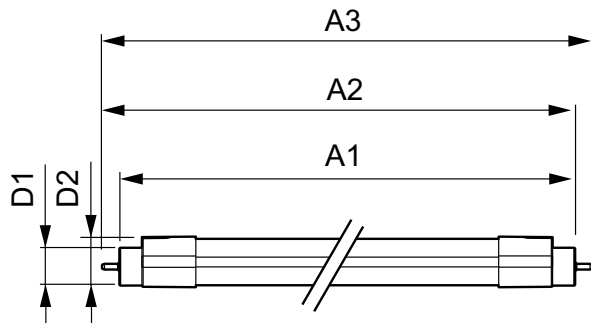

Product data

General Information	
Cap base	G5 [G5]
Nominal lifetime (nom.)	40000 h
Switching cycle	50000X
Light Technical	
Colour Code	865 [CCT of 6,500 K]
Beam Angle (Nom)	160 °
Lamp Luminous Flux 25°C EL (Nom)	800 lm
Colour Temperature, horizontal (Nom)	6500 K
Colour consistency	<6
Colour Rendering Index,horiz (Nom)	83
LLMF at end of nominal lifetime (nom.)	70 %
Operating and Electrical	
Input frequency	50 to 60 Hz
Power (Rated) (Nom)	7.5 W
Starting time (nom.)	0.5 s
Warm-up time to 60% light (nom.)	0.5 s
Power factor (nom.)	0.9

Essential LED tubes T5 Mains

Approval marks	RoHS compliance KEMA Keur certificate CE marking
Energy Consumption kWh/1000 h	9 kWh
Product Data	
Full product code	694793910976000
Order product name	MASTER LEDtube 600mm 7.5W865 G5 I
EAN/UPC – product	6947939109760

Order code	929001155010
Numerator – quantity per pack	1
Numerator – packs per outer box	20
Material no. (12NC)	929001155010
Net weight (piece)	0.076 kg

Dimensional drawing

TLED T5 19V 7.5W-14W 800lm160D 6500K G5

Product	D1	D2	A1	A2	A3
MASTER LEDtube 600mm 7.5W865 G5 I	15.8 mm	21.0 mm	548.0 mm	555.0 mm	562.0 mm

Photometric data

LED Lamps, LEDtubes, MASTER LEDtube 600mm 7.5W 6500K G5 I

LED Lamps, LEDtubes, MASTER LEDtube 600mm 7.5W 6500K G5 I