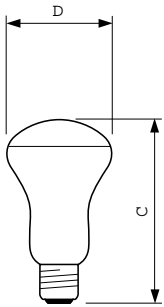

CLASSICTONE Superlux

CLASSICTONE 100W E27 220-240V E60 W-W 1CT/5X10F

Mushroom-shaped (E-shaped) lamps in various diameters

Product data

General Information	
Cap base	E27 [E27]
Burning Position	UNIVERSAL [Any/Universal]
Nominal lifetime (nom.)	1000 h
Light Technical	
Lamp Luminous Flux 25°C EL (Nom)	1280 lm
Colour Rendering Index,horiz (Nom)	100
Operating and Electrical	
Power (Rated) (Nom)	100 W
Voltage (Nom)	220-240 V
Controls and Dimming	
Dimmable	Yes
Mechanical and Housing	
Lamp Finish	White Window

Approval and Application	
Energy efficiency label (EEL)	E
Product Data	
Full product code	871829112459700
Order product name	CLASSICTONE 100W E27 220-240V E60 W-W 1CT/ 5X10F
EAN/UPC – product	8711500226310
Order code	920246243301
SAP numerator – quantity per pack	1
Numerator – packs per outer box	50
SAP material	920246243301
SAP net weight (piece)	0.028 kg

CLASSICTONE Superlux

Dimensional drawing

Product	D	C (max)
CLASSICTONE 100W E27 220-240V E60 W-W 1CT/5X10F	60 mm	104 mm

SUPERLUX 100W E27 220-240V E60 W-W