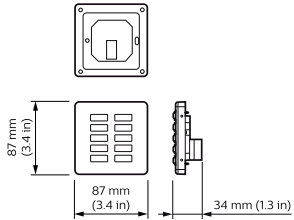

Dynalite User Interface

Dimensional drawing

Dynalite User Interfaces