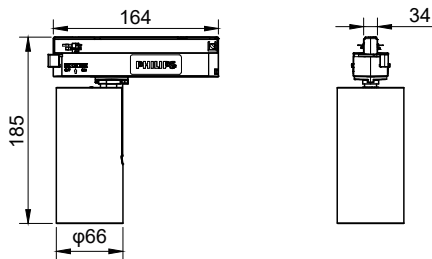

Truefashion Projector GCGM

Mechanical and Housing

Housing material	Aluminium
Reflector material	-
Optic material	Polymethyl methacrylate
Optical cover/lens material	Polymethyl methacrylate
Fixation material	Aluminium
Optical cover/lens finish	Clear
Overall length	164 mm
Overall height	185 mm
Overall diameter	66 mm
Colour	Black

Approval and Application

Ingress protection code	IP20 [Finger-protected]
Mech. impact protection code	-

Initial Performance (IEC Compliant)

Initial luminous flux (system flux)	2051.05 lm
Luminous flux tolerance	+/-10%
Initial LED luminaire efficacy	92.2 lm/W
Lamp colour temperature	3000 K
Colour Rendering Index	>80
Initial chromaticity	(0.434, 0.403) SDCM<3
Initial input power	22.3 W

Power consumption tolerance	+/-10%

Over Time Performance (IEC Compliant)

Median useful life L70B50	50000 h
Median useful life L80B50	50000 h
Median useful life L90B50	32600 h

Application Conditions

Ambient temperature range	-20 to +35 °C
Maximum dimming level	Not applicable
Suitable for random switching	No

Product Data

Full product code	911401562261
Order product name	ST700T LED20 830 PSU NB 1C BK
Order code	911401562261
SAP numerator – quantity per pack	1
Numerator – packs per outer box	1
Material no. (12 NC)	911401562261
SAP net weight (piece)	0.450 kg

Dimensional drawing

ST700T Truefashion Projector GCGM