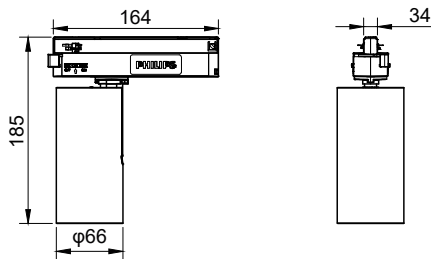

Truefashion Projector GCGM

Mechanical and Housing

Housing material	Aluminium
Reflector material	-
Optic material	Polymethyl methacrylate
Optical cover/lens material	Polymethyl methacrylate
Fixation material	Aluminium
Optical cover/lens finish	Clear
Overall length	164 mm
Overall height	185 mm
Overall diameter	66 mm
Colour	Black

Approval and Application

Ingress protection code	IP20 [Finger-protected]
Mech. impact protection code	-

Initial Performance (IEC Compliant)

Initial luminous flux (system flux)	1146.65 lm
Luminous flux tolerance	+/-10%
Initial LED luminaire efficacy	107.3 lm/W
Lamp colour temperature	3000 K
Colour Rendering Index	>80
Initial chromaticity	(0.434, 0.403) SDCM<3
Initial input power	10.7 W

Power consumption tolerance	+/-10%

Over Time Performance (IEC Compliant)

Median useful life L70B50	50000 h
Median useful life L80B50	50000 h
Median useful life L90B50	32600 h

Application Conditions

Ambient temperature range	-20 to +35 °C
Maximum dimming level	Not applicable
Suitable for random switching	No

Product Data

Full product code	911401561861
Order product name	ST700T LED10 830 PSU MB 1C BK
Order code	911401561861
SAP numerator – quantity per pack	1
Numerator – packs per outer box	1
Material no. (12 NC)	911401561861
SAP net weight (piece)	0.450 kg

Dimensional drawing

ST700T Truefashion Projector GCGM