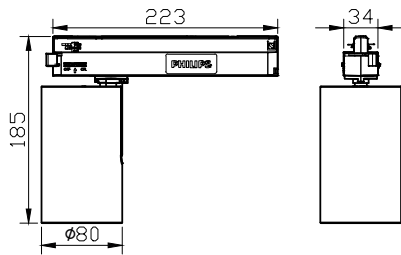

Truefashion Projector GCGM

Mechanical and Housing

Housing material	Aluminium
Reflector material	-
Optic material	Polymethyl methacrylate
Optical cover/lens material	Polymethyl methacrylate
Fixation material	Aluminium
Optical cover/lens finish	Clear
Overall length	223 mm
Overall height	185 mm
Overall diameter	80 mm
Colour	Black

Approval and Application

Ingress protection code	IP20 [Finger-protected]
Mech. impact protection code	-

Initial Performance (IEC Compliant)

Initial luminous flux	3125.52 lm
Luminous flux tolerance	+/-10%
Initial LED luminaire efficacy	71.4 lm/W
Lamp colour temperature	3000 K
Colour Rendering Index	>90
Initial chromaticity	(0.422, 0.386) SDCM<3
Initial input power	43.8 W

Power consumption tolerance	+/-10%

Over Time Performance (IEC Compliant)

Median useful life L70B50	50000 h
Median useful life L80B50	38700 h
Median useful life L90B50	18200 h

Application Conditions

Ambient temperature range	-20 to +35 °C
Maximum dimming level	Not applicable
Suitable for random switching	No

Product Data

Full product code	911401547961
Order product name	ST700T LED40 930PC PSU WB 1C BK
Order code	911401547961
SAP numerator – quantity per pack	1
Numerator – packs per outer box	1
SAP material	911401547961
SAP net weight (piece)	0.599 kg

Dimensional drawing

ST700T Truefashion Projector GCGM