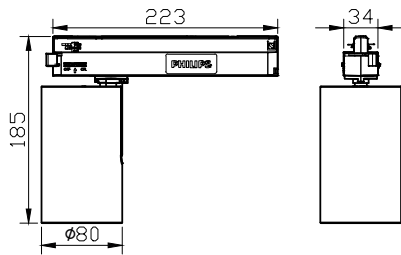

Truefashion Projector GCGM

Mechanical and Housing

Housing material	Aluminium
Reflector material	-
Optic material	Polymethyl methacrylate
Optical cover/lens material	Polymethyl methacrylate
Fixation material	Aluminium
Optical cover/lens finish	Clear
Overall length	223 mm
Overall height	185 mm
Overall diameter	80 mm
Colour	White

Approval and Application

Ingress protection code	IP20 [Finger-protected]
Mech. impact protection code	-

Initial Performance (IEC Compliant)

Initial luminous flux	3125.52 lm
Luminous flux tolerance	+/-10%
Initial LED luminaire efficacy	71.4 lm/W
Lamp colour temperature	3000 K
Colour Rendering Index	>90
Initial chromaticity	(0.422, 0.386) SDCM<3
Initial input power	43.8 W

Power consumption tolerance	+/-10%

Over Time Performance (IEC Compliant)

Median useful life L70B50	50000 h
Median useful life L80B50	38700 h
Median useful life L90B50	18200 h

Application Conditions

Ambient temperature range	-20 to +35 °C
Maximum dimming level	Not applicable
Suitable for random switching	No

Product Data

Full product code	911401547761
Order product name	ST700T LED40 930PC PSU WB 1C WH
Order code	911401547761
SAP numerator – quantity per pack	1
Numerator – packs per outer box	1
SAP material	911401547761
SAP net weight (piece)	0.599 kg

Dimensional drawing

ST700T Truefashion Projector GCGM