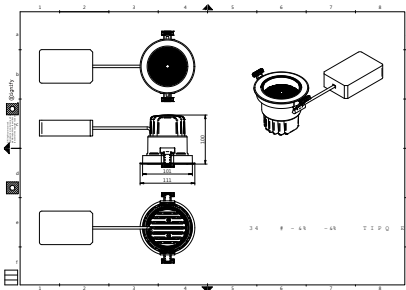

Warnings and Safety

- 3 years

Product data

General Information		Controls and Dimming	
Lamp colour code	930 warm white	Dimmable	No
Optical cover/lens type	Lens	Mechanical and Housing	
Control interface	-	Housing material	Aluminium
Protection class IEC	Safety class II (II)	Optical cover/lens material	Polymethyl methacrylate
CE mark	CE mark	Optical cover/lens finish	-
Number of products on MCB (16 A type B)	1	Overall height	100 mm
LED engine type	LED	Overall diameter	111 mm
Operating and Electrical		Colour	Black
Input Voltage	220 to 240 V	Approval and Application	
Input frequency	50 or 60 Hz	Ingress protection code	IP20 [Finger-protected]
Power factor (min.)	0.95	Mech. impact protection code	-

Application Conditions

Ambient temperature range	-15 to +35 °C
---------------------------	---------------

Product Data

Full product code	911401521171
Order product name	RS700B LED30 930PW PSU MB BK
Order code	911401521171
SAP numerator – quantity per pack	1
Numerator – packs per outer box	1
Material no. (12 NC)	911401521171
SAP net weight (piece)	0.630 kg

Dimensional drawing

Spotlight/ projector LED