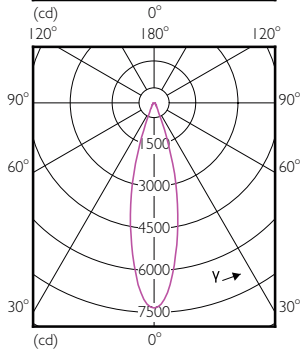

MASTER LEDspot PAR High Lumen

Order Code	Full Product Name	T-Case Maximum (Nom)
929001354808	Master LED PAR30L 32W 30D 840	79 °C
929001354908	Master LED PAR30L 32W 30D 857	79 °C
929001374308	Master LED PAR30L 40W 15D 827	90 °C
929001374408	Master LED PAR30L 40W 15D 830	90 °C
929001374508	Master LED PAR30L 40W 15D 840	90 °C
929001374608	Master LED PAR30L 40W 15D 857	90 °C
929001374708	Master LED PAR30L 40W 30D 827	90 °C
929001374808	Master LED PAR30L 40W 30D 830	90 °C
929001374908	Master LED PAR30L 40W 30D 840	90 °C
929001375008	Master LED PAR30L 40W 30D 857	90 °C