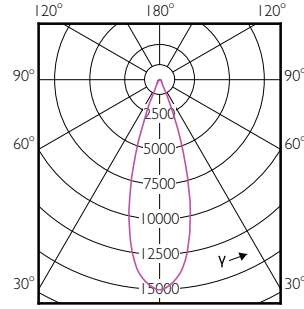

MASTER LEDspot PAR High Lumen