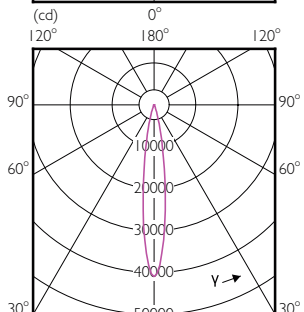

MASTER LEDspot PAR High Lumen