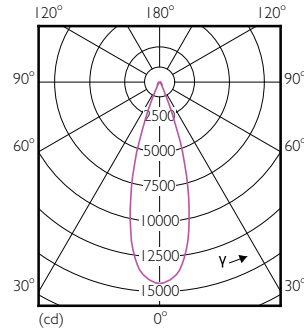

MASTER LEDspot PAR High Lumen