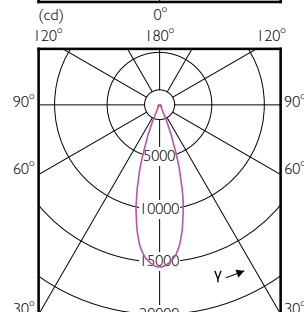

MASTER LEDspot PAR High Lumen