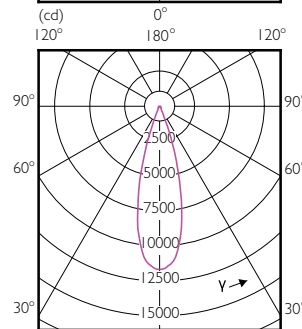

MASTER LEDspot PAR High Lumen

Order Code	Full Product Name	T-Case Maximum (Nom)
929001354808	Master LED PAR30L 32W 30D 840	79 °C
929001354908	Master LED PAR30L 32W 30D 857	79 °C
929001374308	Master LED PAR30L 40W 15D 827	90 °C
929001374408	Master LED PAR30L 40W 15D 830	90 °C
929001374508	Master LED PAR30L 40W 15D 840	90 °C
929001374608	Master LED PAR30L 40W 15D 857	90 °C
929001374708	Master LED PAR30L 40W 30D 827	90 °C
929001374808	Master LED PAR30L 40W 30D 830	90 °C
929001374908	Master LED PAR30L 40W 30D 840	90 °C
929001375008	Master LED PAR30L 40W 30D 857	90 °C