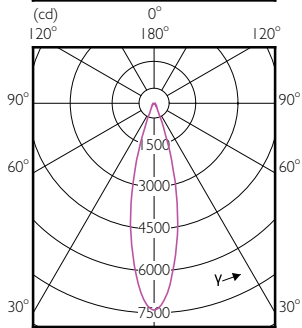

MASTER LEDspot PAR High Lumen

Order Code	Full Product Name	T-Case Maximum (Nom)
929001354808	Master LED PAR30L 32W 30D 840	79 °C
929001354908	Master LED PAR30L 32W 30D 857	79 °C
929001374308	Master LED PAR30L 40W 15D 827	90 °C
929001374408	Master LED PAR30L 40W 15D 830	90 °C
929001374508	Master LED PAR30L 40W 15D 840	90 °C
929001374608	Master LED PAR30L 40W 15D 857	90 °C
929001374708	Master LED PAR30L 40W 30D 827	90 °C
929001374808	Master LED PAR30L 40W 30D 830	90 °C
929001374908	Master LED PAR30L 40W 30D 840	90 °C
929001375008	Master LED PAR30L 40W 30D 857	90 °C