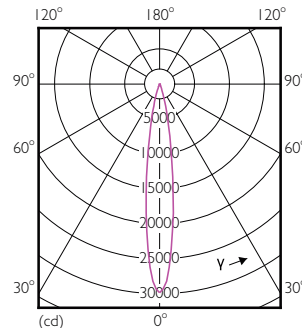

MASTER LEDspot PAR High Lumen

Order Code	Full Product Name	T-Case Maximum (Nom)
929001354808	Master LED PAR30L 32W 30D 840	79 °C
929001354908	Master LED PAR30L 32W 30D 857	79 °C
929001374308	Master LED PAR30L 40W 15D 827	90 °C
929001374408	Master LED PAR30L 40W 15D 830	90 °C
929001374508	Master LED PAR30L 40W 15D 840	90 °C
929001374608	Master LED PAR30L 40W 15D 857	90 °C
929001374708	Master LED PAR30L 40W 30D 827	90 °C
929001374808	Master LED PAR30L 40W 30D 830	90 °C
929001374908	Master LED PAR30L 40W 30D 840	90 °C
929001375008	Master LED PAR30L 40W 30D 857	90 °C