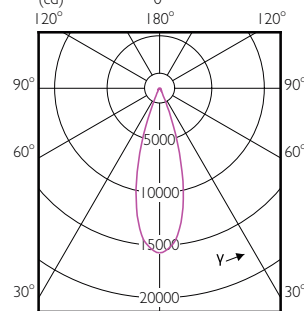

MASTER LEDspot PAR High Lumen