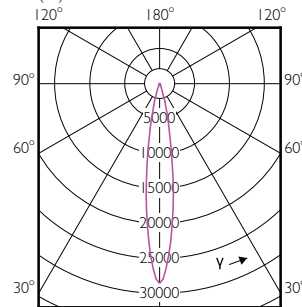

MASTER LEDspot PAR High Lumen

Order Code	Full Product Name	T-Case Maximum (Nom)
929001354808	Master LED PAR30L 32W 30D 840	79 °C
929001354908	Master LED PAR30L 32W 30D 857	79 °C
929001374308	Master LED PAR30L 40W 15D 827	90 °C
929001374408	Master LED PAR30L 40W 15D 830	90 °C
929001374508	Master LED PAR30L 40W 15D 840	90 °C
929001374608	Master LED PAR30L 40W 15D 857	90 °C
929001374708	Master LED PAR30L 40W 30D 827	90 °C
929001374808	Master LED PAR30L 40W 30D 830	90 °C
929001374908	Master LED PAR30L 40W 30D 840	90 °C
929001375008	Master LED PAR30L 40W 30D 857	90 °C