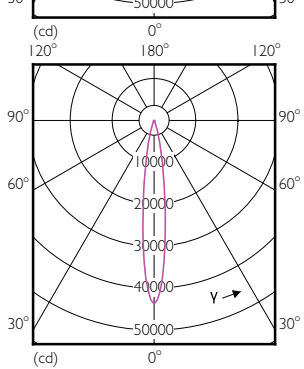

MASTER LEDspot PAR High Lumen