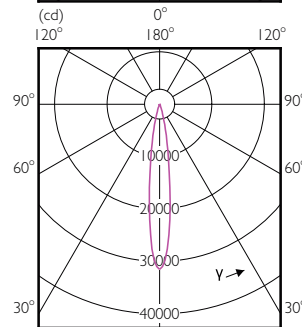

MASTER LEDspot PAR High Lumen

Order Code	Full Product Name	T-Case Maximum (Nom)
929001354808	Master LED PAR30L 32W 30D 840	79 °C
929001354908	Master LED PAR30L 32W 30D 857	79 °C
929001374308	Master LED PAR30L 40W 15D 827	90 °C
929001374408	Master LED PAR30L 40W 15D 830	90 °C
929001374508	Master LED PAR30L 40W 15D 840	90 °C
929001374608	Master LED PAR30L 40W 15D 857	90 °C
929001374708	Master LED PAR30L 40W 30D 827	90 °C
929001374808	Master LED PAR30L 40W 30D 830	90 °C
929001374908	Master LED PAR30L 40W 30D 840	90 °C
929001375008	Master LED PAR30L 40W 30D 857	90 °C