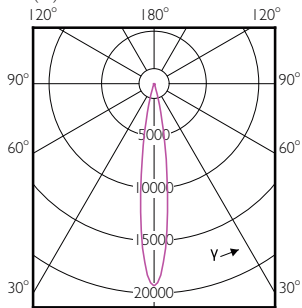

MASTER LEDspot PAR High Lumen

Order Code	Full Product Name	T-Case Maximum (Nom)
929001354808	Master LED PAR30L 32W 30D 840	79 °C
929001354908	Master LED PAR30L 32W 30D 857	79 °C
929001374308	Master LED PAR30L 40W 15D 827	90 °C
929001374408	Master LED PAR30L 40W 15D 830	90 °C
929001374508	Master LED PAR30L 40W 15D 840	90 °C
929001374608	Master LED PAR30L 40W 15D 857	90 °C
929001374708	Master LED PAR30L 40W 30D 827	90 °C
929001374808	Master LED PAR30L 40W 30D 830	90 °C
929001374908	Master LED PAR30L 40W 30D 840	90 °C
929001375008	Master LED PAR30L 40W 30D 857	90 °C