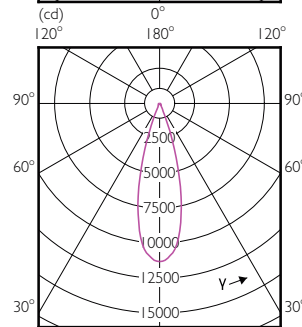

MASTER LEDspot PAR High Lumen

Order Code	Full Product Name	T-Case Maximum (Nom)
929001354808	Master LED PAR30L 32W 30D 840	79 °C
929001354908	Master LED PAR30L 32W 30D 857	79 °C
929001374308	Master LED PAR30L 40W 15D 827	90 °C
929001374408	Master LED PAR30L 40W 15D 830	90 °C
929001374508	Master LED PAR30L 40W 15D 840	90 °C
929001374608	Master LED PAR30L 40W 15D 857	90 °C
929001374708	Master LED PAR30L 40W 30D 827	90 °C
929001374808	Master LED PAR30L 40W 30D 830	90 °C
929001374908	Master LED PAR30L 40W 30D 840	90 °C
929001375008	Master LED PAR30L 40W 30D 857	90 °C