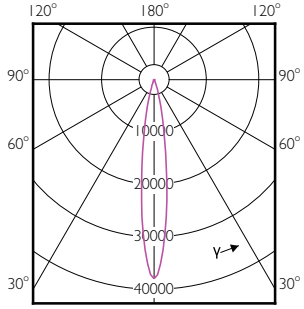

MASTER LEDspot PAR High Lumen