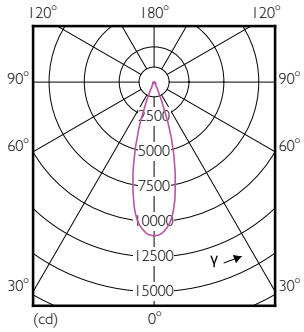

MASTER LEDspot PAR High Lumen