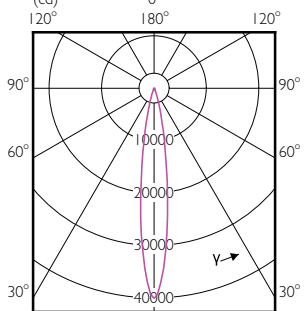

MASTER LEDspot PAR High Lumen