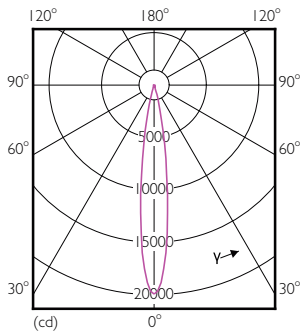

MASTER LEDspot PAR High Lumen

Order Code	Full Product Name	T-Case Maximum (Nom)
929001354808	Master LED PAR30L 32W 30D 840	79 °C
929001354908	Master LED PAR30L 32W 30D 857	79 °C
929001374308	Master LED PAR30L 40W 15D 827	90 °C
929001374408	Master LED PAR30L 40W 15D 830	90 °C
929001374508	Master LED PAR30L 40W 15D 840	90 °C
929001374608	Master LED PAR30L 40W 15D 857	90 °C
929001374708	Master LED PAR30L 40W 30D 827	90 °C
929001374808	Master LED PAR30L 40W 30D 830	90 °C
929001374908	Master LED PAR30L 40W 30D 840	90 °C
929001375008	Master LED PAR30L 40W 30D 857	90 °C