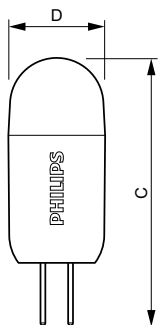

Application

- Hotels, restaurants, bars, cafés
- Lobbies, corridors, stairwells, washrooms, reception areas, under-cabinet fixtures, cabinet lighting

CorePro LEDcapsule LV

Versions

Dimensional drawing

Product	D	C
CorePro LEDcapsuleLV 2-20W G4 827 D	17 mm	48 mm