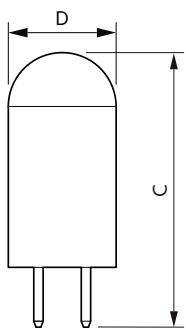

Application

- Hotels, restaurants, bars, cafés
- Lobbies, corridors, stairwells, washrooms, reception areas, under-cabinet fixtures, cabinet lighting

CorePro LEDcapsule LV

Versions

Dimensional drawing

Product	D	C
CorePro LEDcapsuleLV 2-20W G4 827 D	17 mm	48 mm