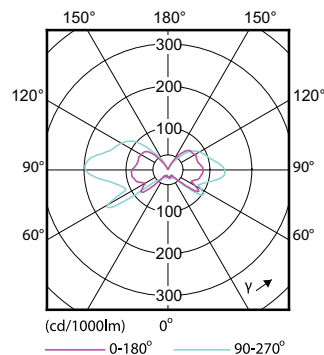

General Information

Cap-Base G4
Nominal Lifetime (Nom) 15000 h
Switching Cycle 50,000X

Light Technical

Colour Rendering Index (Nom) 80
Llmf At End Of Nominal Lifetime (Nom) 70 %

Mechanical and Housing

Bulb Shape Capsule

Approval and Application

Order Code	Full Product Name	Energy Consumption kWh/1000 h
929001235302	CorePro LEDcapsuleLV 2-20W G4 827 D	3 kWh
929001844002	CorePro LEDcapsuleLV 0.9-10W G4 830	1 kWh

Controls and Dimming

Order Code	Full Product Name	Dimmable
929001235302	CorePro LEDcapsuleLV 2-20W G4 827 D	Yes

Order Code	Full Product Name	Dimmable
929001844002	CorePro LEDcapsuleLV 0.9-10W G4 830	No

Operating and Electrical

Order Code	Full Product Name	Wattage Equivalent	Power (Rated) (Nom)
929001235302	CorePro LEDcapsuleLV 2-20W G4 827 D	20 W	2 W

Order Code	Full Product Name	Wattage Equivalent	Power (Rated) (Nom)
929001844002	CorePro LEDcapsuleLV 0.9-10W G4 830	10 W	0.9 W

Light Technical

Order Code	Full Product Name	Colour Code	Correlated Colour	
			Temperature (Nom)	Luminous Flux (Nom)
929001235302	CorePro LEDcapsuleLV 2-20W G4 827 D	827	2700 K	200 lm

Order Code	Full Product Name	Colour Code	Correlated Colour	
			Temperature (Nom)	Luminous Flux (Nom)
929001844002	CorePro LEDcapsuleLV 0.9-10W G4 830	830	3000 K	110 lm

Temperature

Order Code	Full Product Name	T-Case Maximum (Nom)
929001235302	CorePro LEDcapsuleLV 2-20W G4 827 D	84 °C
929001844002	CorePro LEDcapsuleLV 0.9-10W G4 830	51 °C