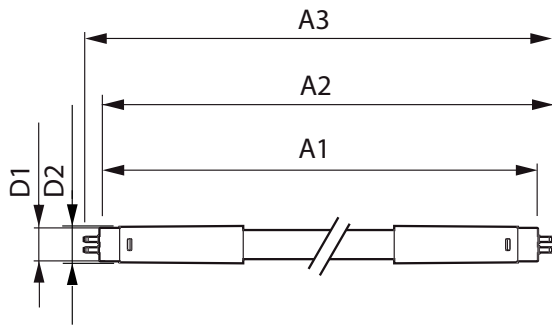

Application

- Retail, offices
- Industry, warehouses, public places, schools, hospitals, car parks

Essential LEDtube

Versions

Dimensional drawing

A3

Product	D1	D2	A1	A2	A3
CorePro LEDtube 1200mm 16W865 G5 I APR	15.8 mm	19 mm	1149 mm	1156.1 mm	1163.2 mm
CorePro LEDtube 1200mm 16W830 G5 I APR	15.8 mm	19 mm	1149 mm	1156.1 mm	1163.2 mm
CorePro LEDtube 1200mm 16W840 G5 I APR	15.8 mm	19 mm	1149 mm	1156.1 mm	1163.2 mm
CorePro LEDtube 600mm 8W840 G5 I APR	15.8 mm	19 mm	549 mm	556.1 mm	563.2 mm

Product	D1	D2	A1	A2	A3	C	D
LEDtube 600mm	25.68	28	588.5	595.5	602.5	602.5	27.8
8W 765 T8 AP I G	mm	mm	mm	mm	mm	mm	mm
CorePro LEDtube HO 1200mm	25.7 mm	28	1198	1205	1212 mm		
18W865T8 AP							

Essential LEDtube