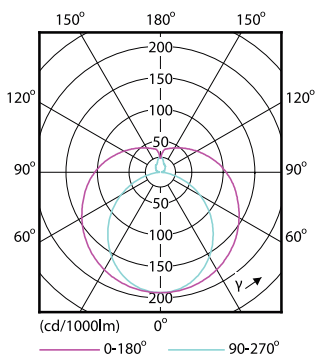

Order Code	Full Product Name	Beam		Correlated	Colour
		Angle (Nom)	Colour Code	Colour Temperature (Nom)	Rendering Index (Nom)
929001381108	CorePro LEDtube 1200mm 16W865 G5 I APR	200 °	865	6500 K	80
929001383508	CorePro LEDtube HO 1200mm 18W865T8 AP	240 °	865	6500 K	80

Light Technical (2/2)

Order Code	Full Product Name	Luminous Flux (Nom)
929001184838	LEDtube 600mm 8W 765 T8 AP I G	800 lm
929001380708	CorePro LEDtube 600mm 8W840 G5 I APR	1050 lm
929001380908	CorePro LEDtube 1200mm 16W830 G5 I APR	2000 lm

Order Code	Full Product Name	Luminous Flux (Nom)
929001381008	CorePro LEDtube 1200mm 16W840 G5 I APR	2100 lm
929001381108	CorePro LEDtube 1200mm 16W865 G5 I APR	2100 lm
929001383508	CorePro LEDtube HO 1200mm 18W865T8 AP	2100 lm

Temperature

Order Code	Full Product Name	T-Case Maximum (Nom)
929001184838	LEDtube 600mm 8W 765 T8 AP I G	60 °C
929001380708	CorePro LEDtube 600mm 8W840 G5 I APR	70 °C
929001380908	CorePro LEDtube 1200mm 16W830 G5 I APR	70 °C
929001381008	CorePro LEDtube 1200mm 16W840 G5 I APR	70 °C
929001381108	CorePro LEDtube 1200mm 16W865 G5 I APR	70 °C
929001383508	CorePro LEDtube HO 1200mm 18W865T8 AP	65 °C