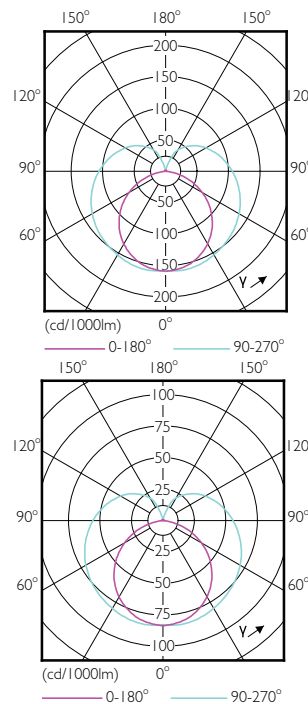

Order Code	Full Product Name	Beam		Correlated	Colour
		Angle (Nom)	Colour Code	Colour Temperature (Nom)	Rendering Index (Nom)
929001381108	CorePro LEDtube 1200mm 16W865 G5 I APR	200 °	865	6500 K	80
929001383508	CorePro LEDtube HO 1200mm 18W865T8 AP	240 °	865	6500 K	80

Light Technical (2/2)

Order Code	Full Product Name	Luminous Flux (Nom)
929001184838	LEDtube 600mm 8W 765 T8 AP I G	800 lm
929001380708	CorePro LEDtube 600mm 8W840 G5 I APR	1050 lm
929001380908	CorePro LEDtube 1200mm 16W830 G5 I APR	2000 lm

Order Code	Full Product Name	Luminous Flux (Nom)
929001381008	CorePro LEDtube 1200mm 16W840 G5 I APR	2100 lm
929001381108	CorePro LEDtube 1200mm 16W865 G5 I APR	2100 lm
929001383508	CorePro LEDtube HO 1200mm 18W865T8 AP	2100 lm

Temperature

Order Code	Full Product Name	T-Case Maximum (Nom)
929001184838	LEDtube 600mm 8W 765 T8 AP I G	60 °C
929001380708	CorePro LEDtube 600mm 8W840 G5 I APR	70 °C
929001380908	CorePro LEDtube 1200mm 16W830 G5 I APR	70 °C
929001381008	CorePro LEDtube 1200mm 16W840 G5 I APR	70 °C
929001381108	CorePro LEDtube 1200mm 16W865 G5 I APR	70 °C
929001383508	CorePro LEDtube HO 1200mm 18W865T8 AP	65 °C