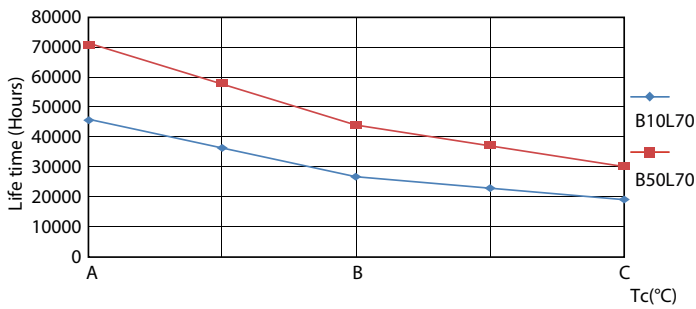

LEDtube MAS 14,7W G13 2300lm

MASTER LEDtube EM/Mains

Photometric data

LEDtube MAS 21,7W G13 3700lm 865

Lifetime

LEDtube MAS 21,7W 70K LumenVsTc

LEDtube_70K-LED

LEDtube_70K_LifetimeVsTc-LED