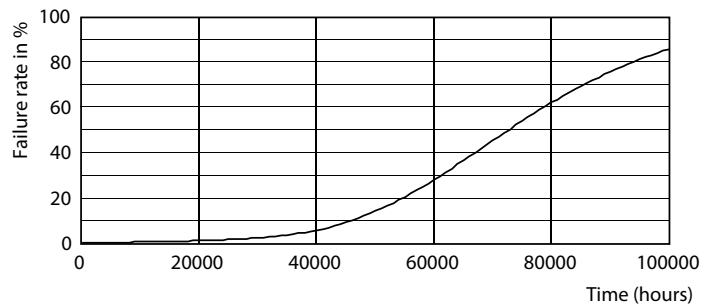

LEDtube MAS 14,7W G13 2300lm

MASTER LEDtube EM/Mains

Photometric data

LEDtube MAS 21,7W G13 3700lm 865

Lifetime

LEDtube MAS 21,7W 70K LumenVsTc

LEDtube_70K-LED

LEDtube_70K_LifetimeVsTc-LED