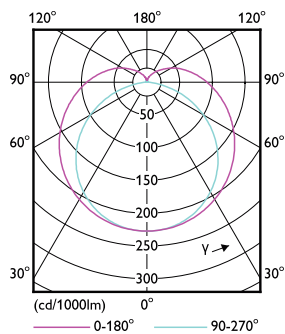

MASTER LEDtube EM/Mains

T-Case maximum (nom.)	60 °C
Controls and Dimming	
Dimmable	No
Mechanical and Housing	
Lamp Finish	Frosted
Bulb material	Plastic
Product length	1500 mm
Bulb shape	Tube, double-ended
Approval and Application	
Energy Efficiency Class	C
Energy-saving product	Yes
Approval marks	RoHS compliance TUV CE marking KEMA Keur certificate

Dimensional drawing

TLED T8 220-240V 21.8-58W 3700lm 6500K

Product	D1	D2	A1	A2	A3
MASTER LEDtube 1500mm UO 21.7W 865 T8	25.8 mm	28 mm	1498.8 mm	1505.9 mm	1513 mm

Photometric data

LEDtube MAS 21,7W G13 3700lm 865