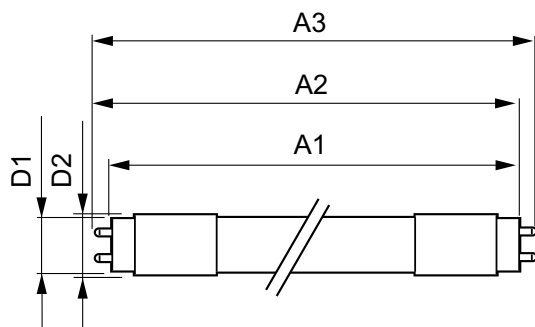

MASTER LEDtube EM/Mains

T-Case maximum (nom.)	60 °C
Controls and Dimming	
Dimmable	No
Mechanical and Housing	
Lamp Finish	Frosted
Bulb material	Plastic
Product length	1500 mm
Bulb shape	Tube, double-ended
Approval and Application	
Energy Efficiency Class	C
Energy-saving product	Yes
Approval marks	RoHS compliance TUV CE marking KEMA Keur certificate

Energy consumption kWh/1,000 hours	22 kWh
	403548
Product Data	
Full product code	871951431666900
Order product name	MASTER LEDtube 1500mm UO 21.7W 865 T8
EAN/UPC – product	8719514316669
Order code	929002998702
SAP numerator – quantity per pack	1
Numerator – packs per outer box	10
SAP material	929002998702
SAP net weight (piece)	0.450 kg

Dimensional drawing

TLED T8 220-240V 21.8-58W 3700lm 6500K

Product	D1	D2	A1	A2	A3
MASTER LEDtube 1500mm UO 21.7W 865 T8	25.8 mm	28 mm	1498.8 mm	1505.9 mm	1513 mm

Photometric data