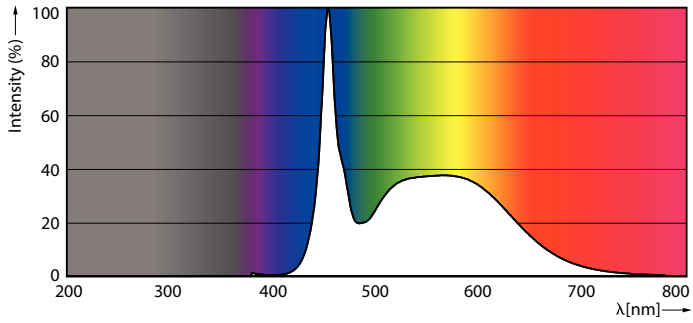

MASTER LEDtube EM/Mains

Photometric data

LEDtube MAS 21,7W G13 3700lm 865