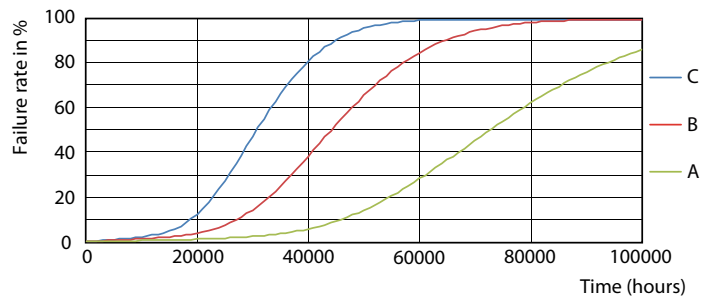

LEDtube MAS 14,7W G13 2300lm

MASTER LEDtube EM/Mains

Photometric data

LEDtube MAS 21,7W G13 3700lm 865

Lifetime

LEDtube MAS 21,7W 70K LumenVsTc

LEDtube_70K-LED

LEDtube_70K_LifetimeVsTc-LED