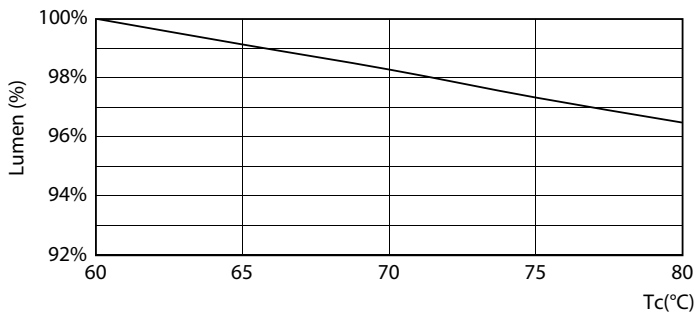

Warnings and Safety

• -

Product data

General Information	
Cap base	G13 ROT (Rotating) [Medium Bi-Pin Fluorescent]
EU RoHS compliant	Yes
Nominal lifetime (nom.)	70000 h
Switching cycle	200,000X Sphere
Light Technical	
Colour Code	865 [CCT of 6,500 K]
Beam Angle (Nom)	160 °
Lamp Luminous Flux 25°C EL (Nom)	3700 lm
Colour Designation	Cool Daylight
Colour Temperature, horizontal (Nom)	6500 K
Lamp Luminous Efficacy EM (Nom)	170.00 lm/W
Colour consistency	<6
Colour Rendering Index,horiz (Nom)	80

LEDtube MAS 14,7W G13 2300lm

MASTER LEDtube EM/Mains

Photometric data

LEDtube MAS 21,7W G13 3700lm 865

Lifetime

LEDtube MAS 21,7W 70K LumenVsTc

LEDtube_70K-LED

LEDtube_70K_LifetimeVsTc-LED