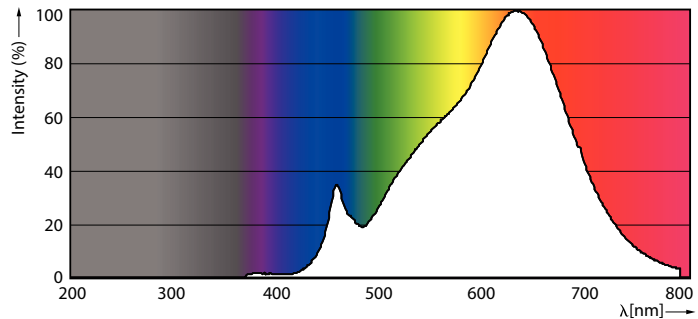

LEDspots 75W G53 AR111 927