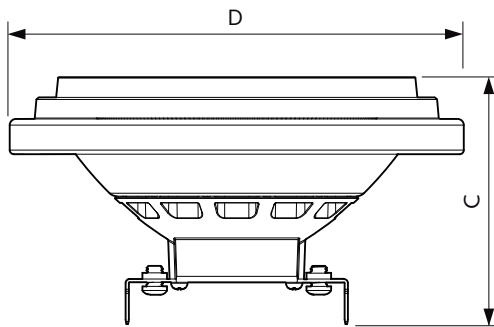

MASTER LEDspot LV AR111

Voltage (Nom)	ac electronic 12 V
Temperature	
T-Case maximum (nom.)	74 °C
Controls and Dimming	
Dimmable	Yes
Approval and Application	
Energy efficiency label (EEL)	A
Suitable for accent lighting	Yes
Energy consumption kWh/1,000 hours	17 kWh

Product Data	
Full product code	871869969095300
Order product name	MAS LED ExpertColor 15-75W 927 AR111 40D
EAN/UPC – product	8718699690953
Order code	929002239308
SAP numerator – quantity per pack	1
Numerator – packs per outer box	6
SAP material	929002239308
SAP net weight (piece)	0.160 kg

Dimensional drawing

AR111 12V 15-75W 900lm 40D 2700K G53 D

Product	D	C
MAS LED ExpertColor 15-75W 927 AR111 40D	111 mm	62 mm