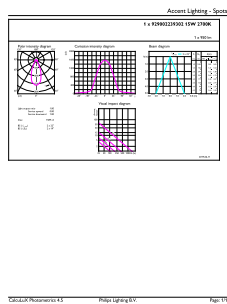

Photometric data

LEDspots 75W G53 AR111 927 40D