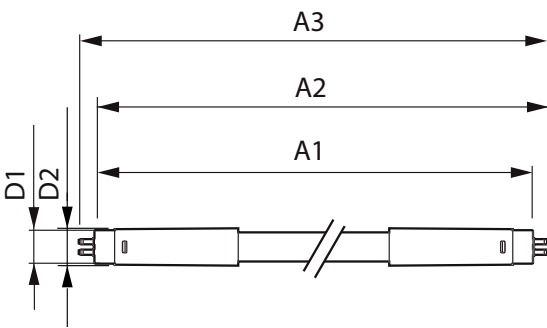

MASTER LEDtube Mains T5

Mechanical and Housing

Bulb material	Glass
Product length	1500 mm

Approval and Application

Energy efficiency label (EEL)	A++
Energy-saving product	Yes
Approval marks	CE marking RoHS compliance KEMA Keur certificate
Energy consumption kWh/1,000 hours	26 kWh

Product Data

Full product code	871869681929600
Order product name	MASTER LEDtube 1500mm HO 26W 830 T5
EAN/UPC – product	8718696819296
Order code	929001908802
SAP numerator – quantity per pack	1
Numerator – packs per outer box	10
SAP material	929001908802
SAP net weight (piece)	0.285 kg

Dimensional drawing

TLED 1500mm 26W-54W 3800lm 200D 3000K G5