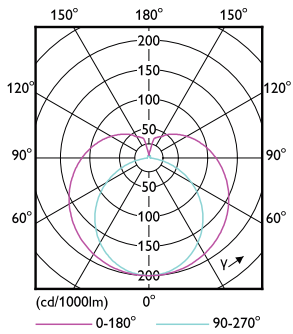

Product data

General Information		Operating and Electrical	
Cap base	G5 [G5]	Input frequency	50 to 60 Hz
EU RoHS compliant	Yes	Power (Rated) (Nom)	26 W
Nominal lifetime (nom.)	50000 h	Starting time (nom.)	0.5 s
Switching cycle	200,000X	Warm-up time to 60% light (nom.)	0.5 s
Light Technical		Power factor (nom.)	0.9
Colour Code	830 [CCT of 3,000 K]	Voltage (Nom)	220-240 V
Beam Angle (Nom)	200 °	Temperature	
Lamp Luminous Flux 25°C EL (Nom)	3600 lm	T-ambient (max.)	45 °C
Colour Designation	White (WH)	T-ambient (min.)	-20 °C
Colour Temperature, horizontal (Nom)	3000 K	T storage (max.)	65 °C
Lamp Luminous Efficacy EM (Nom)	138.00 lm/W	T storage (min.)	-40 °C
Colour consistency	<6	T-Case maximum (nom.)	67.4 °C
Colour Rendering Index,horiz (Nom)	80	Controls and Dimming	
LLMF at end of nominal lifetime (nom.)	70 %	Dimmable	No

MASTER LEDtube Mains T5

Mechanical and Housing

Bulb material	Glass
Product length	1500 mm

Approval and Application

Energy efficiency label (EEL)	A++
Energy-saving product	Yes
Approval marks	CE marking RoHS compliance KEMA Keur certificate
Energy consumption kWh/1,000 hours	26 kWh

Dimensional drawing

TLED 1500mm 26W-54W 3800lm 200D 3000K G5

Product	D1	D2	A1	A2	A3
MASTER LEDtube 1500mm HO 26W 830 T5	15 mm	16.9 mm	1449 mm	1456.1 mm	1463.2 mm

Photometric data

26W G5

General Uniform Lighting
CavaliX Photometrics 43 Philips Lighting B.V. Page 1/7

26W G5 830 3000K

MASTER LEDtube Mains T5

Photometric data

26W G5 830 3000K

Lifetime

26W G5

26W G5

26W G5