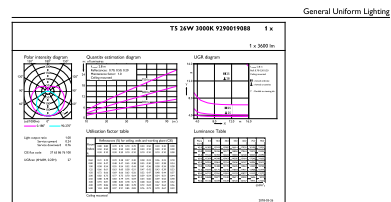

26W G5 830 3000K