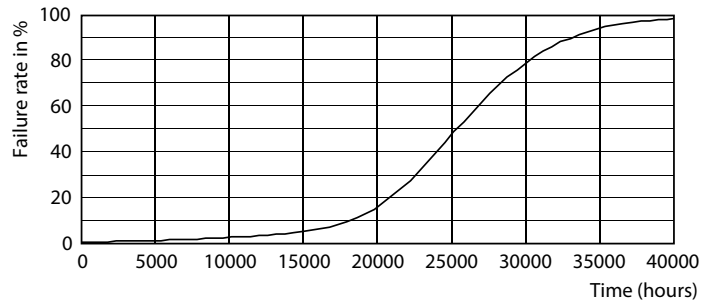

MASTER LEDspot PAR High Lumen

Lifetime

LEDspot E27 PAR30L 35W 4000K

LEDspot E27 PAR30L 35W 4000K