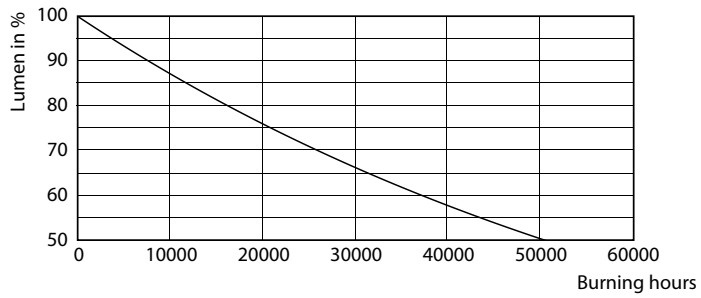

MASTER LEDspot PAR High Lumen

Lifetime

LEDspot E27 PAR30L 35W 4000K

LEDspot E27 PAR30L 35W 4000K