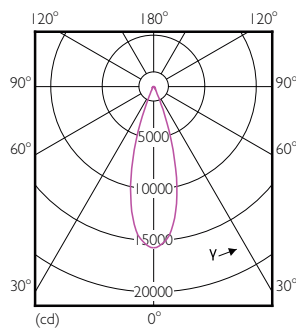

LEDspot E27 PAR30L 40W 4000K