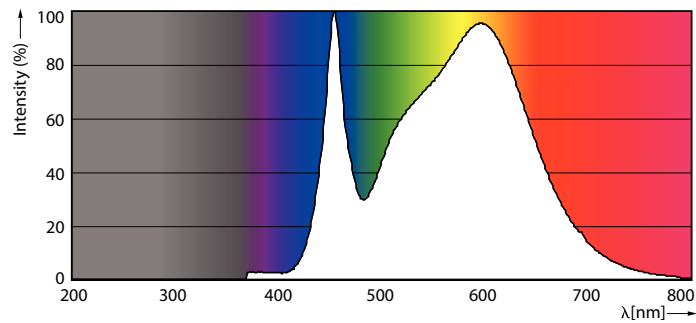

Photometric data

LEDspot E27 PAR30L 40W 4000K