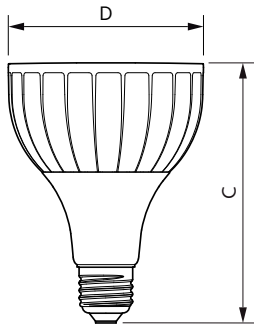

MASTER LEDspot PAR High Lumen

Energy consumption kWh/1,000 hours	40 kWh
Product Data	
Full product code	871869675945500
Order product name	Master LED PAR30L 40W 30D 840
EAN/UPC – product	8718696759455
Order code	929001374908

SAP numerator – quantity per pack	1
Numerator – packs per outer box	6
SAP material	929001374908
SAP net weight (piece)	0.410 kg

Dimensional drawing

PAR30L 40-35W 4500lm 30D 4000K E27 ND

Product	D	C
Master LED PAR30L 40W 30D 840	95.5 mm	129 mm