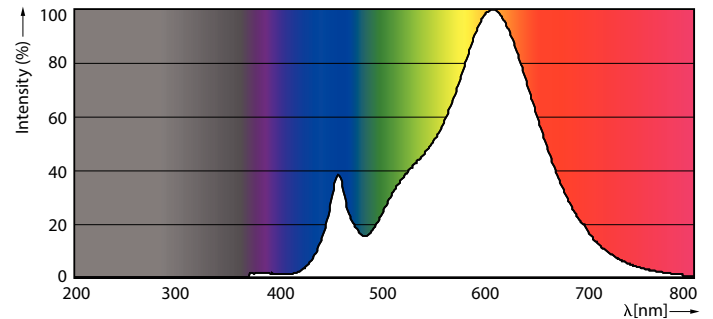

LEDspot MAS 41W E27 PAR30L 827 30D ND

LEDspot MAS 41W E27 PAR30L 827 30D ND