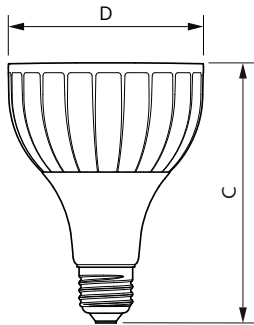

MASTER LEDspot PAR High Lumen

Energy consumption kWh/1,000 hours	40 kWh
Product Data	
Full product code	871869675939400
Order product name	Master LED PAR30L 40W 30D 827
EAN/UPC – product	8718696759394
Order code	929001374708

SAP numerator – quantity per pack	1
Numerator – packs per outer box	6
SAP material	929001374708
SAP net weight (piece)	0.410 kg

Dimensional drawing

PAR30L 40-35W 4500lm 30D 2700K E27 ND

Product	D	C
Master LED PAR30L 40W 30D 827	95.5 mm	129 mm