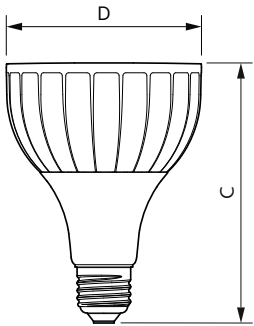

Product data

General Information	
Cap base	E27 [E27]
EU RoHS compliant	Yes
Nominal lifetime (nom.)	25000 h
Switching cycle	50,000X
Technical type	40-70W
Light Technical	
Colour Code	840 [CCT of 4,000 K]
Beam Angle (Nom)	15 °
Lamp Luminous Flux 25°C EL (Nom)	4200 lm
Luminous intensity (nom.)	42000 cd
Colour Designation	Cool White (CW)
Colour Temperature, horizontal (Nom)	4000 K
Lamp Luminous Efficacy EM (Nom)	105.00 lm/W
Colour consistency	<6
Colour Rendering Index,horiz (Nom)	82
LLMF at end of nominal lifetime (nom.)	70 %

Order code	929001374508
SAP numerator – quantity per pack	1
Numerator – packs per outer box	6
SAP material	929001374508
SAP net weight (piece)	0.410 kg

Dimensional drawing

Master LED PAR30L 40W 15D 840

Product	D	C
Master LED PAR30L 40W 15D 840	95.5 mm	129 mm