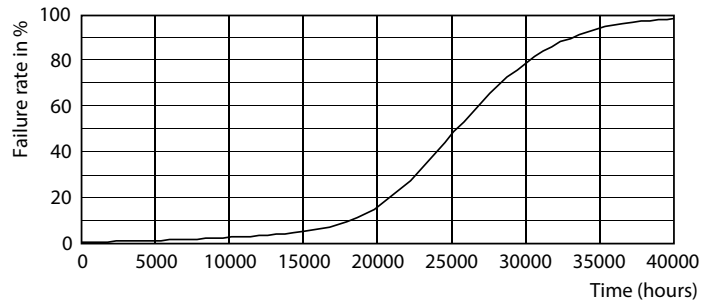

Product data

General Information	
Cap base	E27 [E27]
EU RoHS compliant	Yes
Nominal lifetime (nom.)	25000 h
Switching cycle	50,000X
Technical type	40-70W
Light Technical	
Colour Code	840 [CCT of 4,000 K]
Beam Angle (Nom)	15 °
Lamp Luminous Flux 25°C EL (Nom)	4200 lm
Luminous intensity (nom.)	42000 cd
Colour Designation	Cool White (CW)
Colour Temperature, horizontal (Nom)	4000 K
Lamp Luminous Efficacy EM (Nom)	105.00 lm/W
Colour consistency	<6
Colour Rendering Index,horiz (Nom)	82
LLMF at end of nominal lifetime (nom.)	70 %

Photometric data

LEDspot E27 PAR30L 35W 4000K

LEDspot E27 PAR30L 35W 4000K

MASTER LEDspot PAR High Lumen

Lifetime

LEDspot E27 PAR30L 35W 4000K

LEDspot E27 PAR30L 35W 4000K