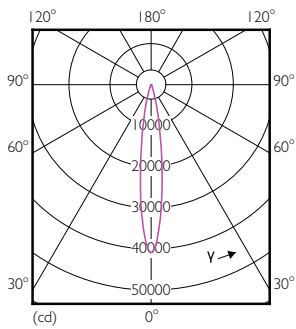

Photometric data

LEDspot E27 PAR30L 35W 4000K