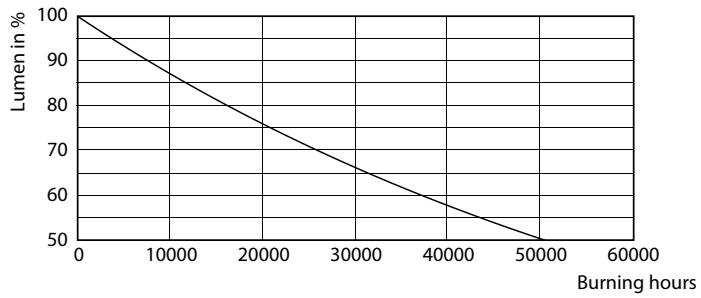

Product data

General Information	
Cap base	E27 [E27]
EU RoHS compliant	Yes
Nominal lifetime (nom.)	25000 h
Switching cycle	50,000X
Technical type	40-70W
Light Technical	
Colour Code	840 [CCT of 4,000 K]
Beam Angle (Nom)	15 °
Lamp Luminous Flux 25°C EL (Nom)	4200 lm
Luminous intensity (nom.)	42000 cd
Colour Designation	Cool White (CW)
Colour Temperature, horizontal (Nom)	4000 K
Lamp Luminous Efficacy EM (Nom)	105.00 lm/W
Colour consistency	<6
Colour Rendering Index,horiz (Nom)	82
LLMF at end of nominal lifetime (nom.)	70 %

Photometric data

LEDspot E27 PAR30L 35W 4000K

LEDspot E27 PAR30L 35W 4000K

MASTER LEDspot PAR High Lumen

Lifetime

LEDspot E27 PAR30L 35W 4000K

LEDspot E27 PAR30L 35W 4000K