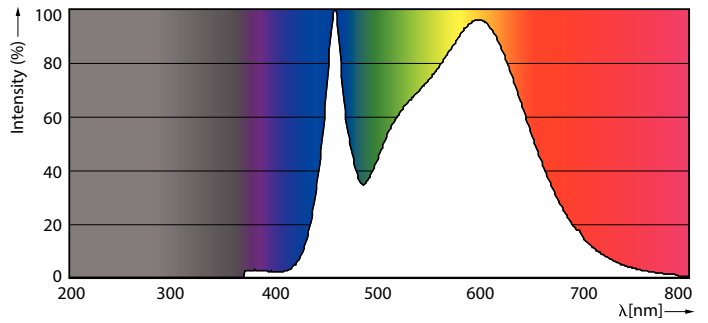

LEDspot E27 PAR30L 35W 4000K