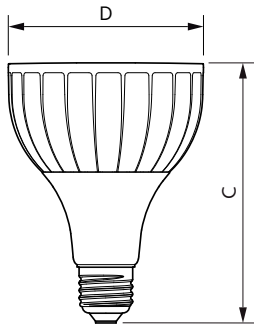

MASTER LEDspot PAR High Lumen

Energy consumption kWh/1,000 hours	40 kWh
Product Data	
Full product code	871869675931800
Order product name	Master LED PAR30L 40W 15D 827
EAN/UPC – product	8718696759318
Order code	929001374308

SAP numerator – quantity per pack	1
Numerator – packs per outer box	6
SAP material	929001374308
SAP net weight (piece)	0.410 kg

Dimensional drawing

PAR30L 35-35W 4000lm 15D 2700K E27 ND

Product	D	C
Master LED PAR30L 40W 15D 827	95.5 mm	129 mm