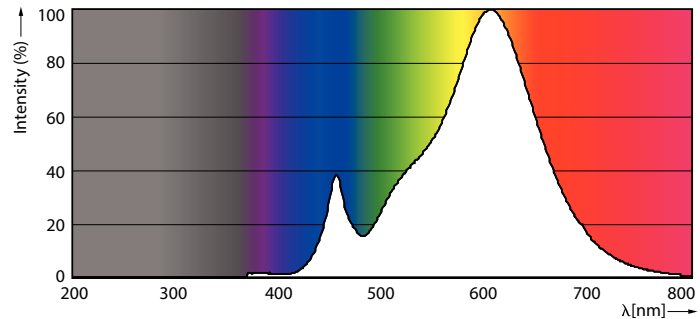

LEDspot MAS 41W E27 PAR30L 827 30D ND

LEDspot MAS 37W E27 PAR30L 827 15D ND