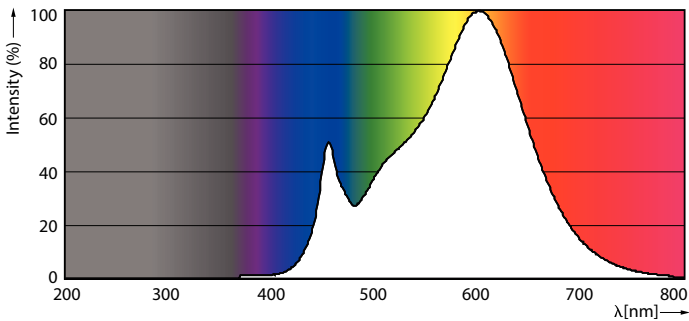

Photometric data

LEDspot PAR30L E27 3000K 15D