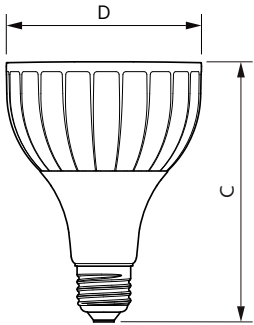

Product data

General Information	
Cap base	E27 [E27]
EU RoHS compliant	Yes
Nominal lifetime (nom.)	25000 h
Switching cycle	50,000X
Technical type	32-50W
Light Technical	
Colour Code	830 [CCT of 3,000 K]
Beam Angle (Nom)	15 °
Lamp Luminous Flux 25°C EL (Nom)	3000 lm
Colour Designation	White (WH)
Colour Temperature, horizontal (Nom)	3000 K
Lamp Luminous Efficacy EM (Nom)	93.00 lm/W
Colour consistency	<6
Colour Rendering Index,horiz (Nom)	82
LLMF at end of nominal lifetime (nom.)	70 %
Operating and Electrical	
Input frequency	50 to 60 Hz

Power (Rated) (Nom)	32 W
Lamp current (nom.)	160 mA
Wattage equivalent	50 W
Starting time (nom.)	0.5 s
Warm-up time to 60% light (nom.)	0.5 s
Power factor (nom.)	0.9
Voltage (Nom)	220-240 V
Temperature	
T-Case maximum (nom.)	79 °C
Controls and Dimming	
Dimmable	No
Approval and Application	
Energy efficiency label (EEL)	A+
Suitable for accent lighting	Yes
Energy consumption kWh/1,000 hours	32 kWh

Numerator – packs per outer box	6
SAP material	929001354308
SAP net weight (piece)	0.410 kg

Dimensional drawing

PAR30L 220-240V 32-70W 15D 3000K E27 ND

Product	D	C
Master LED PAR30L 32W 15D 830	95.5 mm	129 mm