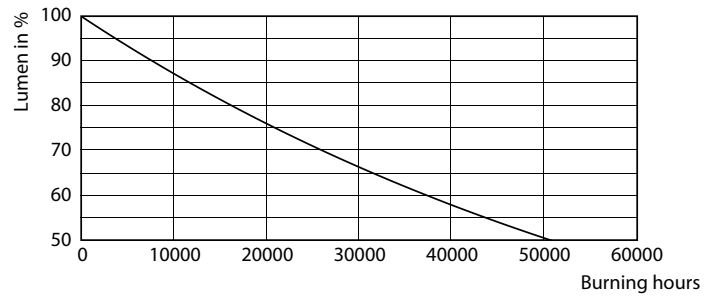

Product data

General Information	
Cap base	E27 [E27]
EU RoHS compliant	Yes
Nominal lifetime (nom.)	25000 h
Switching cycle	50,000X
Technical type	20-35W
Light Technical	
Colour Code	840 [CCT of 4,000 K]
Beam Angle (Nom)	30 °
Lamp Luminous Flux 25°C EL (Nom)	1850 lm
Colour Designation	Cool White (CW)
Colour Temperature, horizontal (Nom)	4000 K
Lamp Luminous Efficacy EM (Nom)	92.00 lm/W
Colour consistency	<6
Colour Rendering Index,horiz (Nom)	82
LLMF at end of nominal lifetime (nom.)	70 %
Operating and Electrical	
Input frequency	50 to 60 Hz

Power (Rated) (Nom)	20 W
Lamp current (nom.)	95 mA
Wattage equivalent	35 W
Starting time (nom.)	0.5 s
Warm-up time to 60% light (nom.)	0.5 s
Power factor (nom.)	0.9
Voltage (Nom)	220-240 V
Temperature	
T-Case maximum (nom.)	67 °C
Controls and Dimming	
Dimmable	No
Approval and Application	
Energy efficiency label (EEL)	A+
Suitable for accent lighting	Yes
Energy consumption kWh/1,000 hours	20 kWh

Photometric data

LEDspot PAR30L E27 20W 4000K 30D

LEDspot PAR30L E27 20W 4000K 30D

LEDspot PAR30L E27 4000K 30D

MASTER LEDspot PAR High Lumen

Lifetime

LEDspot MAS 37W E27 PAR30L 830 15D ND

LEDspot MAS 37W E27 PAR30L 830 15D ND