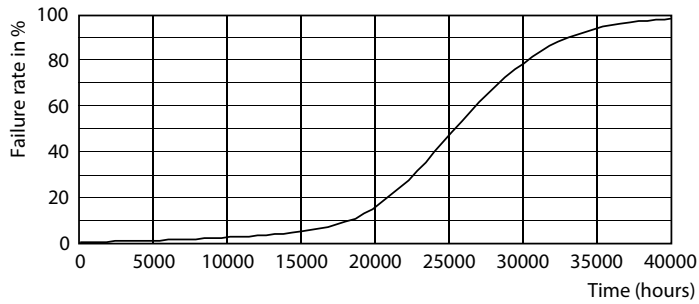

Product data

General Information	
Cap base	E27 [E27]
EU RoHS compliant	Yes
Nominal lifetime (nom.)	25000 h
Switching cycle	50,000X
Technical type	20-35W
Light Technical	
Colour Code	840 [CCT of 4,000 K]
Beam Angle (Nom)	30 °
Lamp Luminous Flux 25°C EL (Nom)	1850 lm
Colour Designation	Cool White (CW)
Colour Temperature, horizontal (Nom)	4000 K
Lamp Luminous Efficacy EM (Nom)	92.00 lm/W
Colour consistency	<6
Colour Rendering Index,horiz (Nom)	82
LLMF at end of nominal lifetime (nom.)	70 %
Operating and Electrical	
Input frequency	50 to 60 Hz

Photometric data

LEDspot PAR30L E27 20W 4000K 30D

LEDspot PAR30L E27 20W 4000K 30D

LEDspot PAR30L E27 4000K 30D

MASTER LEDspot PAR High Lumen

Lifetime

LEDspot MAS 37W E27 PAR30L 830 15D ND

LEDspot MAS 37W E27 PAR30L 830 15D ND