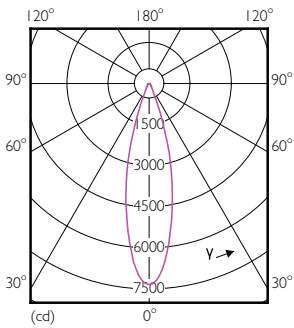

Photometric data

LEDspot PAR30L E27 20W 4000K 30D