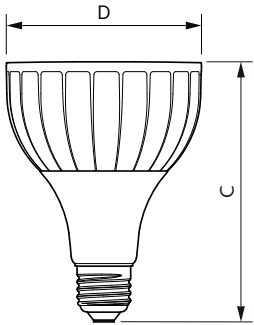

Product data

General Information	
Cap base	E27 [E27]
EU RoHS compliant	Yes
Nominal lifetime (nom.)	25000 h
Switching cycle	50,000X
Technical type	20-35W
Light Technical	
Colour Code	840 [CCT of 4,000 K]
Beam Angle (Nom)	30 °
Lamp Luminous Flux 25°C EL (Nom)	1850 lm
Colour Designation	Cool White (CW)
Colour Temperature, horizontal (Nom)	4000 K
Lamp Luminous Efficacy EM (Nom)	92.00 lm/W
Colour consistency	<6
Colour Rendering Index,horiz (Nom)	82
LLMF at end of nominal lifetime (nom.)	70 %
Operating and Electrical	
Input frequency	50 to 60 Hz

Power (Rated) (Nom)	20 W
Lamp current (nom.)	95 mA
Wattage equivalent	35 W
Starting time (nom.)	0.5 s
Warm-up time to 60% light (nom.)	0.5 s
Power factor (nom.)	0.9
Voltage (Nom)	220-240 V
Temperature	
T-Case maximum (nom.)	67 °C
Controls and Dimming	
Dimmable	No
Approval and Application	
Energy efficiency label (EEL)	A+
Suitable for accent lighting	Yes
Energy consumption kWh/1,000 hours	20 kWh

Numerator – packs per outer box	6
SAP material	929001354108
SAP net weight (piece)	0.410 kg

Dimensional drawing

PAR30L 220-240V 20-35W 1850lm 4KK E27 ND

Product	D	C
Master LED PAR30L 20W 30D 840	95.5 mm	129 mm