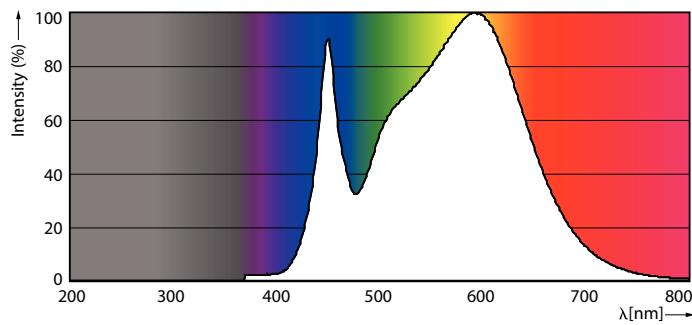

LEDspot PAR30L E27 4000K 30D