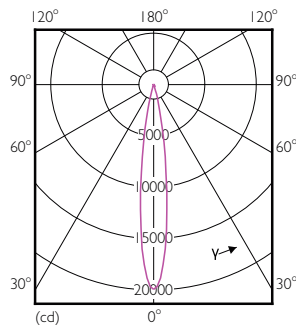

LEDspot MAS 20W E27 PAR30L 830 15D ND