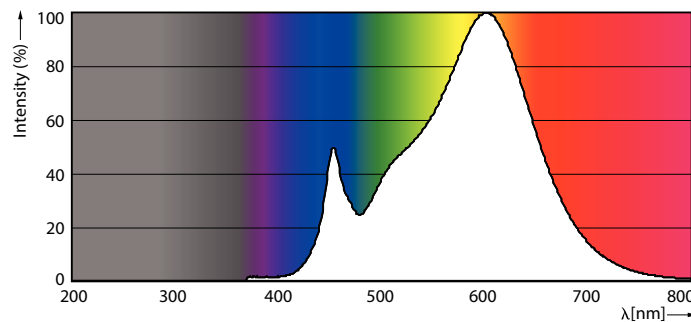

LEDspot MAS 20W E27 PAR30L 830 15D ND