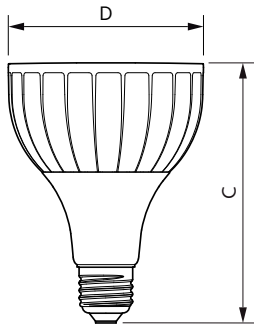

### Product data

General Information	
Cap base	E27 [ E27]
EU RoHS compliant	Yes
Nominal lifetime (nom.)	25000 h
Switching cycle	50,000X
Technical type	20-35W
Light Technical	
Colour Code	830 [ CCT of 3,000 K]
Beam Angle (Nom)	15 °
Lamp Luminous Flux 25°C EL (Nom)	1800 lm
Luminous intensity (nom.)	18000 cd
Colour Designation	White (WH)
Colour Temperature, horizontal (Nom)	3000 K
Lamp Luminous Efficacy EM (Nom)	90.00 lm/W
Colour consistency	<6
Colour Rendering Index,horiz (Nom)	82
LLMF at end of nominal lifetime (nom.)	70 %

## Dimensional drawing

PAR30L 220-240V 20-35W 1800lm 3KK E27 ND

Product	D	C
Master LED PAR30L 20W 15D 830	95.5 mm	129 mm