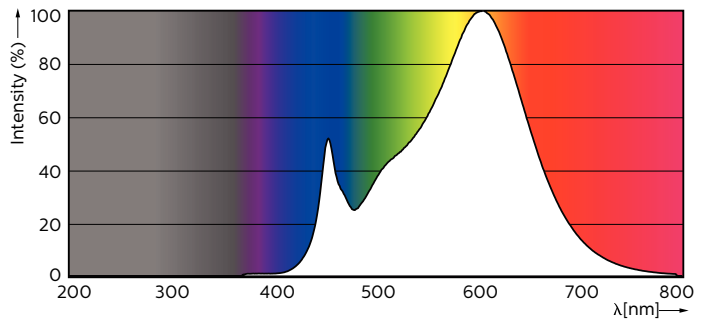

LEDtube 1500mm UO 24W 830 T8

LEDtube 1500mm UO 24W 830 T8