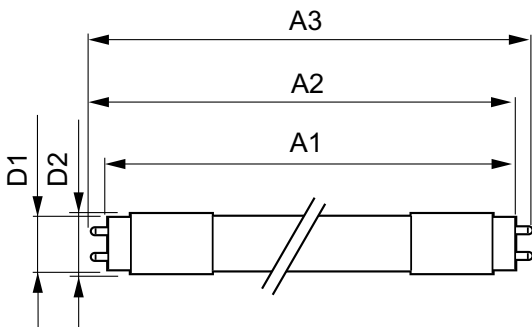

MASTER LEDtube EM/Mains

Controls and Dimming

Dimmable	No

Mechanical and Housing

Product length	1500 mm

Approval and Application

Energy efficiency label (EEL)	A++
Energy-saving product	Yes
Approval marks	CE marking RoHS compliance KEMA Keur certificate
Energy consumption kWh/1,000 hours	24 kWh

Product Data

Full product code	871869668742000
Order product name	MASTER LEDtube 1500mm UO 24W 830 T8
EAN/UPC – product	8718696687420
Order code	929001298102
SAP numerator – quantity per pack	1
Numerator – packs per outer box	10
SAP material	929001298102
SAP net weight (piece)	0.310 kg

Dimensional drawing

TLED 4ft 24W-58W 3400lm 160D 3000K G13ND

Product	D1	D2	A1	A2	A3
MASTER LEDtube 1500mm UO 24W 830 T8	25.78 mm	28 mm	1498.7 mm	1505.8 mm	1512.9 mm

Photometric data