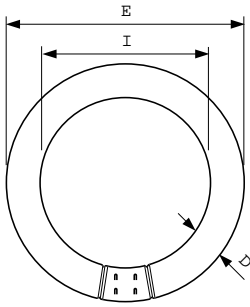

TL-E LIFEMAX

Standard Colours

TL-E 40W/54-765 1CT/20

This circular TL lamp (tube diameter 29 mm) enables omni-directional light distribution. It is suitable for use in a wide range of luminaires for various purposes where color rendering is not important.

Product data

General Information	
Cap base	G10Q [G10q]
Life to 50% failures (nom.)	13000 h
Light Technical	
Colour Code	54-765
Lamp Luminous Flux 25°C EL (Nom)	2500 lm
Colour Designation	Cool Daylight
Lumen maintenance 10,000 hours (nom.)	73 %
Lumen maintenance 2,000 hours (nom.)	87 %
Lumen maintenance 5,000 hours (nom.)	78 %
Colour Temperature, horizontal (Nom)	6200 K
Lamp Luminous Efficacy EM (Nom)	62 lm/W
Colour Rendering Index, horiz (Nom)	72
Operating and Electrical	
Power (Rated) (Nom)	40.0 W
Lamp current (nom.)	0.420 A
Voltage (Nom)	110 V
Controls and Dimming	
Dimmable	Yes

Mechanical and Housing	
Bulb shape	C-T9 [C-T 29 mm (C-T9)]
Approval and Application	
Mercury (Hg) content (nom.)	9 mg
Product Data	
Full product code	871150055991301
Order product name	TL-E 40W/54-765 1CT/20
EAN/UPC – product	8711500559913
Order code	928027405436
SAP numerator – quantity per pack	1
Numerator – packs per outer box	20
SAP material	928027405436
SAP net weight (piece)	0.250 kg
ILCOS code	FSC-40/62/2A-E-G10q-29/400

TL-E LIFEMAX Standard Colours

Dimensional drawing

Product	D (max)	D (min)	E (min)	E (max)	I (min)	I (max)
TL-E 40W/ 54-765 1CT/20	30.9 mm	27.1 mm	393.7 mm	406.4 mm	341.0 mm	347.7 mm

TL-E 40W/54-765

Photometric data