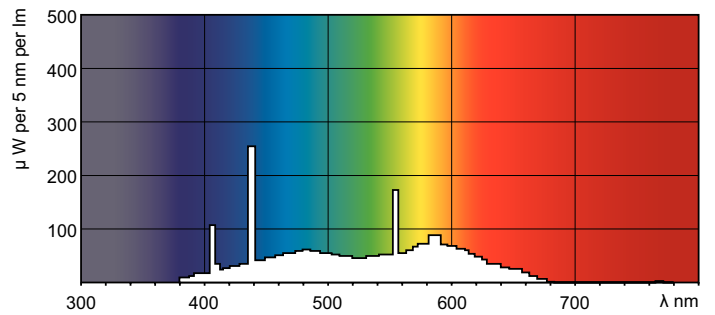

Lightcolour /54-765