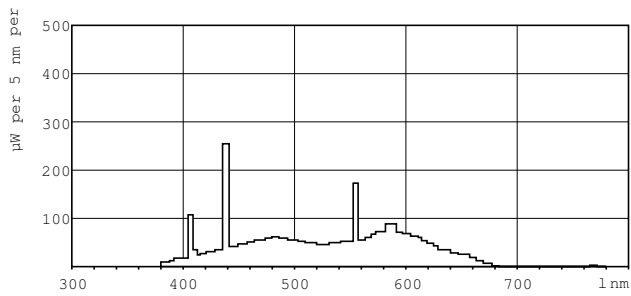

TL-E LIFEMAX

Standard Colours

TL-E 40W/54-765 1CT/20

This circular TL lamp (tube diameter 29 mm) enables omni-directional light distribution. It is suitable for use in a wide range of luminaires for various purposes where color rendering is not important.

Product data

General Information	
Cap base	G10Q [G10q]
Life to 50% failures (nom.)	13000 h
Light Technical	
Colour Code	54-765
Lamp Luminous Flux 25°C EL (Nom)	2500 lm
Colour Designation	Cool Daylight
Lumen maintenance 10,000 hours (nom.)	73 %
Lumen maintenance 2,000 hours (nom.)	87 %
Lumen maintenance 5,000 hours (nom.)	78 %
Colour Temperature, horizontal (Nom)	6200 K
Lamp Luminous Efficacy EM (Nom)	62 lm/W
Colour Rendering Index, horiz (Nom)	72
Operating and Electrical	
Power (Rated) (Nom)	40.0 W
Lamp current (nom.)	0.420 A
Voltage (Nom)	110 V
Controls and Dimming	
Dimmable	Yes

Mechanical and Housing	
Bulb shape	C-T9 [C-T 29 mm (C-T9)]
Approval and Application	
Mercury (Hg) content (nom.)	9 mg
Product Data	
Full product code	871150055991301
Order product name	TL-E 40W/54-765 1CT/20
EAN/UPC – product	8711500559913
Order code	928027405436
SAP numerator – quantity per pack	1
Numerator – packs per outer box	20
SAP material	928027405436
SAP net weight (piece)	0.250 kg
ILCOS code	FSC-40/62/2A-E-G10q-29/400

TL-E LIFEMAX Standard Colours

Dimensional drawing

Product	D (max)	D (min)	E (min)	E (max)	I (min)	I (max)
TL-E 40W/ 54-765 1CT/20	30.9 mm	27.1 mm	393.7 mm	406.4 mm	341.0 mm	347.7 mm

TL-E 40W/54-765

Photometric data