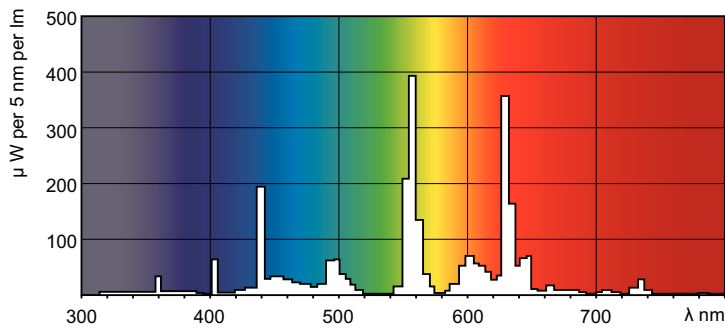

TL5 Essential HE Super 80

Controls and Dimming

Dimmable	No
----------	----

Mechanical and Housing

Bulb shape	T5 [16 mm (T5)]
------------	------------------

Approval and Application

Mercury (Hg) content (nom.)	2.0 mg
-----------------------------	--------

Product Data

Full product code	871150057039055
-------------------	-----------------

Order product name	TL5 Essential 21W/840 1SL/40
EAN/UPC – product	8711500570390
Order code	927926484058
SAP numerator – quantity per pack	1
Numerator – packs per outer box	40
SAP material	927926484058
SAP net weight (piece)	69.500 g

Dimensional drawing

TL5 ESS 21W/840

Product	D (max)	A (max)	B (max)	B (min)	C (max)
TL5 Essential 21W/840 1SL/40	17.0 mm	849.0 mm	856.1 mm	853.7 mm	863.2 mm

Photometric data

LDPO_TL5ESS8_ESS_840-Spectral power distribution Colour