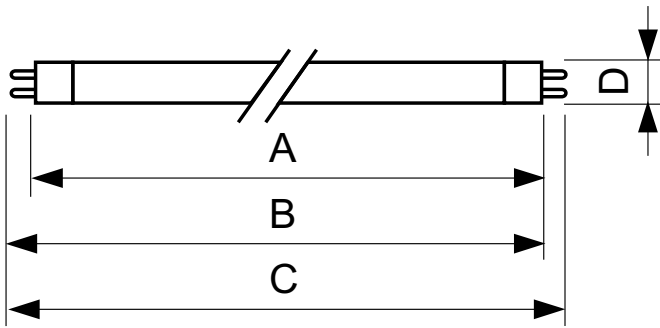

TL5 Essential HE Super 80

Controls and Dimming

Dimmable	No
----------	----

Mechanical and Housing

Bulb shape	T5 [16 mm (T5)]
------------	------------------

Approval and Application

Mercury (Hg) content (nom.)	2.0 mg
-----------------------------	--------

Product Data

Full product code	871150057039055
-------------------	-----------------

Order product name	TL5 Essential 21W/840 1SL/40
EAN/UPC – product	8711500570390
Order code	927926484058
SAP numerator – quantity per pack	1
Numerator – packs per outer box	40
SAP material	927926484058
SAP net weight (piece)	69.500 g

Dimensional drawing

TL5 ESS 21W/840

Product	D (max)	A (max)	B (max)	B (min)	C (max)
TL5 Essential 21W/840 1SL/40	17.0 mm	849.0 mm	856.1 mm	853.7 mm	863.2 mm

Photometric data

LDPO_TL5ESS8_ESS_840-Spectral power distribution Colour