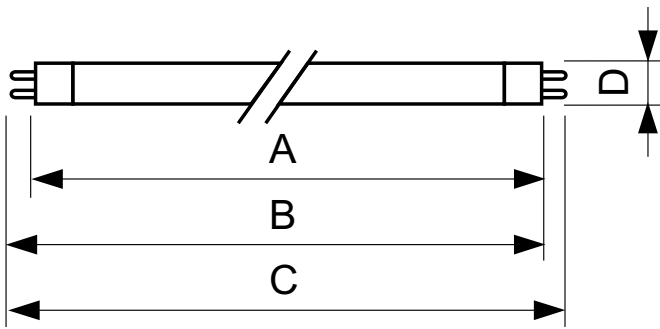

TL5 Essential HE Super 80

Controls and dimming

Dimmable	No
----------	----

Mechanical and housing

Bulb shape	T5 [16 mm (T5)]
------------	------------------

Approval and application

Mercury (Hg) content (nom.)	2.0 mg
Energy consumption kWh/1,000 hours	15 kWh

Product data

Full product code	871150057033855
Order product name	TL5 Essential 14W/840 1SL/40
EAN/UPC – product	8711500570338
Order code	927925984058
SAP numerator – quantity per pack	1
Numerator – packs per outer box	40
SAP material	927925984058

Dimensional drawing

Product	D (max)	A (max)	B (max)	B (min)	C (max)
TL5 Essential 14W/840 1SL/40	17.0 mm	549.0 mm	556.1 mm	553.7 mm	563.2 mm

TL5 Essential 14W/840 1SL/40

Photometric data

LDPO_TL5ESS8_ESS_840-Spectral power distribution Colour