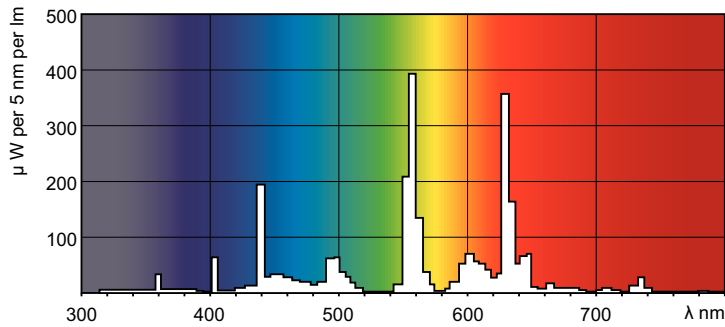

Warnings and Safety

- 20,000 hours lifetime (50% survival point, 3 hour cycle) with preheat ballast which is ENEC compliant. Lifetime performance may differ on non-ENEC compliant ballasts.

Product data

General information		Colour Rendering Index,horiz (Max)	
Cap base	G5 [G5]	Colour Rendering Index,horiz (Min)	85
Life to 50% failures preheat (nom.)	20000 h	Colour Rendering Index,horiz (Nom)	80
LSF preheat 2,000 hours rated	98 %	LLMF 2000 h Rated	82
LSF preheat 4,000 hours rated	97 %	LLMF 4000 h Rated	94 %
LSF preheat 6,000 hours rated	95 %	LLMF 6000 h Rated	92 %
LSF preheat 8,000 hours rated	93 %	LLMF 8000 h Rated	91 %
LSF preheat 16,000 hours rated	70 %	LLMF 12000 h Rated	90 %
LSF preheat 20,000 hours rated	50 %	LLMF 16000 h Rated	88 %
		LLMF 20000 h Rated	87 %
			86 %
Light technical		Operating and electrical	
Colour Code	840 [CCT of 4,000 K]	Power (Rated) (Nom)	14.3 W
Lamp Luminous Flux 25°C EL (Nom)	1350 lm	Lamp current (nom.)	0.170 A
Lamp Luminous Flux (Nom)	1260 lm		
Colour Designation	Cool White (CW)	Temperature	
Luminous Efficacy (@ Max Lumen, Rated) (Nom)	96 lm/W	Design temperature (nom.)	30 °C
Colour Temperature, horizontal (Nom)	4000 K		
Lamp Luminous Efficacy EM (Nom)	88 lm/W		

TL5 Essential HE Super 80

Controls and dimming

Dimmable	No
----------	----

Mechanical and housing

Bulb shape	T5 [16 mm (T5)]
------------	------------------

Approval and application

Mercury (Hg) content (nom.)	2.0 mg
Energy consumption kWh/1,000 hours	15 kWh

Dimensional drawing

Product	D (max)	A (max)	B (max)	B (min)	C (max)
TL5 Essential 14W/840 1SL/40	17.0 mm	549.0 mm	556.1 mm	553.7 mm	563.2 mm

TL5 Essential 14W/840 1SL/40

Photometric data

LDPO_TL5ESS8_ESS_840-Spectral power distribution Colour