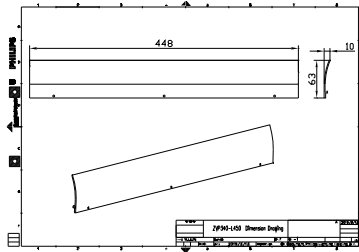

Warnings and Safety

- For outdoor use only.

Product data

General Information	
Material	Aluminum
Colour	Dark Grey
Mechanical and Housing	
Overall length	448 mm
Overall width	10 mm
Overall height	63 mm
Product Data	
Full product code	911401756442

Order product name	ZVP340 L45 glare shield (12 pcs)
Order code	911401756442
SAP numerator – quantity per pack	1
Numerator – packs per outer box	1
SAP material	911401756442
SAP net weight (piece)	1.599 kg

UniFlood M

Dimensional drawing

Mechanical accessory