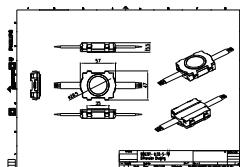

UniString

Overall length	47 mm
Overall width	15.5 mm
Overall height	57 mm
Colour	Black

Approval and Application

Ingress protection code	IP66 [Dust penetration-protected, jet-proof]
Mech. impact protection code	IK06 [1 J]

Initial Performance (IEC Compliant)

Initial luminous flux (system flux)	48 lm
Luminous flux tolerance	+/-10%
Initial LED luminaire efficacy	32 lm/W
Lamp colour temperature	- K
Colour Rendering Index	-
Initial input power	1.5 W
Power consumption tolerance	+/-10%

Application Conditions

Ambient temperature range	-40 to +50 °C
Maximum dimming level	5% (1 to 10 V)

Product Data

Full product code	911401753492
Order product name	BWS301 6LED RGB 24V S DMX TM N16P12
Order code	911401753492
SAP numerator – quantity per pack	1
Numerator – packs per outer box	192
SAP material	911401753492
SAP net weight (piece)	0.046 kg

Dimensional drawing

BWS220 SmartBright LED