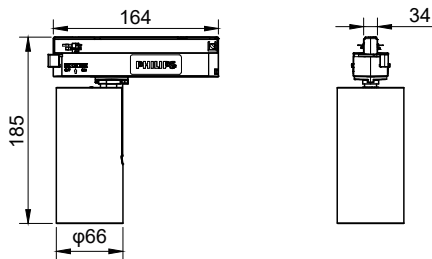

Truefashion Projector GCGM

Mechanical and Housing

Housing material	Aluminium
Reflector material	-
Optic material	Polymethyl methacrylate
Optical cover/lens material	Polymethyl methacrylate
Fixation material	Aluminium
Optical cover/lens finish	Clear
Overall length	164 mm
Overall height	185 mm
Overall diameter	66 mm
Colour	Black

Approval and Application

Ingress protection code	IP20 [Finger-protected]
Mech. impact protection code	-

Initial Performance (IEC Compliant)

Initial luminous flux (system flux)	1930.4 lm
Luminous flux tolerance	+/-10%
Initial LED luminaire efficacy	86.7 lm/W
Lamp colour temperature	3000 K
Colour Rendering Index	>80
Initial chromaticity	(0.434, 0.403) SDCM<3
Initial input power	22.3 W

Power consumption tolerance	+/-10%

Over Time Performance (IEC Compliant)

Median useful life L70B50	50000 h
Median useful life L80B50	50000 h
Median useful life L90B50	32600 h

Application Conditions

Ambient temperature range	-20 to +35 °C
Maximum dimming level	Not applicable
Suitable for random switching	No

Product Data

Full product code	911401562361
Order product name	ST700T LED20 830 PSU WB 1C BK
Order code	911401562361
SAP numerator – quantity per pack	1
Numerator – packs per outer box	1
SAP material	911401562361
SAP net weight (piece)	0.450 kg

Dimensional drawing

ST700T Truefashion Projector GCGM