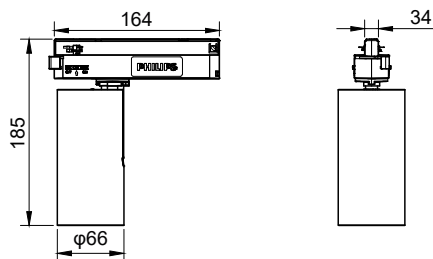

Truefashion Projector GCGM

Mechanical and Housing	
Housing material	Aluminium
Reflector material	-
Optic material	Polymethyl methacrylate
Optical cover/lens material	Polymethyl methacrylate
Fixation material	Aluminium
Optical cover/lens finish	Clear
Overall length	164 mm
Overall height	185 mm
Overall diameter	66 mm
Colour	White

Approval and Application	
Ingress protection code	IP20 [Finger-protected]
Mech. impact protection code	-

Initial Performance (IEC Compliant)	
Initial luminous flux (system flux)	1146.65 lm
Luminous flux tolerance	+/-10%
Initial LED luminaire efficacy	107.3 lm/W
Lamp colour temperature	3000 K
Colour Rendering Index	>80
Initial chromaticity	(0.434, 0.403) SDCM<3
Initial input power	10.7 W

Power consumption tolerance	+/-10%

Over Time Performance (IEC Compliant)	
Median useful life L70B50	50000 h
Median useful life L80B50	50000 h
Median useful life L90B50	32600 h

Application Conditions	
Ambient temperature range	-20 to +35 °C
Maximum dimming level	Not applicable
Suitable for random switching	No

Product Data	
Full product code	911401561661
Order product name	ST700T LED10 830 PSU MB 1C WH
Order code	911401561661
SAP numerator – quantity per pack	1
Numerator – packs per outer box	1
SAP material	911401561661
SAP net weight (piece)	0.450 kg

Dimensional drawing

ST700T Truefashion Projector GCGM